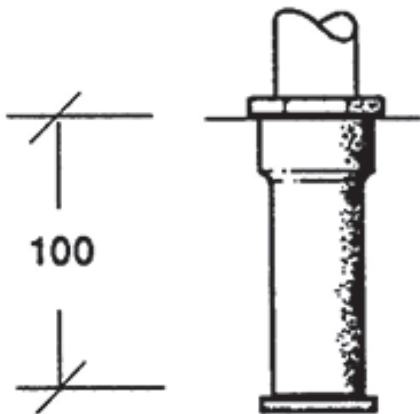

Quality Pool & Spa Products

COMMERCIAL POOL ACCESSORIES - MODEL LM

Model LM Ladder Mounting Socket

Code	Description
PDA803	Ladder mounting socket. Earthing screw provided.