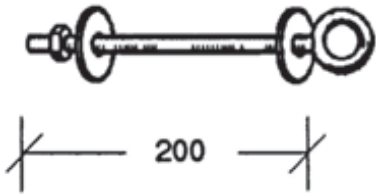

Quality Pool & Spa Products

COMMERCIAL POOL ACCESSORIES - MODEL LA4

Model LA4 Rope Anchor

Code	Description
PDA813	20mm ID stainless steel eye bolt with 10mm threaded stem & stainless steel washers

RAINBOW POOL PRODUCTS PTY LTD