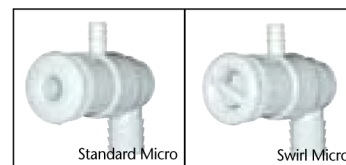

Quality Pool & Spa Products

DAVEY VARIJETS (70mm)

Code	Description	
Q3601	Standard Varijet	White
Q3602	Standard Varijet	Grey
Q3605-01	Pulse Varijet	White
Q3606-01	Pulse Varijet	Grey

Swimming Pool & Spa Fittings

Spa Jet Face and Body Assemblies are NOT interchangeable with jets below and are sold complete with face and body.

Model	Description	Colour
-------	-------------	--------

Micro Jets

Uses 19mm water and 10mm air connections.

Q3751WH	Standard Micro Jet	White
Q3751GY	Standard Micro Jet	Grey
Q3752WH	Swirl Micro Jet	White
Q3752GY	Swirl Micro Jet	Grey

Varijets (70mm)

Adjustable flow, on/off. Interchangeable faces. Uses 19mm water and 10mm air connections.

Adjustable flow, on/off. Interchangeable faces. Uses 19mm water and 10mm air connections.

Q3611	Standard Therapeutic Jet	White
Q3612	Standard Therapeutic Jet	Grey
Q3613	Swirl Therapeutic Jet	White
Q3614	Swirl Therapeutic Jet	Grey
Q3615	Pulse Therapeutic Jet	White
Q3616	Pulse Therapeutic Jet	Grey