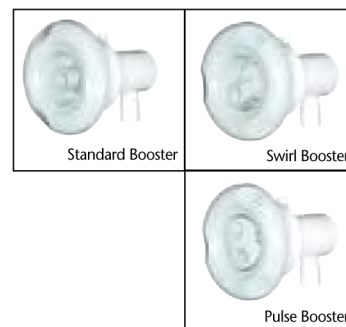

Booster Jets (95mm)

Adjustable flow, on/off. Interchangeable faces. Uses 19mm water and 10mm air connections.

Q3681	Standard Booster Jet	White
Q3682	Standard Booster Jet	Grey
Q3683	Swirl Booster Jet	White
Q3684	Swirl Booster Jet	Grey
Q3685	Pulse Booster Jet	White
Q3686	Pulse Booster Jet	Grey

Therapeutic Jets (110mm)

Adjustable flow, on/off. Interchangeable faces. Uses 19mm water and 10mm air connections.

Q3611	Standard Therapeutic Jet	White
Q3612	Standard Therapeutic Jet	Grey
Q3613	Swirl Therapeutic Jet	White
Q3614	Swirl Therapeutic Jet	Grey
Q3615	Pulse Therapeutic Jet	White
Q3616	Pulse Therapeutic Jet	Grey