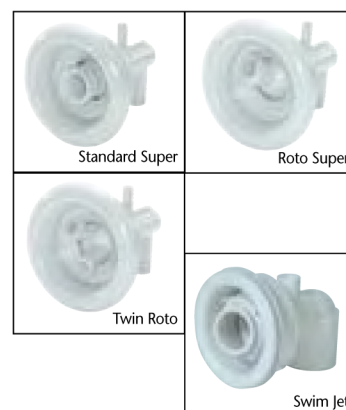

Q3601	Standard Varijet	White
Q3602	Standard Varijet	Grey
Q3605-01	Pulse Varijet	White
Q3606-01	Pulse Varijet	Grey

Booster Jets (95mm)

Adjustable flow, on/off. Interchangeable faces. Uses 19mm water and 10mm air connections.

Q3681	Standard Booster Jet	White
Q3682	Standard Booster Jet	Grey
Q3683	Swirl Booster Jet	White
Q3684	Swirl Booster Jet	Grey
Q3685	Pulse Booster Jet	White
Q3686	Pulse Booster Jet	Grey

Therapeutic Jets (110mm)

Adjustable flow, on/off. Interchangeable faces. Uses 19mm water and 10mm air connections.

Q3611	Standard Therapeutic Jet	White
Q3612	Standard Therapeutic Jet	Grey
Q3613	Swirl Therapeutic Jet	White
Q3614	Swirl Therapeutic Jet	Grey
Q3615	Pulse Therapeutic Jet	White
Q3616	Pulse Therapeutic Jet	Grey

Super Jets (125mm)

Adjustable flow, on/off. Self-alignment for easy installation. Uses 19mm water and 10mm air connections.

Q3690	Standard Super Jet	Grey
Q3691	Roto Super Jet	Grey
Q3692	Twin Roto Super Jet	Grey