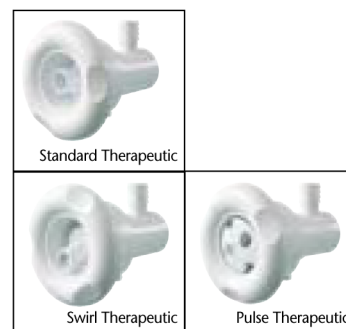

Q3751WH	Standard Micro Jet	White
Q3751GY	Standard Micro Jet	Grey
Q3752WH	Swirl Micro Jet	White
Q3752GY	Swirl Micro Jet	Grey

Varijets (70mm)

Adjustable flow, on/off. Interchangeable faces. Uses 19mm water and 10mm air connections.

Q3601	Standard Varijet	White
Q3602	Standard Varijet	Grey
Q3605-01	Pulse Varijet	White
Q3606-01	Pulse Varijet	Grey

Booster Jets (95mm)

Adjustable flow, on/off. Interchangeable faces. Uses 19mm water and 10mm air connections.

Q3681	Standard Booster Jet	White
Q3682	Standard Booster Jet	Grey
Q3683	Swirl Booster Jet	White
Q3684	Swirl Booster Jet	Grey
Q3685	Pulse Booster Jet	White
Q3686	Pulse Booster Jet	Grey

Therapeutic Jets (110mm)

Adjustable flow, on/off. Interchangeable faces. Uses 19mm water and 10mm air connections.

Q3611	Standard Therapeutic Jet	White
Q3612	Standard Therapeutic Jet	Grey
Q3613	Swirl Therapeutic Jet	White
Q3614	Swirl Therapeutic Jet	Grey
Q3615	Pulse Therapeutic Jet	White
Q3616	Pulse Therapeutic Jet	Grey