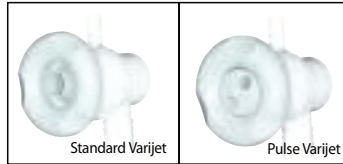

Quality Pool & Spa Products

DAVEY VARIJETS (70mm)

Code	Description	
Q3601	Standard Varijet	White
Q3602	Standard Varijet	Grey
Q3605-01	Pulse Varijet	White
Q3606-01	Pulse Varijet	Grey

Swimming Pool & Spa Fittings

Spa Jet Face and Body Assemblies are NOT interchangeable with jets below and are sold complete with face and body.

Model	Description	Colour
-------	-------------	--------

Micro Jets

Uses 19mm water and 10mm air connections.

Q3751WH	Standard Micro Jet	White
Q3751GY	Standard Micro Jet	Grey
Q3752WH	Swirl Micro Jet	White
Q3752GY	Swirl Micro Jet	Grey

Varijets (70mm)

Adjustable flow, on/off. Interchangeable faces. Uses 19mm water and 10mm air connections.