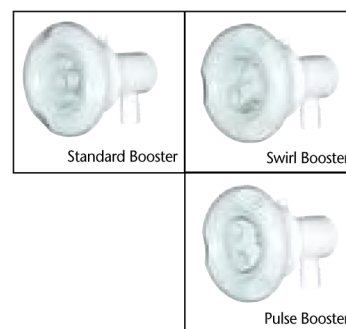

# Swimming Pool & Spa Fittings

Spa Jet Face and Body Assemblies are NOT interchangeable with jets below and are sold complete with face and body.

Model	Description	Colour
-------	-------------	--------

## Micro Jets

Uses 19mm water and 10mm air connections.

Q3751WH	Standard Micro Jet	White
Q3751GY	Standard Micro Jet	Grey
Q3752WH	Swirl Micro Jet	White
Q3752GY	Swirl Micro Jet	Grey

## Varijets (70mm)

Adjustable flow, on/off. Interchangeable faces. Uses 19mm water and 10mm air connections.

Q3601	Standard Varijet	White
Q3602	Standard Varijet	Grey
Q3605-01	Pulse Varijet	White
Q3606-01	Pulse Varijet	Grey

## Booster Jets (95mm)

Adjustable flow, on/off. Interchangeable faces. Uses 19mm water and 10mm air connections.

Q3681	Standard Booster Jet	White
Q3682	Standard Booster Jet	Grey
Q3683	Swirl Booster Jet	White
Q3684	Swirl Booster Jet	Grey
Q3685	Pulse Booster Jet	White
Q3686	Pulse Booster Jet	Grey