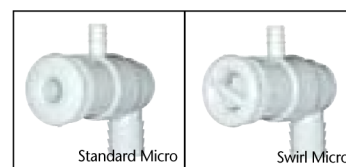

## DAVEY THERAPEUTIC JETS (110mm)

Code	Description	
Q3611	Standard Therapeutic Jet	White
Q3612	Standard Therapeutic Jet	Grey
Q3613	Swirl Therapeutic Jet	White
Q3614	Swirl Therapeutic Jet	Grey
Q3615	Pulse Therapeutic Jet	White
Q3616	Pulse Therapeutic Jet	Grey

# Swimming Pool & Spa Fittings

Spa Jet Face and Body Assemblies are NOT interchangeable with jets below and are sold complete with face and body.

Model	Description	Colour
-------	-------------	--------

## Micro Jets

Uses 19mm water and 10mm air connections.

Q3751WH	Standard Micro Jet	White
Q3751GY	Standard Micro Jet	Grey
Q3752WH	Swirl Micro Jet	White
Q3752GY	Swirl Micro Jet	Grey

## Varijets (70mm)

Adjustable flow, on/off. Interchangeable faces. Uses 19mm water and 10mm air connections.

Q3601	Standard Varijet	White
Q3602	Standard Varijet	Grey
Q3605-01	Pulse Varijet	White
Q3606-01	Pulse Varijet	Grey