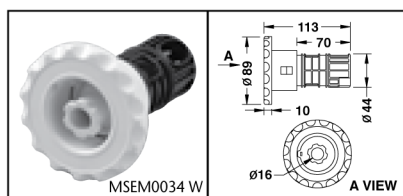

RAINBOW POOL PRODUCTS LTD

Swimming Pool & Spa Fittings

Model	Description	Colour
Returns		
MSEM2825	42mm Wall Return 108mm Deck	White
MSEM2824	48mm (40mm pipe) Wall Return 108mm Deck	White
M8028A	Eyeball Concrete Slip Fit (40mm Imperial)	White
M8030	Eyeball Concrete Slip Fit (50mm Imperial)	White
M8036ASA	PVC Eyeball Fibreglass Imperial	White
MS8036ACRYLIC	Eyeball Fibreglass Imperial	Clear
M8038V	Wall Inlet (For Vinyl Pool)	-
M8038	Wall Inlet (For Concrete Pool)	-

MSEM2825

MSEM2824

M8038V

M8038

M8028A, M8030

M8036ASA

M8036ACRYLIC

Spa Jet Face Assemblies (Large)

MSEM0034W	89mm Face (Standard Jet)	White
MSEM0028W	89mm Face (Swirl Jet)	White
MSEM0064W	108mm Face (Large Jet)	White
MSEM0018W	108mm Face (Swirl Jet)	White

MSEM0018 W

A VIEW

MSEM0034 W

A VIEW

MSEM0028 W

A VIEW

MSEM0064 W

A VIEW

Spa Jet Body Assemblies (Large)

MSEM0021 W	10mm Barb Air & 20mm Barb Water Body	White
MSEM0031	25mm Air & 40mm Water Tee Body	White

MSEM0021 W

MSEM0031