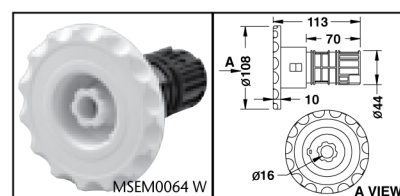

RAINBOW POOL PRODUCTS LTD

Swimming Pool & Spa Fittings

Model	Description	Colour
Returns		
MSEM2825	42mm Wall Return 108mm Deck	White
MSEM2824	48mm (40mm pipe) Wall Return 108mm Deck	White
M8028A	Eyeball Concrete Slip Fit (40mm Imperial)	White
M8030	Eyeball Concrete Slip Fit (50mm Imperial)	White
M8036ASA	PVC Eyeball Fibreglass Imperial	White
MS8036ACRYLIC	Eyeball Fibreglass Imperial	Clear
M8038V	Wall Inlet (For Vinyl Pool)	-
M8038	Wall Inlet (For Concrete Pool)	-

MSEM0034W	89mm Face (Standard Jet)	White
MSEM0028W	89mm Face (Swirl Jet)	White
MSEM0064W	108mm Face (Large Jet)	White
MSEM0018W	108mm Face (Swirl Jet)	White

MSEM0018 W

A VIEW

MSEM0034 W

A VIEW

MSEM0028 W

A VIEW

MSEM0064 W

A VIEW

Spa Jet Body Assemblies (Large)

MSEM0021 W	10mm Barb Air & 20mm Barb Water Body	White
MSEM0031	25mm Air & 40mm Water Tee Body	White

MSEM0021 W

MSEM0031