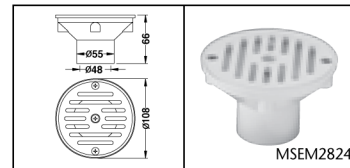

Swimming Pool & Spa Fittings

Model	Description	Colour
Returns		
MSEM2825	42mm Wall Return 108mm Deck	White
MSEM2824	48mm (40mm pipe) Wall Return 108mm Deck	White
M8028A	Eyeball Concrete Slip Fit (40mm Imperial)	White
M8030	Eyeball Concrete Slip Fit (50mm Imperial)	White
M8036ASA	PVC Eyeball Fibreglass Imperial	White
MS8036ACRYLIC	Eyeball Fibreglass Imperial	Clear
M8038V	Wall Inlet (For Vinyl Pool)	-
M8038	Wall Inlet (For Concrete Pool)	-

Spa Jet Face Assemblies (Large)

MSEM0034W	89mm Face (Standard Jet)	White
MSEM0028W	89mm Face (Swirl Jet)	White
MSEM0064W	108mm Face (Large Jet)	White
MSEM0018W	108mm Face (Swirl Jet)	White

Spa Jet Body Assemblies (Large)

MSEM0021 W	10mm Barb Air & 20mm Barb Water Body	White
MSEM0031	25mm Air & 40mm Water Tee Body	White