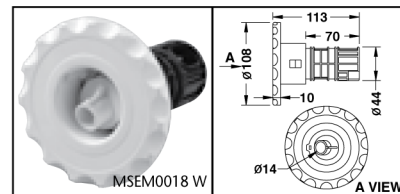

POOL PRODUCTS

Quality Pool & Spa Products

DAVEY SPA JET BODY ASSEMBLIES (LARGE)

MSEM0021 W

MSEM0031

Code	Description	
MSEM0021 W	10mm Barb Air & 20mm Barb Water Body	White
MSEM0031	25mm Air & 40mm Water Tee Body	White

RAINBOW POOL PRODUCTS LTD

Swimming Pool & Spa Fittings

Model	Description	Colour
Returns		
MSEM2825	42mm Wall Return 108mm Deck	White
MSEM2824	48mm (40mm pipe) Wall Return 108mm Deck	White
M8028A	Eyeball Concrete Slip Fit (40mm Imperial)	White
M8030	Eyeball Concrete Slip Fit (50mm Imperial)	White
M8036ASA	PVC Eyeball Fibreglass Imperial	White
MS8036ACRYLIC	Eyeball Fibreglass Imperial	Clear
M8038V	Wall Inlet (For Vinyl Pool)	-
M8038	Wall Inlet (For Concrete Pool)	-

MSEM2825

MSEM2824

M8038V

M8038

M8028A, M8030

M8036ASA

M8036ACRYLIC

Spa Jet Face Assemblies (Large)

MSEM0034W	89mm Face (Standard Jet)	White
MSEM0028W	89mm Face (Swirl Jet)	White
MSEM0064W	108mm Face (Large Jet)	White
MSEM0018W	108mm Face (Swirl Jet)	White

MSEM0018 W

A VIEW

MSEM0034 W

A VIEW

MSEM0028 W

A VIEW