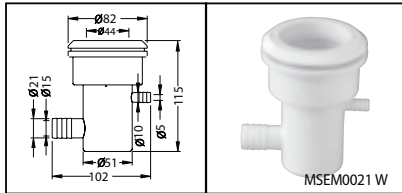

POOL PRODUCTS

Quality Pool & Spa Products

DAVEY SPA JET BODY ASSEMBLIES (LARGE)

MSEM0021 W

MSEM0031

Code	Description	
MSEM0021 W	10mm Barb Air & 20mm Barb Water Body	White
MSEM0031	25mm Air & 40mm Water Tee Body	White

RAINBOW POOL PRODUCTS LTD

Swimming Pool & Spa Fittings

Model	Description	Colour
Returns		
MSEM2825	42mm Wall Return 108mm Deck	White
MSEM2824	48mm (40mm pipe) Wall Return 108mm Deck	White
M8028A	Eyeball Concrete Slip Fit (40mm Imperial)	White
M8030	Eyeball Concrete Slip Fit (50mm Imperial)	White
M8036ASA	PVC Eyeball Fibreglass Imperial	White
MS8036ACRYLIC	Eyeball Fibreglass Imperial	Clear
M8038V	Wall Inlet (For Vinyl Pool)	-
M8038	Wall Inlet (For Concrete Pool)	-

MSEM0064 W

A VIEW

Spa Jet Body Assemblies (Large)

MSEM0021 W	10mm Barb Air & 20mm Barb Water Body	White
MSEM0031	25mm Air & 40mm Water Tee Body	White

MSEM0021 W

MSEM0031