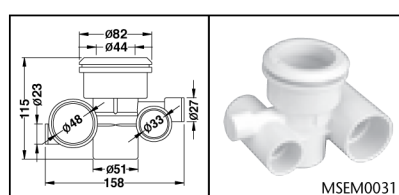

POOL PRODUCTS

Quality Pool & Spa Products

DAVEY SPA JET BODY ASSEMBLIES (LARGE)

MSEM0021 W

MSEM0031

Code	Description	
MSEM0021 W	10mm Barb Air & 20mm Barb Water Body	White
MSEM0031	25mm Air & 40mm Water Tee Body	White

RAINBOW POOL PRODUCTS LTD

Swimming Pool & Spa Fittings

Model	Description	Colour
Returns		
MSEM2825	42mm Wall Return 108mm Deck	White
MSEM2824	48mm (40mm pipe) Wall Return 108mm Deck	White
M8028A	Eyeball Concrete Slip Fit (40mm Imperial)	White
M8030	Eyeball Concrete Slip Fit (50mm Imperial)	White
M8036ASA	PVC Eyeball Fibreglass Imperial	White
MS8036ACRYLIC	Eyeball Fibreglass Imperial	Clear
M8038V	Wall Inlet (For Vinyl Pool)	-
M8038	Wall Inlet (For Concrete Pool)	-

MSEM0034W	89mm Face (Standard Jet)	White
MSEM0028W	89mm Face (Swirl Jet)	White
MSEM0064W	108mm Face (Large Jet)	White
MSEM0018W	108mm Face (Swirl Jet)	White

MSEM0018 W

A VIEW

MSEM0034 W

A VIEW

MSEM0028 W

A VIEW

MSEM0064 W

A VIEW

Spa Jet Body Assemblies (Large)

MSEM0021 W	10mm Barb Air & 20mm Barb Water Body	White
MSEM0031	25mm Air & 40mm Water Tee Body	White

MSEM0021 W

MSEM0031