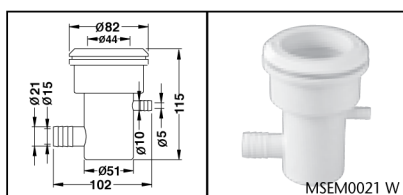

POOL PRODUCTS

Quality Pool & Spa Products

DAVEY SPA JET BODY ASSEMBLIES (LARGE)

MSEM0021 W

MSEM0031

Code	Description	
MSEM0021 W	10mm Barb Air & 20mm Barb Water Body	White
MSEM0031	25mm Air & 40mm Water Tee Body	White

RAINBOW POOL PRODUCTS LTD

Swimming Pool & Spa Fittings

Model	Description	Colour
Returns		
MSEM2825	42mm Wall Return 108mm Deck	White
MSEM2824	48mm (40mm pipe) Wall Return 108mm Deck	White
M8028A	Eyeball Concrete Slip Fit (40mm Imperial)	White
M8030	Eyeball Concrete Slip Fit (50mm Imperial)	White
M8036ASA	PVC Eyeball Fibreglass Imperial	White
MS8036ACRYLIC	Eyeball Fibreglass Imperial	Clear
M8038V	Wall Inlet (For Vinyl Pool)	-
M8038	Wall Inlet (For Concrete Pool)	-

MSEM0034W	89mm Face (Standard Jet)	White
MSEM0028W	89mm Face (Swirl Jet)	White
MSEM0064W	108mm Face (Large Jet)	White
MSEM0018W	108mm Face (Swirl Jet)	White

MSEM0018 W

A VIEW

MSEM0034 W

A VIEW

MSEM0028 W

A VIEW

MSEM0064 W

A VIEW

Spa Jet Body Assemblies (Large)

MSEM0021 W	10mm Barb Air & 20mm Barb Water Body	White
MSEM0031	25mm Air & 40mm Water Tee Body	White

MSEM0021 W

MSEM0031