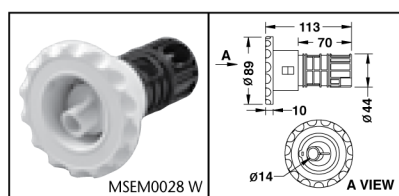

RAINBOW POOL PRODUCTS LTD

Swimming Pool & Spa Fittings

Model	Description	Colour
Returns		
MSEM2825	42mm Wall Return 108mm Deck	White
MSEM2824	48mm (40mm pipe) Wall Return 108mm Deck	White
M8028A	Eyeball Concrete Slip Fit (40mm Imperial)	White
M8030	Eyeball Concrete Slip Fit (50mm Imperial)	White
M8036ASA	PVC Eyeball Fibreglass Imperial	White
MS8036ACRYLIC	Eyeball Fibreglass Imperial	Clear
M8038V	Wall Inlet (For Vinyl Pool)	-
M8038	Wall Inlet (For Concrete Pool)	-

MSEM0034W	89mm Face (Standard Jet)	White
MSEM0028W	89mm Face (Swirl Jet)	White
MSEM0064W	108mm Face (Large Jet)	White
MSEM0018W	108mm Face (Swirl Jet)	White

MSEM0018 W

A VIEW

MSEM0034 W

A VIEW

MSEM0028 W

A VIEW

MSEM0064 W

A VIEW

Spa Jet Body Assemblies (Large)

MSEM0021 W	10mm Barb Air & 20mm Barb Water Body	White
MSEM0031	25mm Air & 40mm Water Tee Body	White

MSEM0021 W

MSEM0031