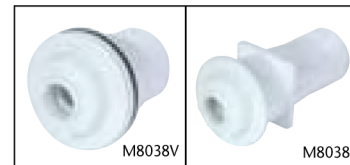

POOL PRODUCTS

Quality Pool & Spa Products

DAVEY SPA JET BODY ASSEMBLIES (LARGE)

MSEM0021 W

MSEM0031

Code	Description	
MSEM0021 W	10mm Barb Air & 20mm Barb Water Body	White
MSEM0031	25mm Air & 40mm Water Tee Body	White

RAINBOW POOL PRODUCTS LTD

Swimming Pool & Spa Fittings

Model	Description	Colour
Returns		
MSEM2825	42mm Wall Return 108mm Deck	White
MSEM2824	48mm (40mm pipe) Wall Return 108mm Deck	White
M8028A	Eyeball Concrete Slip Fit (40mm Imperial)	White
M8030	Eyeball Concrete Slip Fit (50mm Imperial)	White
M8036ASA	PVC Eyeball Fibreglass Imperial	White
MS8036ACRYLIC	Eyeball Fibreglass Imperial	Clear
M8038V	Wall Inlet (For Vinyl Pool)	-
M8038	Wall Inlet (For Concrete Pool)	-

MSEM2825

MSEM2824

M8038V

M8038

M8028A, M8030

M8036ASA

M8036ACRYLIC

Spa Jet Face Assemblies (Large)

MSEM0034W	89mm Face (Standard Jet)	White
MSEM0028W	89mm Face (Swirl Jet)	White
MSEM0064W	108mm Face (Large Jet)	White
MSEM0018W	108mm Face (Swirl Jet)	White

MSEM0018 W

A VIEW

MSEM0034 W

A VIEW

MSEM0028 W

A VIEW