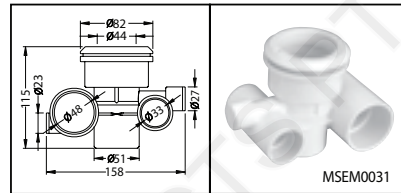

POOL PRODUCTS

Quality Pool & Spa Products

DAVEY SPA JET BODY ASSEMBLIES (LARGE)

MSEM0021 W

MSEM0031

Code	Description	
MSEM0021 W	10mm Barb Air & 20mm Barb Water Body	White
MSEM0031	25mm Air & 40mm Water Tee Body	White

RAINBOW POOL PRODUCTS LTD

Swimming Pool & Spa Fittings

Model	Description	Colour
Returns		
MSEM2825	42mm Wall Return 108mm Deck	White
MSEM2824	48mm (40mm pipe) Wall Return 108mm Deck	White
M8028A	Eyeball Concrete Slip Fit (40mm Imperial)	White
M8030	Eyeball Concrete Slip Fit (50mm Imperial)	White
M8036ASA	PVC Eyeball Fibreglass Imperial	White
MS8036ACRYLIC	Eyeball Fibreglass Imperial	Clear
M8038V	Wall Inlet (For Vinyl Pool)	-
M8038	Wall Inlet (For Concrete Pool)	-

MSEM0064 W

A VIEW

Spa Jet Body Assemblies (Large)

MSEM0021 W	10mm Barb Air & 20mm Barb Water Body	White
MSEM0031	25mm Air & 40mm Water Tee Body	White

MSEM0021 W

MSEM0031