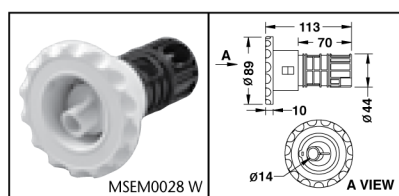

DAVEY RETURNS

Code	Description	Color
MSEM2825	42mm Wall Return - 108mm Deck	White
MSEM2824	48mm (40mm pipe) Wall Return - 108mm Deck	White
M8028A	Eyeball Concrete Slip Fit (40mm Imperial)	White
M8030	Eyeball Concrete Slip Fit (50mm Imperial)	White
M8036ASA	PVC Eyeball Fibreglass Imperial	White
MS8036ACRYLIC	Wall Inlet (For Vinyl Pool)	Clear
M8038V	Wall Inlet (For Concrete Pool)	
M8038		

Swimming Pool & Spa Fittings

Model	Description	Colour
Returns		
MSEM2825	42mm Wall Return 108mm Deck	White
MSEM2824	48mm (40mm pipe) Wall Return 108mm Deck	White
M8028A	Eyeball Concrete Slip Fit (40mm Imperial)	White
M8030	Eyeball Concrete Slip Fit (50mm Imperial)	White
M8036ASA	PVC Eyeball Fibreglass Imperial	White
MS8036ACRYLIC	Eyeball Fibreglass Imperial	Clear
M8038V	Wall Inlet (For Vinyl Pool)	-
M8038	Wall Inlet (For Concrete Pool)	-

MSEM0034W	89mm Face (Standard Jet)	White
MSEM0028W	89mm Face (Swirl Jet)	White
MSEM0064W	108mm Face (Large Jet)	White
MSEM0018W	108mm Face (Swirl Jet)	White

MSEM0018 W

A VIEW

MSEM0034 W

A VIEW

MSEM0028 W

A VIEW

MSEM0064 W

A VIEW

Spa Jet Body Assemblies (Large)

MSEM0021 W	10mm Barb Air & 20mm Barb Water Body	White
MSEM0031	25mm Air & 40mm Water Tee Body	White

MSEM0021 W

MSEM0031