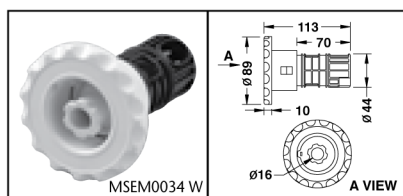

DAVEY RETURNS

Code	Description	Color
MSEM2825	42mm Wall Return - 108mm Deck	White
MSEM2824	48mm (40mm pipe) Wall Return - 108mm Deck	White
M8028A	Eyeball Concrete Slip Fit (40mm Imperial)	White
M8030	Eyeball Concrete Slip Fit (50mm Imperial)	White
M8036ASA	PVC Eyeball Fibreglass Imperial	White
MS8036ACRYLIC	Wall Inlet (For Vinyl Pool)	Clear
M8038V	Wall Inlet (For Concrete Pool)	
M8038		

Swimming Pool & Spa Fittings

Model	Description	Colour
Returns		
MSEM2825	42mm Wall Return 108mm Deck	White
MSEM2824	48mm (40mm pipe) Wall Return 108mm Deck	White
M8028A	Eyeball Concrete Slip Fit (40mm Imperial)	White
M8030	Eyeball Concrete Slip Fit (50mm Imperial)	White
M8036ASA	PVC Eyeball Fibreglass Imperial	White
MS8036ACRYLIC	Eyeball Fibreglass Imperial	Clear
M8038V	Wall Inlet (For Vinyl Pool)	-
M8038	Wall Inlet (For Concrete Pool)	-

MSEM2825

MSEM2824

M8038V

M8038

M8028A, M8030

M8036ASA

M8036ACRYLIC

Spa Jet Face Assemblies (Large)

MSEM0034W	89mm Face (Standard Jet)	White
MSEM0028W	89mm Face (Swirl Jet)	White
MSEM0064W	108mm Face (Large Jet)	White
MSEM0018W	108mm Face (Swirl Jet)	White

MSEM0018 W

A VIEW

MSEM0034 W

A VIEW

MSEM0028 W

A VIEW