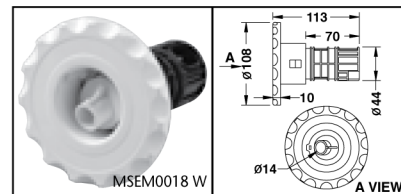

DAVEY RETURNS

Code	Description	Color
MSEM2825	42mm Wall Return - 108mm Deck	White
MSEM2824	48mm (40mm pipe) Wall Return - 108mm Deck	White
M8028A	Eyeball Concrete Slip Fit (40mm Imperial)	White
M8030	Eyeball Concrete Slip Fit (50mm Imperial)	White
M8036ASA	PVC Eyeball Fibreglass Imperial	White
MS8036ACRYLIC	Wall Inlet (For Vinyl Pool)	Clear
M8038V	Wall Inlet (For Concrete Pool)	
M8038		

Swimming Pool & Spa Fittings

Model	Description	Colour
Returns		
MSEM2825	42mm Wall Return 108mm Deck	White
MSEM2824	48mm (40mm pipe) Wall Return 108mm Deck	White
M8028A	Eyeball Concrete Slip Fit (40mm Imperial)	White
M8030	Eyeball Concrete Slip Fit (50mm Imperial)	White
M8036ASA	PVC Eyeball Fibreglass Imperial	White
MS8036ACRYLIC	Eyeball Fibreglass Imperial	Clear
M8038V	Wall Inlet (For Vinyl Pool)	-
M8038	Wall Inlet (For Concrete Pool)	-

MSEM2825

MSEM2824

M8038V

M8038

M8028A, M8030

M8036ASA

M8036ACRYLIC

Spa Jet Face Assemblies (Large)

MSEM0034W	89mm Face (Standard Jet)	White
MSEM0028W	89mm Face (Swirl Jet)	White
MSEM0064W	108mm Face (Large Jet)	White
MSEM0018W	108mm Face (Swirl Jet)	White

MSEM0018 W

A VIEW

MSEM0034 W

A VIEW

MSEM0028 W

A VIEW