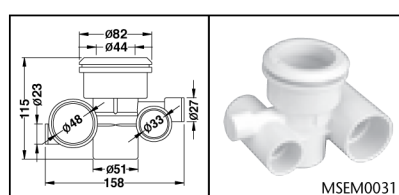

DAVEY RETURNS

Code	Description	Color
MSEM2825	42mm Wall Return - 108mm Deck	White
MSEM2824	48mm (40mm pipe) Wall Return - 108mm Deck	White
M8028A	Eyeball Concrete Slip Fit (40mm Imperial)	White
M8030	Eyeball Concrete Slip Fit (50mm Imperial)	White
M8036ASA	PVC Eyeball Fibreglass Imperial	White
MS8036ACRYLIC	Wall Inlet (For Vinyl Pool)	Clear
M8038V	Wall Inlet (For Concrete Pool)	
M8038		

Swimming Pool & Spa Fittings

Model	Description	Colour
Returns		
MSEM2825	42mm Wall Return 108mm Deck	White
MSEM2824	48mm (40mm pipe) Wall Return 108mm Deck	White
M8028A	Eyeball Concrete Slip Fit (40mm Imperial)	White
M8030	Eyeball Concrete Slip Fit (50mm Imperial)	White
M8036ASA	PVC Eyeball Fibreglass Imperial	White
MS8036ACRYLIC	Eyeball Fibreglass Imperial	Clear
M8038V	Wall Inlet (For Vinyl Pool)	-
M8038	Wall Inlet (For Concrete Pool)	-

MSEM0034W	89mm Face (Standard Jet)	White
MSEM0028W	89mm Face (Swirl Jet)	White
MSEM0064W	108mm Face (Large Jet)	White
MSEM0018W	108mm Face (Swirl Jet)	White

MSEM0018 W

A VIEW

MSEM0034 W

A VIEW

MSEM0028 W

A VIEW

MSEM0064 W

A VIEW

Spa Jet Body Assemblies (Large)

MSEM0021 W	10mm Barb Air & 20mm Barb Water Body	White
MSEM0031	25mm Air & 40mm Water Tee Body	White

MSEM0021 W

MSEM0031