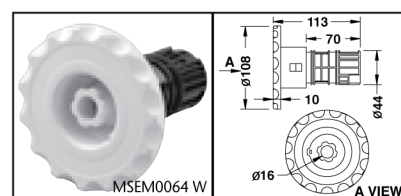

DAVEY RETURNS

Code	Description	Color
MSEM2825	42mm Wall Return - 108mm Deck	White
MSEM2824	48mm (40mm pipe) Wall Return - 108mm Deck	White
M8028A	Eyeball Concrete Slip Fit (40mm Imperial)	White
M8030	Eyeball Concrete Slip Fit (50mm Imperial)	White
M8036ASA	PVC Eyeball Fibreglass Imperial	White
MS8036ACRYLIC	Wall Inlet (For Vinyl Pool)	Clear
M8038V	Wall Inlet (For Concrete Pool)	
M8038		

Swimming Pool & Spa Fittings

Model	Description	Colour
Returns		
MSEM2825	42mm Wall Return 108mm Deck	White
MSEM2824	48mm (40mm pipe) Wall Return 108mm Deck	White
M8028A	Eyeball Concrete Slip Fit (40mm Imperial)	White
M8030	Eyeball Concrete Slip Fit (50mm Imperial)	White
M8036ASA	PVC Eyeball Fibreglass Imperial	White
MS8036ACRYLIC	Eyeball Fibreglass Imperial	Clear
M8038V	Wall Inlet (For Vinyl Pool)	-
M8038	Wall Inlet (For Concrete Pool)	-

MSEM0034W	89mm Face (Standard Jet)	White
MSEM0028W	89mm Face (Swirl Jet)	White
MSEM0064W	108mm Face (Large Jet)	White
MSEM0018W	108mm Face (Swirl Jet)	White

MSEM0018 W

A VIEW

MSEM0034 W

A VIEW

MSEM0028 W

A VIEW

MSEM0064 W

A VIEW

Spa Jet Body Assemblies (Large)

MSEM0021 W	10mm Barb Air & 20mm Barb Water Body	White
MSEM0031	25mm Air & 40mm Water Tee Body	White

MSEM0021 W

MSEM0031