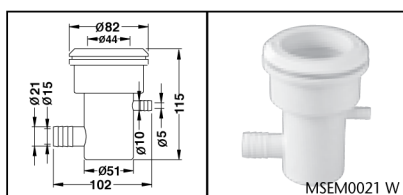

DAVEY RETURNS

Code	Description	Color
MSEM2825	42mm Wall Return - 108mm Deck	White
MSEM2824	48mm (40mm pipe) Wall Return - 108mm Deck	White
M8028A	Eyeball Concrete Slip Fit (40mm Imperial)	White
M8030	Eyeball Concrete Slip Fit (50mm Imperial)	White
M8036ASA	PVC Eyeball Fibreglass Imperial	White
MS8036ACRYLIC	Wall Inlet (For Vinyl Pool)	Clear
M8038V	Wall Inlet (For Concrete Pool)	
M8038		

Swimming Pool & Spa Fittings

Model	Description	Colour
Returns		
MSEM2825	42mm Wall Return 108mm Deck	White
MSEM2824	48mm (40mm pipe) Wall Return 108mm Deck	White
M8028A	Eyeball Concrete Slip Fit (40mm Imperial)	White
M8030	Eyeball Concrete Slip Fit (50mm Imperial)	White
M8036ASA	PVC Eyeball Fibreglass Imperial	White
MS8036ACRYLIC	Eyeball Fibreglass Imperial	Clear
M8038V	Wall Inlet (For Vinyl Pool)	-
M8038	Wall Inlet (For Concrete Pool)	-

MSEM0034W	89mm Face (Standard Jet)	White
MSEM0028W	89mm Face (Swirl Jet)	White
MSEM0064W	108mm Face (Large Jet)	White
MSEM0018W	108mm Face (Swirl Jet)	White

MSEM0018 W

A VIEW

MSEM0034 W

A VIEW

MSEM0028 W

A VIEW

MSEM0064 W

A VIEW

Spa Jet Body Assemblies (Large)

MSEM0021 W	10mm Barb Air & 20mm Barb Water Body	White
MSEM0031	25mm Air & 40mm Water Tee Body	White

MSEM0021 W

MSEM0031