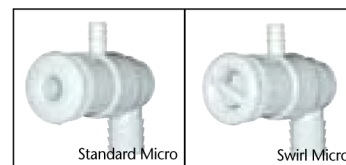

Quality Pool & Spa Products

DAVEY MICRO JETS

Code	Description	
Q3751WH	Standard Micro Jet	White
Q3751GY	Standard Micro Jet	Grey
Q3752WH	Swirl Micro Jet	White
Q3752GY	Swirl Micro Jet	Grey

Uses 19mm water and 10mm air connections.

RAINBOW POOL PRODUCTS PTY LTD

Swimming Pool & Spa Fittings

Spa Jet Face and Body Assemblies are NOT interchangeable with jets below and are sold complete with face and body.

Model	Description	Colour
-------	-------------	--------

Micro Jets

Uses 19mm water and 10mm air connections.

Q3751WH	Standard Micro Jet	White
Q3751GY	Standard Micro Jet	Grey
Q3752WH	Swirl Micro Jet	White
Q3752GY	Swirl Micro Jet	Grey

Varijets (70mm)

Adjustable flow, on/off. Interchangeable faces. Uses 19mm water and 10mm air connections.

Q3601	Standard Varijet	White
Q3602	Standard Varijet	Grey
Q3605-01	Pulse Varijet	White
Q3606-01	Pulse Varijet	Grey

Booster Jets (95mm)

Adjustable flow, on/off. Interchangeable faces. Uses 19mm water and 10mm air connections.