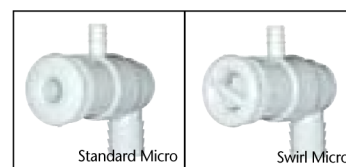

## DAVEY BOOSTER JETS (95mm)

Code	Description	
Q3681	Standard Booster Jet	White
Q3682	Standard Booster Jet	Grey
Q3683	Swirl Booster Jet	White
Q3684	Swirl Booster Jet	Grey
Q3685	Pulse Booster Jet	White
Q3686	Pulse Booster Jet	Grey

# Swimming Pool & Spa Fittings

Spa Jet Face and Body Assemblies are NOT interchangeable with jets below and are sold complete with face and body.

Model	Description	Colour
-------	-------------	--------

## Micro Jets

Uses 19mm water and 10mm air connections.

Q3751WH	Standard Micro Jet	White
Q3751GY	Standard Micro Jet	Grey
Q3752WH	Swirl Micro Jet	White
Q3752GY	Swirl Micro Jet	Grey

## Varijets (70mm)

Adjustable flow, on/off. Interchangeable faces. Uses 19mm water and 10mm air connections.

Q3601	Standard Varijet	White
Q3602	Standard Varijet	Grey
Q3605-01	Pulse Varijet	White
Q3606-01	Pulse Varijet	Grey