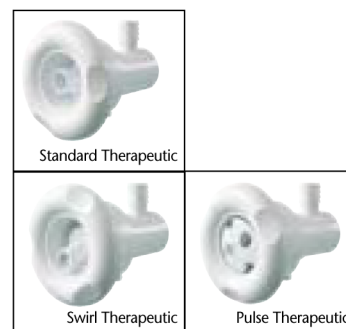

## Varijets (70mm)

Adjustable flow, on/off. Interchangeable faces. Uses 19mm water and 10mm air connections.

Q3601	Standard Varijet	White
Q3602	Standard Varijet	Grey
Q3605-01	Pulse Varijet	White
Q3606-01	Pulse Varijet	Grey

## Booster Jets (95mm)

Adjustable flow, on/off. Interchangeable faces. Uses 19mm water and 10mm air connections.

Q3681	Standard Booster Jet	White
Q3682	Standard Booster Jet	Grey
Q3683	Swirl Booster Jet	White
Q3684	Swirl Booster Jet	Grey
Q3685	Pulse Booster Jet	White
Q3686	Pulse Booster Jet	Grey

## Therapeutic Jets (110mm)

Adjustable flow, on/off. Interchangeable faces. Uses 19mm water and 10mm air connections.

Q3611	Standard Therapeutic Jet	White
Q3612	Standard Therapeutic Jet	Grey
Q3613	Swirl Therapeutic Jet	White
Q3614	Swirl Therapeutic Jet	Grey
Q3615	Pulse Therapeutic Jet	White
Q3616	Pulse Therapeutic Jet	Grey

## Super Jets (125mm)

Adjustable flow, on/off. Self-alignment for easy installation. Uses 19mm water and 10mm air connections.

Q3690	Standard Super Jet	Grey
Q3691	Roto Super Jet	Grey
Q3692	Twin Roto Super Jet	Grey