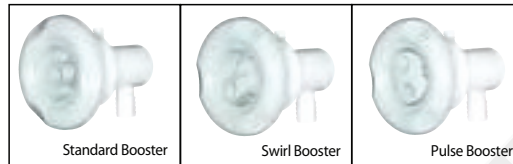

## DAVEY BOOSTER JETS (95mm)

Code	Description	
Q3681	Standard Booster Jet	White
Q3682	Standard Booster Jet	Grey
Q3683	Swirl Booster Jet	White
Q3684	Swirl Booster Jet	Grey
Q3685	Pulse Booster Jet	White
Q3686	Pulse Booster Jet	Grey

## Micro Jets

Uses 19mm water and 10mm air connections.

Q3751WH	Standard Micro Jet	White
Q3751GY	Standard Micro Jet	Grey
Q3752WH	Swirl Micro Jet	White
Q3752GY	Swirl Micro Jet	Grey