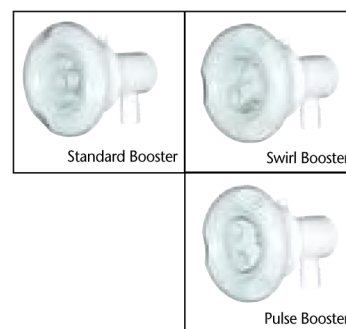

## Micro Jets

Uses 19mm water and 10mm air connections.

Q3751WH	Standard Micro Jet	White
Q3751GY	Standard Micro Jet	Grey
Q3752WH	Swirl Micro Jet	White
Q3752GY	Swirl Micro Jet	Grey

## Varijets (70mm)

Adjustable flow, on/off. Interchangeable faces. Uses 19mm water and 10mm air connections.

Q3601	Standard Varijet	White
Q3602	Standard Varijet	Grey
Q3605-01	Pulse Varijet	White
Q3606-01	Pulse Varijet	Grey

## Booster Jets (95mm)

Adjustable flow, on/off. Interchangeable faces. Uses 19mm water and 10mm air connections.

Q3681	Standard Booster Jet	White
Q3682	Standard Booster Jet	Grey
Q3683	Swirl Booster Jet	White
Q3684	Swirl Booster Jet	Grey
Q3685	Pulse Booster Jet	White
Q3686	Pulse Booster Jet	Grey

## Therapeutic Jets (110mm)

Adjustable flow, on/off. Interchangeable faces. Uses 19mm water and 10mm air connections.

Q3611	Standard Therapeutic Jet	White
Q3612	Standard Therapeutic Jet	Grey
Q3613	Swirl Therapeutic Jet	White
Q3614	Swirl Therapeutic Jet	Grey
Q3615	Pulse Therapeutic Jet	White
Q3616	Pulse Therapeutic Jet	Grey