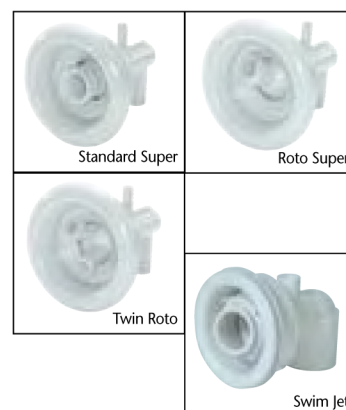

## Varijets (70mm)

Adjustable flow, on/off. Interchangeable faces. Uses 19mm water and 10mm air connections.

Q3601	Standard Varijet	White
Q3602	Standard Varijet	Grey
Q3605-01	Pulse Varijet	White
Q3606-01	Pulse Varijet	Grey

## Booster Jets (95mm)

Adjustable flow, on/off. Interchangeable faces. Uses 19mm water and 10mm air connections.

Q3681	Standard Booster Jet	White
Q3682	Standard Booster Jet	Grey
Q3683	Swirl Booster Jet	White
Q3684	Swirl Booster Jet	Grey
Q3685	Pulse Booster Jet	White
Q3686	Pulse Booster Jet	Grey

## Therapeutic Jets (110mm)

Adjustable flow, on/off. Interchangeable faces. Uses 19mm water and 10mm air connections.

Q3611	Standard Therapeutic Jet	White
Q3612	Standard Therapeutic Jet	Grey
Q3613	Swirl Therapeutic Jet	White
Q3614	Swirl Therapeutic Jet	Grey
Q3615	Pulse Therapeutic Jet	White
Q3616	Pulse Therapeutic Jet	Grey

## Super Jets (125mm)

Adjustable flow, on/off. Self-alignment for easy installation. Uses 19mm water and 10mm air connections.

Q3690	Standard Super Jet	Grey
Q3691	Roto Super Jet	Grey
Q3692	Twin Roto Super Jet	Grey