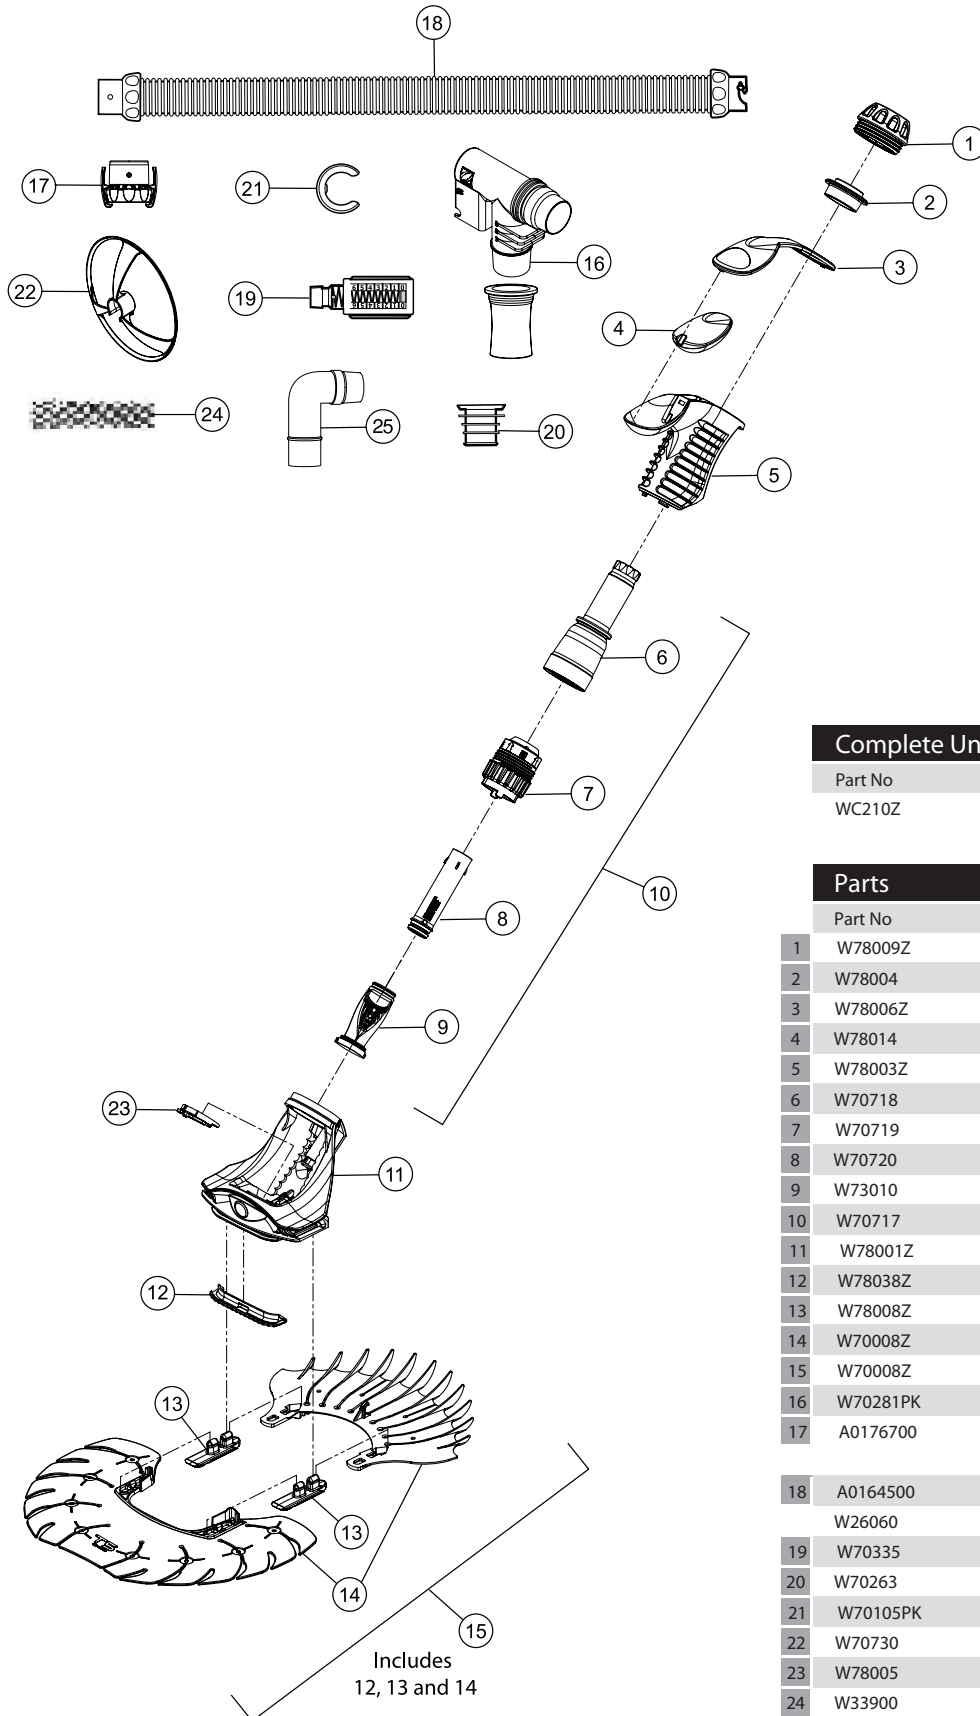

Rainbow Pool Products

PO Box 2388, Mansfield Qld 4122

Telephone STD 61-7-3849 5385

Facsimile STD 61-7-3849 5384

Email: info@rainbowpoolproducts.com.au

Web: www.rainbowpoolproducts.com.au

ZODIAC

T5 DUO (New Zodiac Colour)

Includes
12, 13 and 14

Complete Unit

Part No	Description
WC210Z	T5 Duo - Zodiac Colour Palette

Parts

Part No	Description
1	W78009Z T5 Hand Nut
2	W78004 T5 Thrust Washer Upper
3	W78006Z T5 Float Cover
4	W78014 T5 Float
5	W78003Z T5 Main Body Cover
6	W70718 T5 Outer Extension Pipe Top
7	W70719 Cup Assembly
8	W70720 T5 Inner Extension Pipe
9	W73010 Duralife Diaphragm
10	W70717 Engine
11	W78001Z T5 Lower Body Assembly
12	W78038Z T5 Skid Plate
13	W78008Z T5 Foot Pads (set)
14	W70008Z T5 Duo Disc Complete
15	W70008Z T5 Disc Complete
16	W70281PK AD Flow Valve Complete (Pack of 2)
17	A0176700 Global Quick Hose Connector (White for old T5 / Blue for New T5)
18	A0164500 Global Hose
	W26060 Jumbo Global Hose (Pack of 30)
19	W70335 Pool Pulse
20	W70263 Universal Weir Cuff
21	W70105PK Hose Weight (Pack of 10)
22	W70730 T5 Wheel Deflector
23	W78005 T5 Thrust Washer Lower
24	W33900 Hose Protector Mesh
25	A0219700 AU 90 Degree Flow Elbow