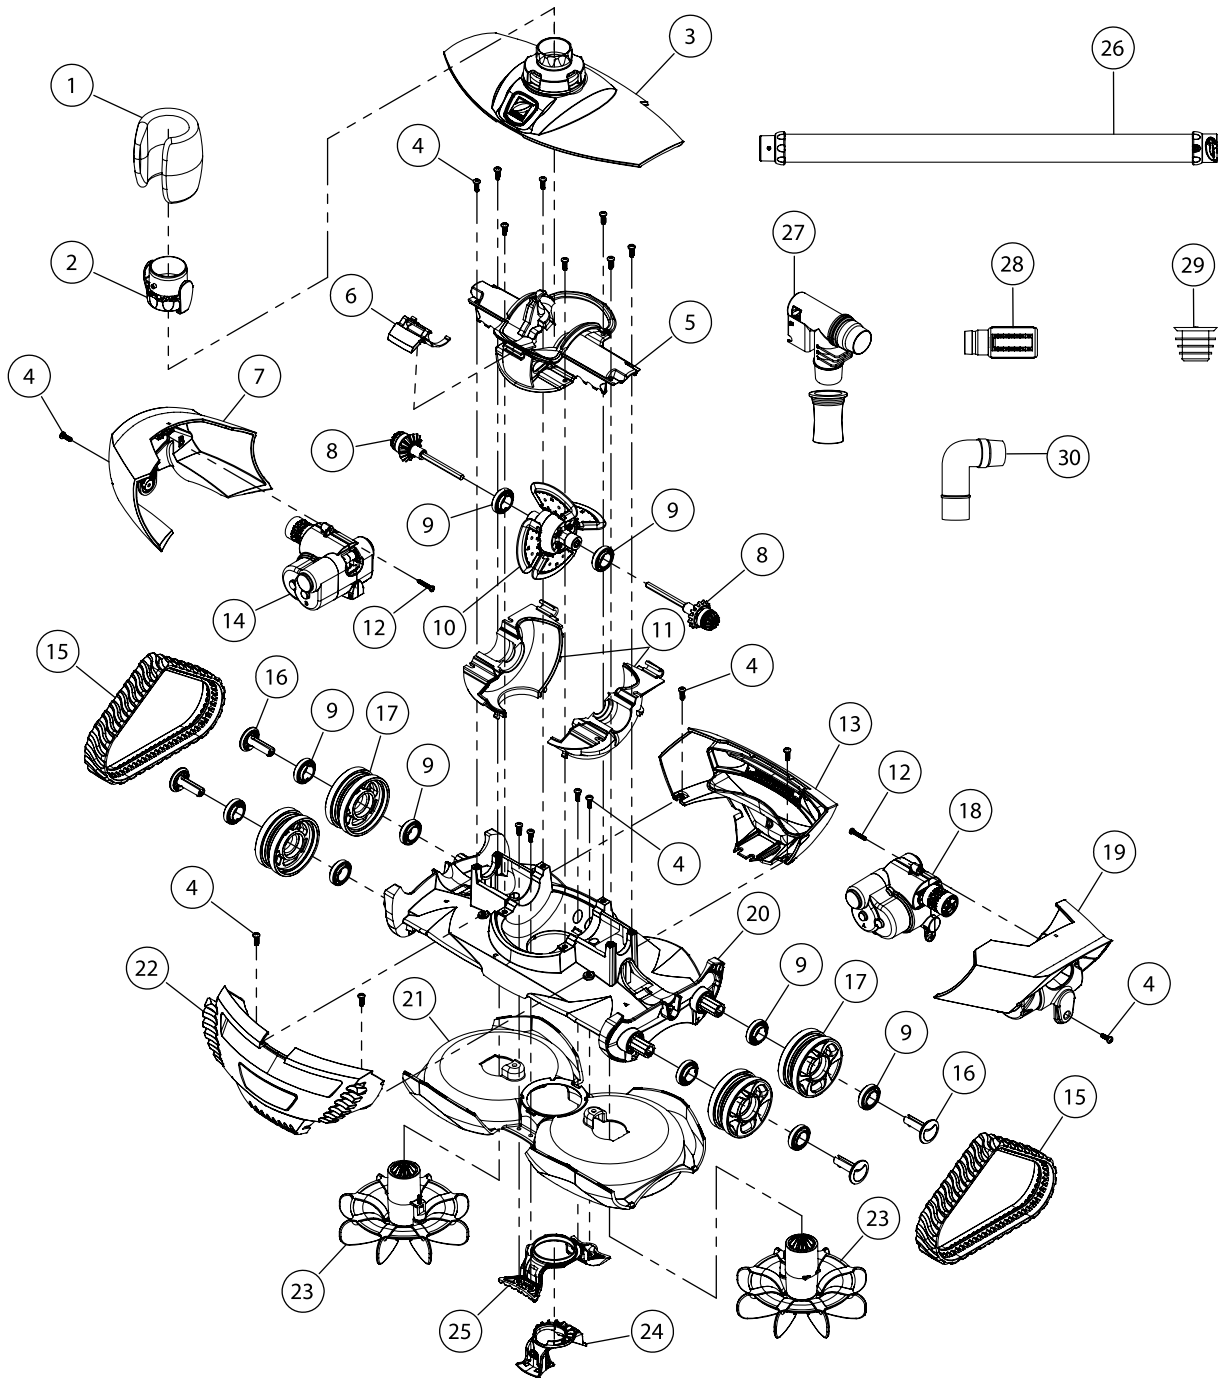

Rainbow Pool Products

PO Box 2388, Mansfield Qld 4122

Telephone STD 61-7-3849 5385

Facsimile STD 61-7-3849 5384

Email: info@rainbowpoolproducts.com.au

Web: www.rainbowpoolproducts.com.au

ZODIAC

MX8

ZODIAC

MX8

Complete Unit

Part No	Description
WC220	MX8 Complete

Parts

Part No	Description
1	A0173800 MX Hose Float
2	A0176700 Global Quick Hose Connector Blue
3	11167000 MX8 Body Top Cover W/Swivel Assembly
4	F0106100 Screw, M4x12mm, Phillips #2 Pan Head (Qty=1)
5	30021500 MX8 Middle Engine Housing
6	A0168400 MX8 Body Cover Latch
7	A0169200 MX8 Body Panel- Right ('B)
8	30022700 MX Drive Shaft Assembly (Qty =1)
9	W7230223PK Bearing (Pack of 8)
10	11162900 MX Engine
11	A0165500 MX Lower Engine Housing - Side A
	A0165600 MX Lower Engine Housing - Side B
12	F0106600 Screw, thread forming, #6-18 7/8in Type A, Phillips #2 pan head (Qty =1)
13	A0203100 MX8 Body Panel - Rear ('D)
14	11162700 MX8 Reversing Assembly - Side B
15	A0166100 MX Track
16	A0203000 MX Wheel Pin (Qty=1)
17	A0166000 MX Wheel (Qty=1)
18	11162600 MX Reversing Assembly - Side A
19	A0169300 MX8 Body Panel - Left ('A)
20	30021400 MX8 Chassis With Inserts
21	A0165300 MX8 Body Tray
22	A0165000 MX8 Body Panel - Front ('C)
23	11163100 MX Scrubber Assembly
24	11166900 MX8 Inlet Reducer
25	30019100 MX8 Inlet Large Opening
26	A0164500 Global Hose
	W26060 Jumbo Global Hose (Pack of 30)
27	W70281K AD Flow valve (Pack of 2)
28	W70335 Pool Pulse
29	W70263 Universal Weir Cuff
30	A0219700 AU 90 Degree Flow Elbow

Accessories

Part No	Description
FRV100	Flow Regulator Valve

Rainbow Pool Products

PO Box 2388, Mansfield Qld 4122

Telephone STD 61-7-3849 5385

Facsimile STD 61-7-3849 5384

Email: info@rainbowpoolproducts.com.au