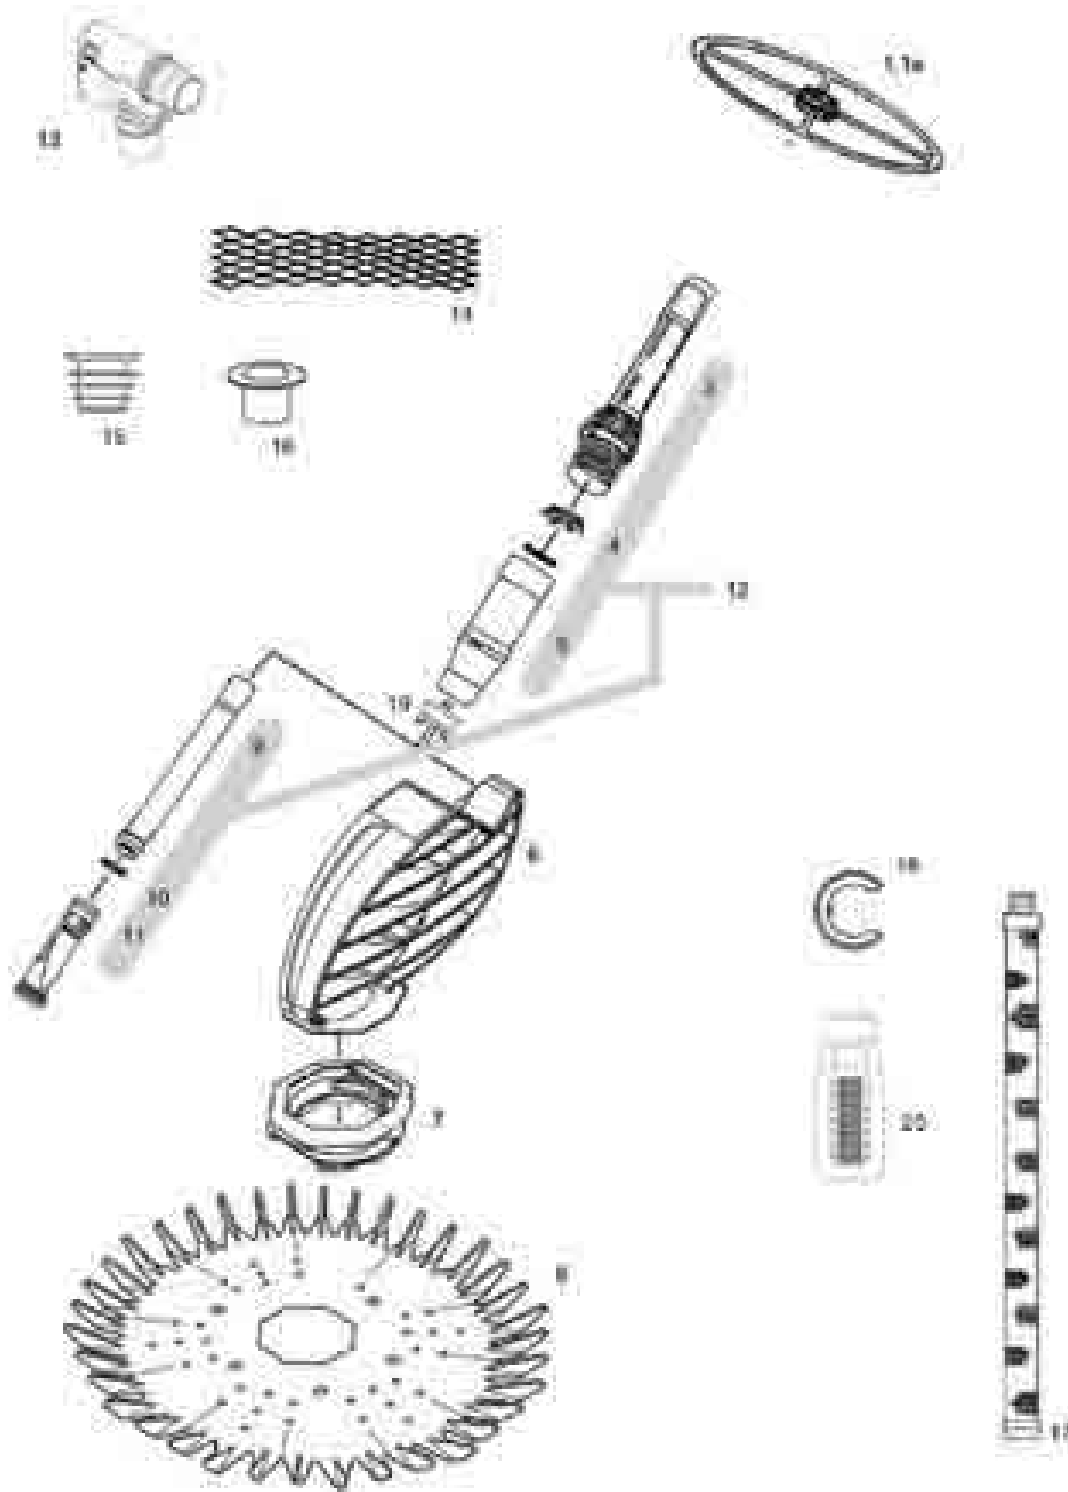

### Rainbow Pool Products

PO Box 2388, Mansfield Qld 4122

Telephone STD 61-7-3849 5385

Facsimile STD 61-7-3849 5384

Email: [info@rainbowpoolproducts.com.au](mailto:info@rainbowpoolproducts.com.au)

Web: [www.rainbowpoolproducts.com.au](http://www.rainbowpoolproducts.com.au)

### Complete Unit

Part No	Description	Colour
WC127	G2	Pearl Blue

### Parts

	Part No	Description	Colour
1	W69785	G2 Medium Wheel Deflector	Pearl Blue
1a	W46115	G2 Large Wheel Deflector	
2	W69882	Wheel Adaptor	
3	W69769	G2 Outer Extension Pipe with Yellow Hand Nut	Pearl Blue
4	W74000PK	Compression Ring (Pack of 12)	
5	W70667	G2 Cassette Chamber - Bottom	Yellow
6	W70382	G2 Frame Assembly	Pearl Blue
7	W69721PK	G2 Flexi Foot (Pack of 3)	Pearl Blue
8	W70179PK	G2 Disc 36 Fin (Pack of 2)	Pearl Blue
9	W56525	G2 Inner Extension Pipe	White
10	W81600PK	Diaphragm Retaining Ring (Pack of 6)	
11	W81710PK	G2 Cassette Diaphragm Long Life (Pack of 12)	Yellow
12	W69783	G2 Cassette Assembly Complete	Yellow
13	W70281PK	AD Flow Valve Complete (Pack of 2)	White
14	W33900	Hose Protector Mesh	White
15	W70263	Universal Weir Cuff	
16	W30217PK	Leader Hose Adaptor (Pack of 10)	Pink
17	W30135	G2 Single Length Hose	Pearl Blue
	W26035	G2 Jumbo Hose Pack - 30 Lengths	Pearl Blue
18	W70105PK	Hose Weight (Pack of 10)	
19	W69731	Locking Collar (Screw In)	
20	W70335	Pool Pulse	
	W69782	G2 Float Cover	Yellow
	W69530	G2 Float Chamber	
	W69201	G2 Weight Cover	Yellow
	W58829	G2 Weight	