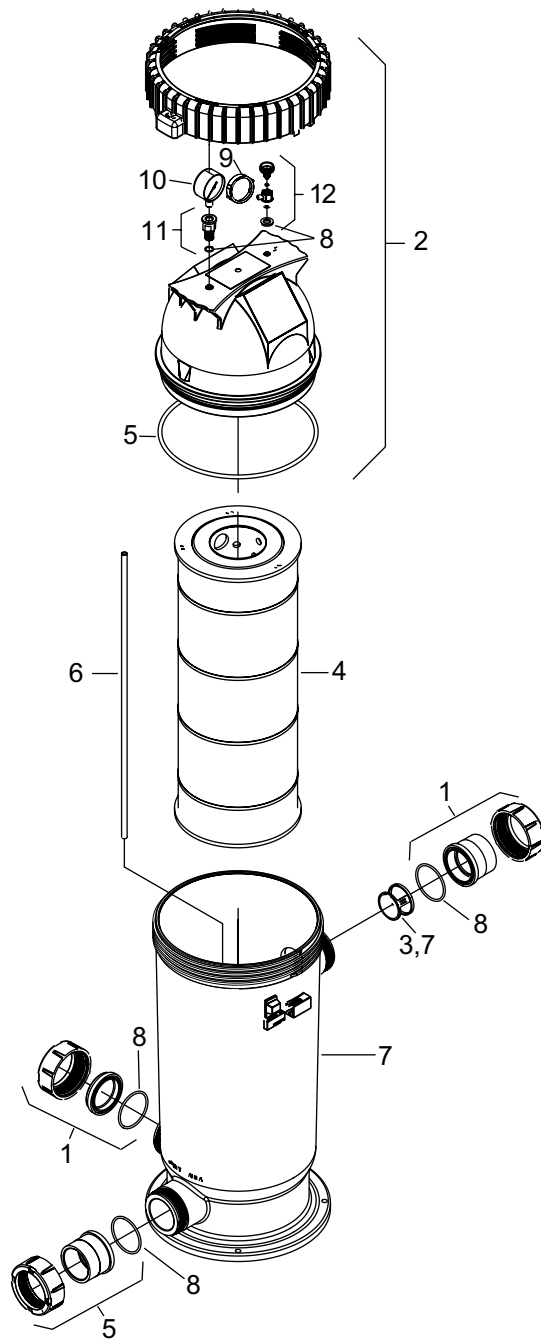

ZODIAC

(Jandy) CS Series

ZODIAC

(Jandy) CS Series

Jandy CS Series is the perfect filter for small equipment areas. Compact and highly efficient, this filter utilises a single element cartridge to provide filtration equivalent to much larger units.

Complete Units

Part No	Description	List $ excl. GST	List $ incl. GST
WCS100	Zodiac CS 100 Cartridge Filter		
WCS150	Zodiac CS 150 Cartridge Filter		
WCS250	Zodiac CS 250 Cartridge Filter		

Parts

	Part No	Description	List $ excl. GST	List $ incl. GST
1	WR0461800	Tailpiece, Cap and Union Nut Set (Set of 3), 2 by 2.5"		
2	WR0461900	Top Housing Assembly CS100, CS150		
2	WR0462000	Top Housing Assembly CS200, CS250		
3	WR0462100	Inlet Diffuser with Locking Tab		
4	WR0462200	Cartridge Element, 100 Sq. Ft., CS100		
4	WR0462300	Cartridge Element, 150 Sq. Ft., CS150		
4	WR0462500	Cartridge Element, 250 Sq. Ft., CS250		
5	WR0462700	O-Ring, Tank Top		
6	WR0462801	Breather Tube, CS100, CS150		
6	WR0462802	Breather Tube, CS250		
7	WR0462900	Bottom Housing Assembly		
8	WR0466300	O-Ring Set		
9	WR0468200	Clean/Dirty Snap Ring		
10	WR0556900	Pressure Gauge, 0-60 psi		
11	WR0557100	Pressure Gauge Adapter		
12	WR0557200	Air Release Valve		

Miscellaneous Filtration

Part No	Description	List $ excl. GST	List $ incl. GST
W7519	Jandy In Line Filter/Strainer		
WR0374600	Element for Filter/Inline Strainer		

Rainbow Pool Products

PO Box 2388, Mansfield Qld 4122

Telephone STD 61-7-3849 5385

Facsimile STD 61-7-3849 5384

Email: info@rainbowpoolproducts.com.au

Web: www.rainbowpoolproducts.com.au