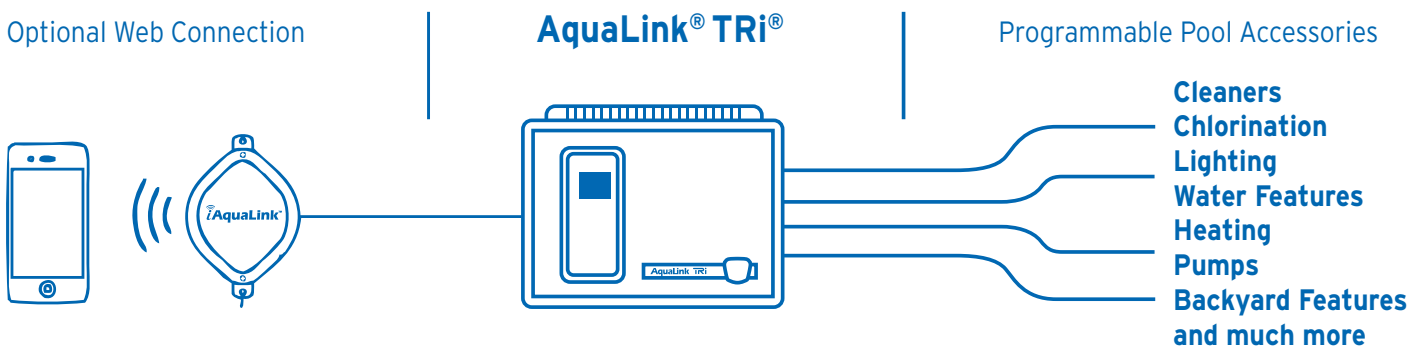

Web: www.rainbowpoolproducts.com.au

ZODIAC[®]
a better life

Why Automation?

The AquaLink TRi allows you to control multiple devices and set programs or schedules from a central control hub on your pool pad.

How does it work

With AquaLink TRi you can set schedules and programs across almost anything. You can schedule your chlorinator and pump to come on during suitable off peak periods, even schedules to activate your lights and water feature. And you have all this power at your fingertips anywhere, anytime with the option of iAquaLink. iAquaLink puts control on the internet so you can access your pool via your smart phone, tablet or PC.

Installation

Once AquaLink TRi has been installed by a licensed electrician you have the freedom to set up the controller to suit your needs and changing configuration of your pool pad. The AquaLink TRi incorporates a series of 4 x standard power outlets that allow the freedom to change any device as you require without the need for a service call out.

Features:

- Set schedules and parameters to suit almost any compatible product such as,
 - Desired temperature (Gas, Heat Pump and Solar heaters),
 - Variable speed control
 - Chlorine output
 - LED lights
 - Water features and much more.
- Assign labels to AUX for easy user selection of products and devices
- Removable wired user interface for easy access
- iAquaLink compatible for operation through web connect or iPhone/Android App
- Control 4 x power sockets and 3 x power valve actuators
- Available in Pool or Pool/Spa versions with or without iAquaLink