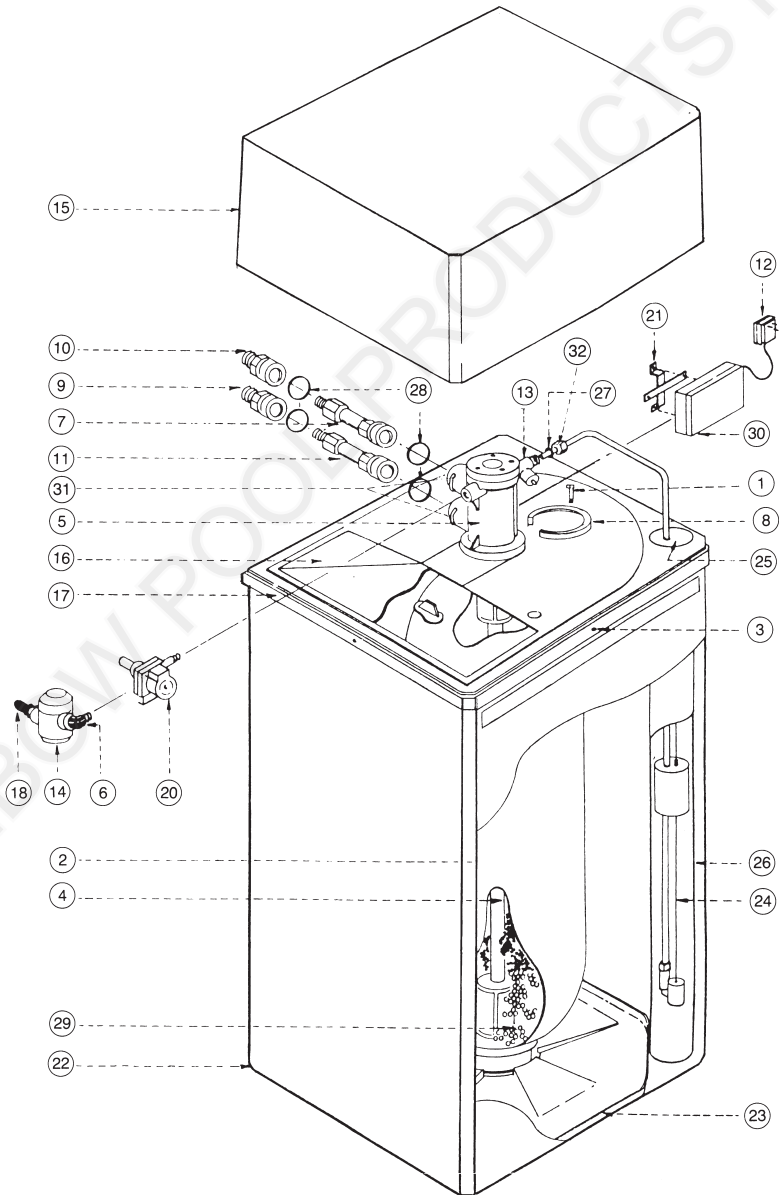

Quality Pool & Spa Products

WATERITE CABINET (W7 Model)

SPARE PARTS DIAGRAM

Key	Description	Product Code
2	24 Litre Bottle with Base	72525619
	Bottle Support Bracket	72515600
15	Waterite Lid	72515488
16	Salt Port Lid	72515621
17	Adapter Panel	72515492
22	Brine Tank (W7, W7A, W7V)	72515487
	Vessel Locating Panel	72515622