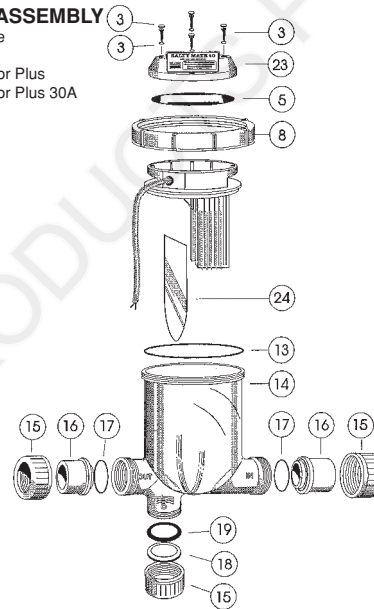

Quality Pool & Spa Products

WATERCHLOR CHLORINATORS

SPARE PARTS DIAGRAM

CELL ASSEMBLY
 Salymate
 Salty S
 Waterchlor Plus
 Waterchlor Plus 30A

CELL ASSEMBLY
 Models:
 Salty S
 Waterchlor 30A, 40, 20A & 26

CELL ASSEMBLY
 Models:
 Waterchlor Plus 30A S.C. (Self Clean)

Key	Description	Product Code
WATERCHLOR 20Amp (same as Waterchlor 26)		
32	Transformer	64113
1	20A & 26 Electrode Assembly	64428611
WATERCHLOR 30Amp (same as Waterchlor 40)		
32	Transformer	64116
1	30A & 40 Electrode Assembly	64428511
51	Power Pack	644996
WATERCHLOR PLUS 30 (also 40 & 26)		
32	Transformer	64116
25	Waterchlor Plus 30 Cell & Electrode Assembly	64428511
24	Body Barrier	6443012
14	Cell Housing Includes Barrier	644301
17	Union Tail O ring	64479
	Union Complete	644461
WATERCHLOR PLUS 30 SC (SELF CLEAN)		
32	Transformer	64116
47	S.C.R. (4 required)	64501
45	P.C. Board Self Clean Unit Only	645074
1	Cell Housing & Electrode Complete	ACL031
2	Cell Assembly Only	AXCL031
5	Cell O ring	A69215
4	50/40 Reducing Bush	12555
WATERCHLOR COMMON PARTS		
35	Junction Box	64128
38	240V Power Lead and Plug	64134
33	5 Amp Fuse	64135
33	3 Amp Slow Blow Fuse 20mm	64132
37	Perspex Cover (Front)	644041
41	3 Pin Pump Socket	64405
42	Time Clock Assembly Complete	644081
	Time Clock Only	64408
	Timer Bracket	644073
	Timer Cover	644074
	Time Clock (Battery Back Up)	6440811
43	Manual / Auto Switch	644082
39	Power Cord Sealing Gland	64492
47	S.C.R. (Each)	64501
45	P.C. Board	645081
3	50mm Half Union c/w O ring	634024B
3	Union O ring 50mm	6340241
4	Cell Body	644331
2	Cell O ring	644771
	Cradle	64486