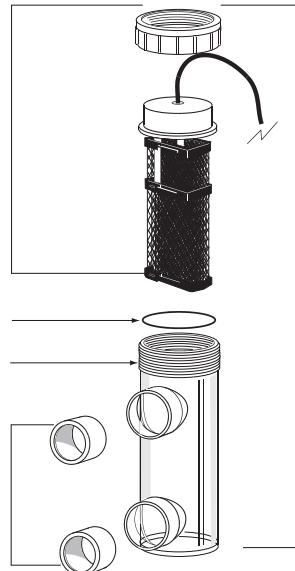

Quality Pool & Spa Products

WATERCHLOR CHLORINATORS

SPARE PARTS DIAGRAM

CELL ASSEMBLY
 Salymate
 Salty S
 Waterchlor Plus
 Waterchlor Plus 30A

CELL ASSEMBLY
 Models:
 Salty S
 Waterchlor 30A, 40, 20A & 26

CELL ASSEMBLY
 Models:
 Waterchlor Plus 30A S.C. (Self Clean)

Key	Description	Product Code
WATERCHLOR 20Amp (same as Waterchlor 26)		
32	Transformer	64113
1	20A & 26 Electrode Assembly	64428611
WATERCHLOR 30Amp (same as Waterchlor 40)		
32	Transformer	64116
1	30A & 40 Electrode Assembly	64428511
51	Power Pack	644996
WATERCHLOR PLUS 30 (also 40 & 26)		
32	Transformer	64116
25	Waterchlor Plus 30 Cell & Electrode Assembly	64428511
24	Body Barrier	6443012
14	Cell Housing Includes Barrier	644301
17	Union Tail O ring	64479
	Union Complete	644461
WATERCHLOR PLUS 30 SC (SELF CLEAN)		
32	Transformer	64116
47	S.C.R. (4 required)	64501
45	P.C. Board Self Clean Unit Only	645074
1	Cell Housing & Electrode Complete	ACL031
2	Cell Assembly Only	AXCL031
5	Cell O ring	A69215
4	50/40 Reducing Bush	12555
WATERCHLOR COMMON PARTS		
35	Junction Box	64128
38	240V Power Lead and Plug	64134
33	5 Amp Fuse	64135
33	3 Amp Slow Blow Fuse 20mm	64132
37	Perspex Cover (Front)	644041
41	3 Pin Pump Socket	64405
42	Time Clock Assembly Complete	644081
	Time Clock Only	64408
	Timer Bracket	644073
	Timer Cover	644074
	Time Clock (Battery Back Up)	6440811
43	Manual / Auto Switch	644082
39	Power Cord Sealing Gland	64492
47	S.C.R. (Each)	64501
45	P.C. Board	645081
3	50mm Half Union c/w O ring	634024B
3	Union O ring 50mm	6340241
4	Cell Body	644331
2	Cell O ring	644771
	Cradle	64486