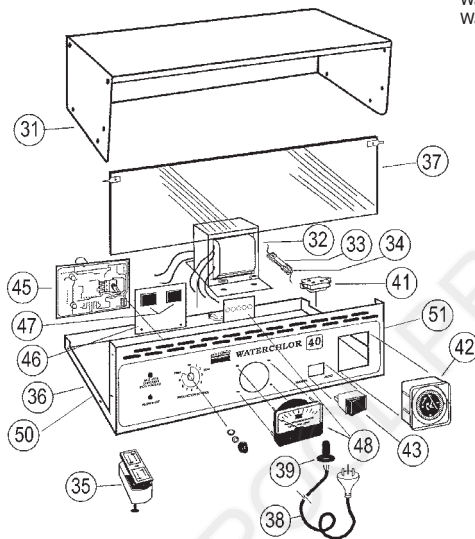

Quality Pool & Spa Products

WATERCHLOR CHLORINATORS

SPARE PARTS DIAGRAM

CELL ASSEMBLY
 Salymate
 Salty S
 Waterchlor Plus
 Waterchlor Plus 30A

CELL ASSEMBLY
 Models:
 Salty S
 Waterchlor 30A, 40, 20A & 26

CELL ASSEMBLY
 Models:
 Waterchlor Plus 30A S.C. (Self Clean)

Key	Description	Product Code
WATERCHLOR 20Amp (same as Waterchlor 26)		
32	Transformer	64113
1	20A & 26 Electrode Assembly	64428611
WATERCHLOR 30Amp (same as Waterchlor 40)		
32	Transformer	64116
1	30A & 40 Electrode Assembly	64428511
51	Power Pack	644996
WATERCHLOR PLUS 30 (also 40 & 26)		
32	Transformer	64116
25	Waterchlor Plus 30 Cell & Electrode Assembly	64428511
24	Body Barrier	6443012
14	Cell Housing Includes Barrier	644301
17	Union Tail O ring	64479
	Union Complete	644461
WATERCHLOR PLUS 30 SC (SELF CLEAN)		
32	Transformer	64116
47	S.C.R. (4 required)	64501
45	P.C. Board Self Clean Unit Only	645074
1	Cell Housing & Electrode Complete	ACL031
2	Cell Assembly Only	AXCL031
5	Cell O ring	A69215
4	50/40 Reducing Bush	12555
WATERCHLOR COMMON PARTS		
35	Junction Box	64128
38	240V Power Lead and Plug	64134
33	5 Amp Fuse	64135
33	3 Amp Slow Blow Fuse 20mm	64132
37	Perspex Cover (Front)	644041
41	3 Pin Pump Socket	64405
42	Time Clock Assembly Complete	644081
	Time Clock Only	64408
	Timer Bracket	644073
	Timer Cover	644074
	Time Clock (Battery Back Up)	6440811
43	Manual / Auto Switch	644082
39	Power Cord Sealing Gland	64492
47	S.C.R. (Each)	64501
45	P.C. Board	645081
3	50mm Half Union c/w O ring	634024B
3	Union O ring 50mm	6340241
4	Cell Body	644331
2	Cell O ring	644771
	Cradle	64486