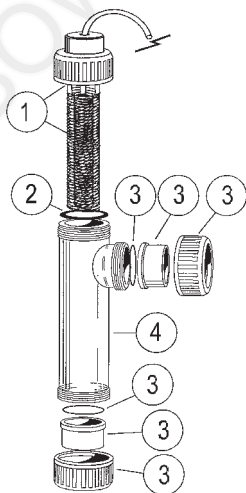

Quality Pool & Spa Products

WATERCHLOR CHLORINATORS

SPARE PARTS DIAGRAM

CELL ASSEMBLY
 Salymate
 Salty S
 Waterchlor Plus
 Waterchlor Plus 30A

CELL ASSEMBLY
 Models:
 Salty S
 Waterchlor 30A, 40, 20A & 26

CELL ASSEMBLY
 Models:
 Waterchlor Plus 30A S.C. (Self Clean)

Key	Description	Product Code
WATERCHLOR 20Amp (same as Waterchlor 26)		
32	Transformer	64113
1	20A & 26 Electrode Assembly	64428611
WATERCHLOR 30Amp (same as Waterchlor 40)		
32	Transformer	64116
1	30A & 40 Electrode Assembly	64428511
51	Power Pack	644996
WATERCHLOR PLUS 30 (also 40 & 26)		
32	Transformer	64116
25	Waterchlor Plus 30 Cell & Electrode Assembly	64428511
24	Body Barrier	6443012
14	Cell Housing Includes Barrier	644301
17	Union Tail O ring	64479
	Union Complete	644461
WATERCHLOR PLUS 30 SC (SELF CLEAN)		
32	Transformer	64116
47	S.C.R. (4 required)	64501
45	P.C. Board Self Clean Unit Only	645074
1	Cell Housing & Electrode Complete	ACL031
2	Cell Assembly Only	AXCL031
5	Cell O ring	A69215
4	50/40 Reducing Bush	12555
WATERCHLOR COMMON PARTS		
35	Junction Box	64128
38	240V Power Lead and Plug	64134
33	5 Amp Fuse	64135
33	3 Amp Slow Blow Fuse 20mm	64132
37	Perspex Cover (Front)	644041
41	3 Pin Pump Socket	64405
42	Time Clock Assembly Complete	644081
	Time Clock Only	64408
	Timer Bracket	644073
	Timer Cover	644074
	Time Clock (Battery Back Up)	6440811
43	Manual / Auto Switch	644082
39	Power Cord Sealing Gland	64492
47	S.C.R. (Each)	64501
45	P.C. Board	645081
3	50mm Half Union c/w O ring	634024B
3	Union O ring 50mm	6340241
4	Cell Body	644331
2	Cell O ring	644771
	Cradle	64486