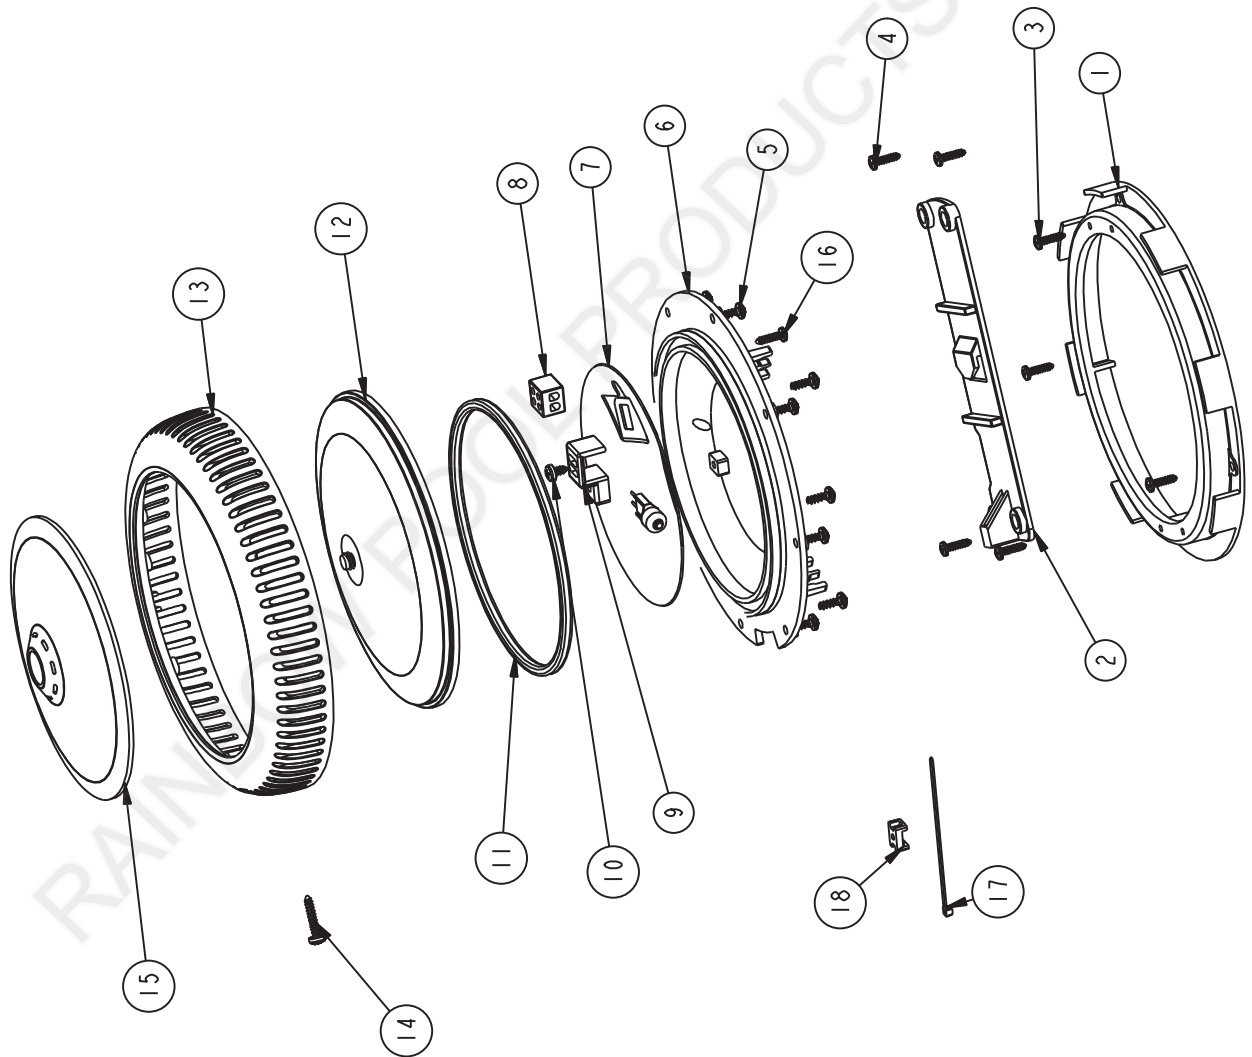

POOL PRODUCTS

Quality Pool & Spa Products

UNDERWATER POOL LIGHT 12V

SPARE PARTS DIAGRAM

Key	Description	Product Code
1	Wall Ring	65001
2	Light Bracket	65002
3	Screw 8G x 5/8" (3 required)	65012
4	Screw 8G x 5/8" (4 required)	65012
5	Screw 8G x 5/8" (1 required)	65012
7	Reflector Plate	65004
8	Ceramic Terminal Block	65006
9	Connector Block	65007
10	Screw 10G x 3/8	65013
11	Gasket	65008
12	Clear Diffuser	65009
13	Rim Pool Light MK3	650102
14	Screw 10G x 16mm	65014
15	Coloured Lens - Blue	26603
15	Coloured Lens - Red	26605
15	Coloured Lens - Green	26606
16	Screw 8G x 13mm (8 required)	650120
17	Cable Tie	64603
18	Cable Tie Clamp	646032
n/s	Globe 12V 100W	650051
n/s	Adaptor Pool Lights	650105
2, 4-14, 16-18	UWL Replacement Kit - consists of:	263080
n/s	13030 - Hose Clamp 6-12mm (2 required)	13030
n/s	861812 - Sleeve - 20mm long (2 required)	861812
	Litestream Globe 24V 100W	650052
	12M Light Gland Nut Assembly	65015
	18/21M UWL Gland Nut Assy	650151
	Light back plate c/w reflector & 65015	65061