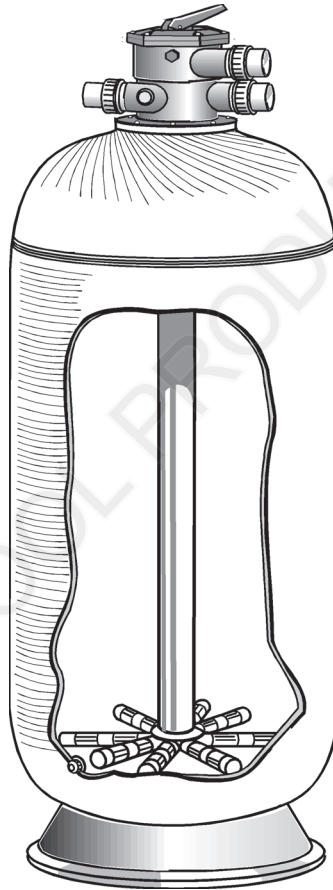

Quality Pool & Spa Products

SD SERIES DEEP BED FILTER

SPARE PARTS DIAGRAM

Part No:		620921	620922	620923	620924	620925
Model	Manifold	75mm	110mm	145mm	200mm	Lateral End Cap (female)
SD400	40mm	8	-	-	-	8
SD500	40mm	-	8	-	-	8
SD600	40mm	8	8	-	-	8
SD750	50mm	8	-	8	-	8

Part No:	6209251	6208931	6208932	6208933
Model	Lateral End Plug (male)	HRZ Cross Tee	HRZ LCT Extension	HRZ LCT End Cap
SD400	-	-	-	-
SD500	-	-	-	-
SD600	-	-	-	-
SD750	-	-	-	-

Key	Description	Product Code
	Tank and Under Drain Assembly SD400	22440251
	Tank and Under Drain Assembly SD500	22450251
	Tank and Under Drain Assembly SD600	22460251
	Tank and Under Drain Assembly SD750	2247501
	Pressure Gauge (Oil Filled) Back Mount 400kPa	621630
	Pressure Gauge (Oil Filled) Side Mount 400kPa	621632
	Manifold 40mm	620892
	Manifold 50mm	620893
	Air Relief Valve	620221
1	Lock Ring 16" For SD1200/SD1400 80mm Valve	6209293
2	Screwed Handle For Lock Ring 12"/16"	6202321
3/4/5/6	Drain Plug	6209302

Manifold, Laterals & End Caps - 6" neck (Pre 2007)

Key	Description	Product Code
	SD400	V
	40mm Manifold	620892
	75mm Laterals Threaded (8 required)	620921
	End Cap - Female (8 required)	620925
	SD500	
	40mm Manifold	620892
	110mm Laterals Threaded (8 required)	620922
	End Cap - Female (8 required)	620925
	SD600	
	40mm Manifold	620892
	75mm Laterals Threaded (8 required)	620921
	110mm Laterals Threaded (8 required)	620922
	End Cap - Female (8 required)	620925
	SD750	
	50mm Manifold	620893
	75mm Laterals Threaded (8 required)	620921
	145mm Laterals Threaded (8 required)	620923
	End Cap - Female (8 required)	620925