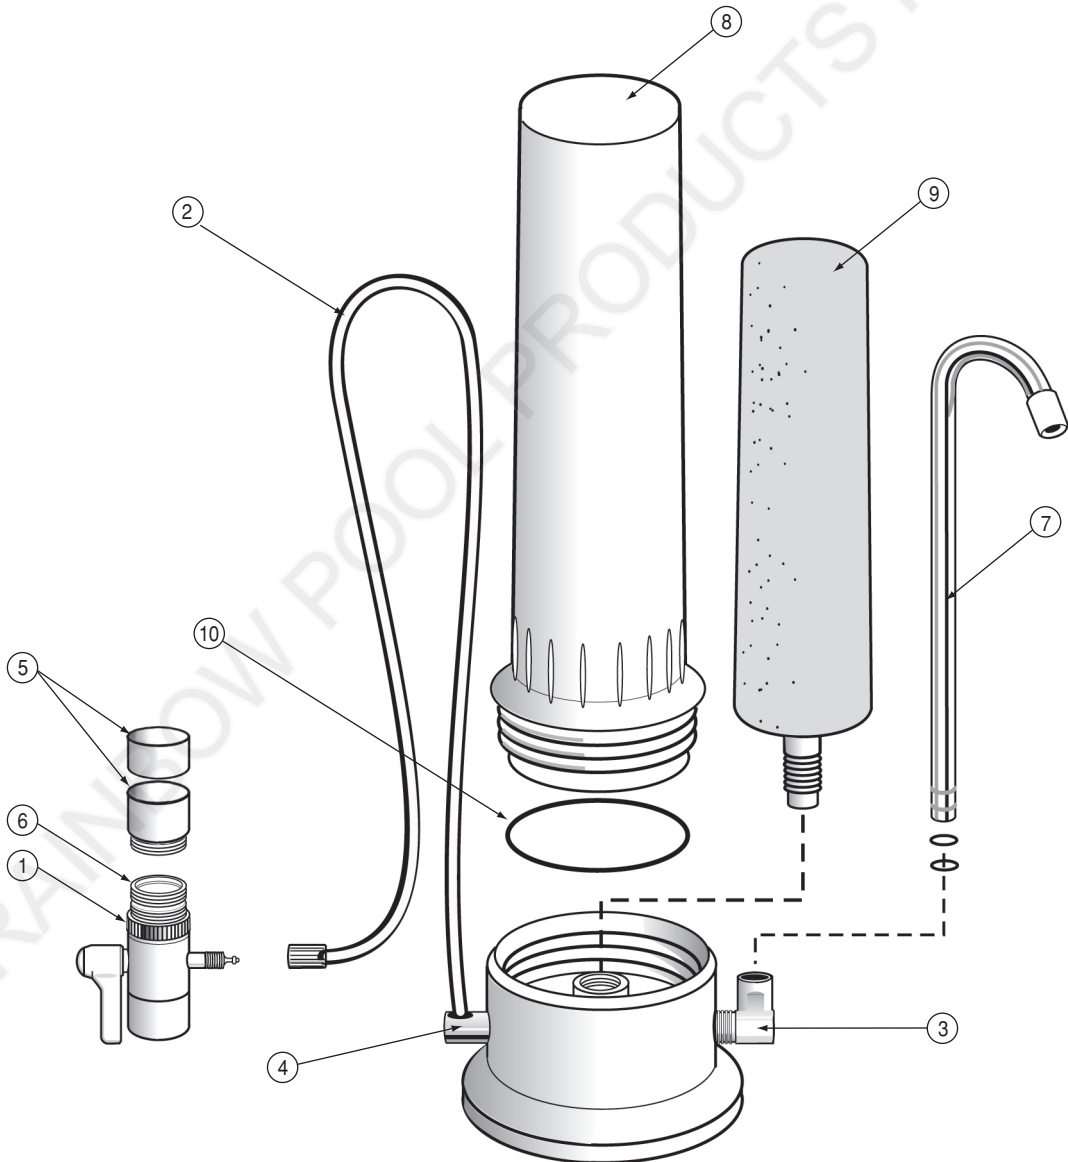

## PORTSTREAM FILTER

(Counter Top)

### SPARE PARTS DIAGRAM

Key	Description	Product Code
1	Diverter Valve Portastream	7742100
2	1/4" Tube PVC	7742101
3	Brass Elbow 1/4" Pipe	7742102
4	Brass Elbow 1/4" Pipe x 3/8" Barb c/w O ring	7742103
5	Extension Faucet Adapter	7742104
6	Internal Faucet Adapter	7742105
7	Curved Spout c/w O ring	7742106
8	10" P/P Housing c/w O ring	7742107
9	Portastream Candle	3648060
10	Housing O ring	7742108