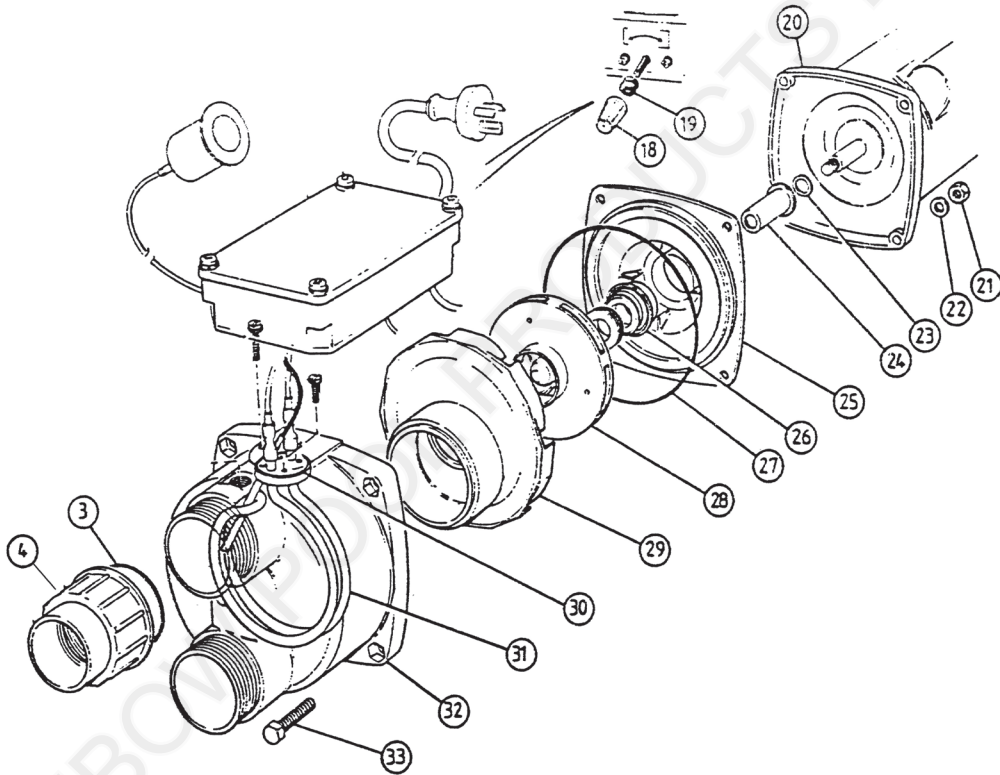

## PORTAPAC ELECTRONIC

(Product Code: 4555100E, 101E, 1001E, 60E)

### SPARE PARTS DIAGRAM

Key	Description	Product Code
4	Half Union 50/40mm	S13185A
20	Motor 1.17kW (4555100E, 101E, 1001E, 60E)	6307245
21	M8 Nut	S0690915
22	5/16 x 5/8 Washer	S0013815
23	Brass Shim	S122863
24	Flinger	S121671
25	Adapter Plate	S132891
26	Mechanical Seal	6340162
27	O ring	S1226911
28	Impeller (suit 100E, 1001E)	S13307E1
28	Impeller (suit 101E, 60E)	S13308E1
29	Diffuser	S1295611
30	Profile Washer	63813899
31	Element 1.6kw (suits 100E, 1001E)	S13868A
31	Element 2.4kw (suits 101E, 60E)	S13869A
32	Pump Face Body	S134461
33	M8 x 40mm Bolt	S1160915
	Pump Foot	AXPU158
	M6 X 20mm Bolt	634004
	Element O ring	63813920
	Washer	S0889015
	M4 x 16mm Screw	634036
	Control Box Assembly Complete 15A - With Lead & Plug(suits 101E, 60E)	6381602
	Control Box Assembly Complete 10A - With Lead & Plug(suits 100E)	6381603
	Pressure Switch (suits all)	6367237
	Control Box Lid (suits all)	S138631
	Control Box Bottom (suits all)	S138621
	Sequential Air Switch (suits all)	63813913
	Remote Sensor Housing Assembly (pre 2004)	638162
	Remote Sensor Housing Assembly (post 2004)	6381620
	Spa Side LED Harness (1001E) Only	6413951
	Sensor Suction Pipe Fitting Assembly (no sensor)	6413002
	Temperature Sensor (suits 638162)	64130031
	Temperature Sensor MK2 (suits 6381620)	64130032
	Gulf Stream Plug For Sensor Suction Pipe	86172
	Spa Clock Assembly	455580E
	O/T Sensor MK2	638172