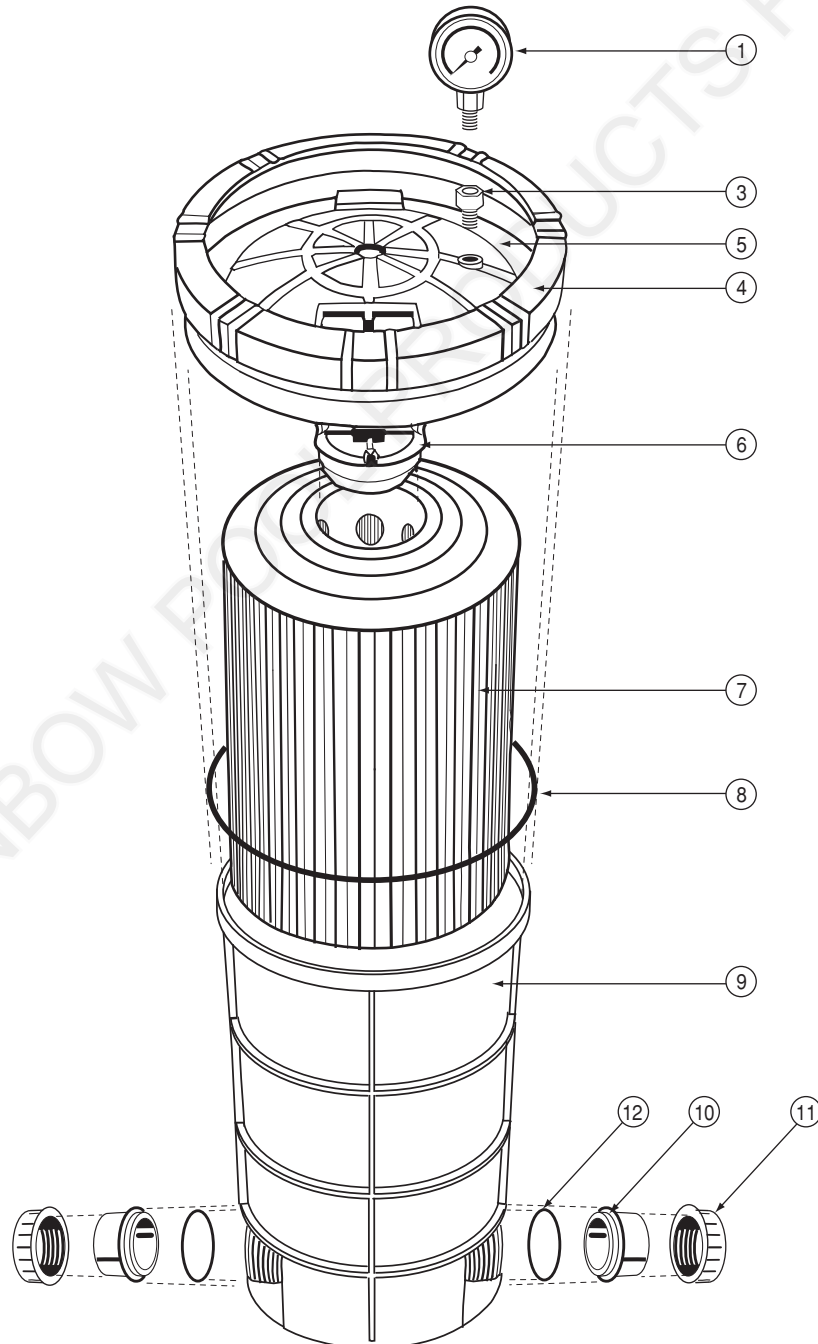

Quality Pool & Spa Products

PARAMOUNT OPAL CARTRIDGE

SPARE PARTS DIAGRAM

Key	Description	Product Code
1	Pressure Gauge	621625
3	Air Release	AXFI026
4	Tank Lock Ring	AXFI010
5	Tank Lid	AXFI0081
7	60 sq ft Cartridge	701030
7	85 sq ft Cartridge	701031
7	110 sq ft Cartridge	701032
7	150 sq ft Cartridge	701034
7	180 sq ft Cartridge	701038
8	Tank O ring	62027
9	Filter Tank	AXFI012
10	Union Tail	AXFI014
11	Union Lock Ring	AXFI016
12	Union O ring	AXFI018
	Cartridge Filter Top Adaptor PP	823501