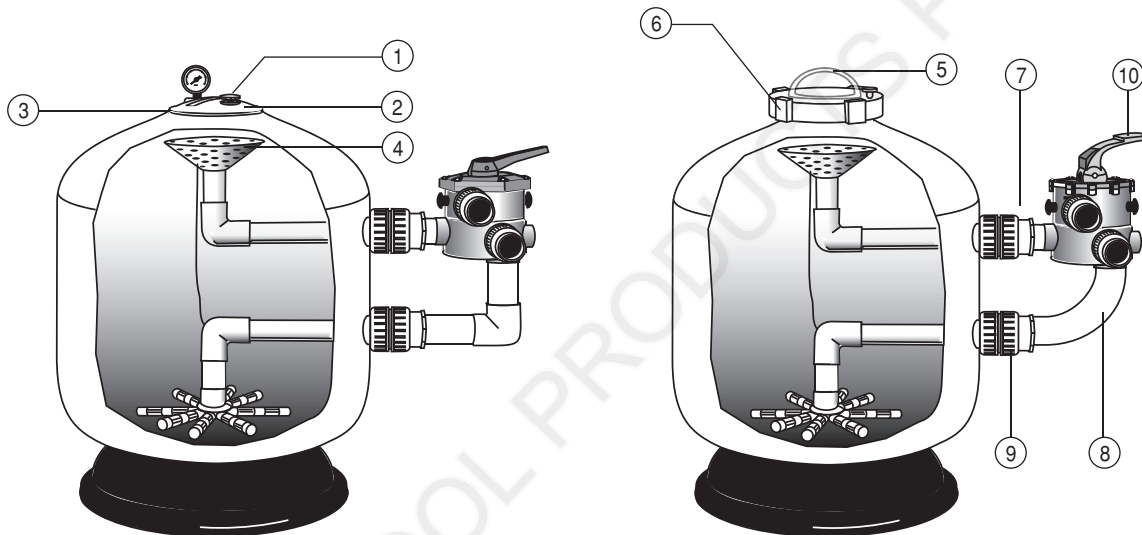

MICRON SIDE MOUNT SAND FILTER

SPARE PARTS DIAGRAM

Part No:		620921	620922	620923	620924	620925
Model	Manifold	75mm	110mm	145mm	200mm	Lateral End Cap Nut
SM500	40mm	-	-	8	-	8
SM600 40 Port	40mm	8	8	-	-	8
SM600 50 Port	50mm	8	8	-	-	8
SM700	50mm	-	-	-	8	8
SM750	50mm	8	-	8	-	8
SM800	50mm	-	8	8	-	8
SM900	50mm	8	-	-	8	8
SM900 80mm Port	-	4	22	4	2	36

Part No:	6209251	6208931	6208932	6208933
Model	Lateral End Plug (male)	Hzr Cross Tee	Hzr LCT Extension	Hzr LCT End Cap
SM500	-	-	-	-
SM600 40 Port	-	-	-	-
SM600 50 Port	-	-	-	-
SM700	-	-	-	-
SM750	-	-	-	-
SM800	-	-	-	-
SM900	-	-	-	-
SM900 80mm Port	4	2	8	4

Key	Description	Product Code
1	Air Release Valve	620221
2	S/M Top Lid (Threaded)	620929
3	S/M Top Lid O ring	620926
4	S/M Water Diffuser (Funnel)	620940
5	SM 8" Lid	6209291
6	Lock Ring for 8" Lid	62024BLK
n/s	SM Top Lid O ring 8"	62026
n/s	Manhole Cover (Suit SM1050 and up)	620944
n/s	S/M Manhole O ring (SM1050 and up)	620266
7	Threaded Fitting 40mm For Sweep Elbow	121551
7	Threaded Fitting 50mm For Sweep Elbow	121556
8	Threaded Sweep Elbow 40mm	121550
8	Threaded Sweep Elbow 50mm	121555
9	Barrel Union Nut 40mm	63032
n/s	Barrel Union O ring 40mm	64479
9	Barrel Union Nut 50mm	6340242B
n/s	Barrel Union O ring 50mm	6340241
	Drain Plug (up to and including SM900 with 50mm Ports)	6209302
n/s	Drain plug (SM900 with 80mm Ports and SM1050 and up)	6209303
	2" (50mm) Bulk Head	620927
	3" (80mm) Bulk Head	122282
8	Sweep Elbow Kit 40mm	121558
8	Sweep Elbow Kit 50mm	121559