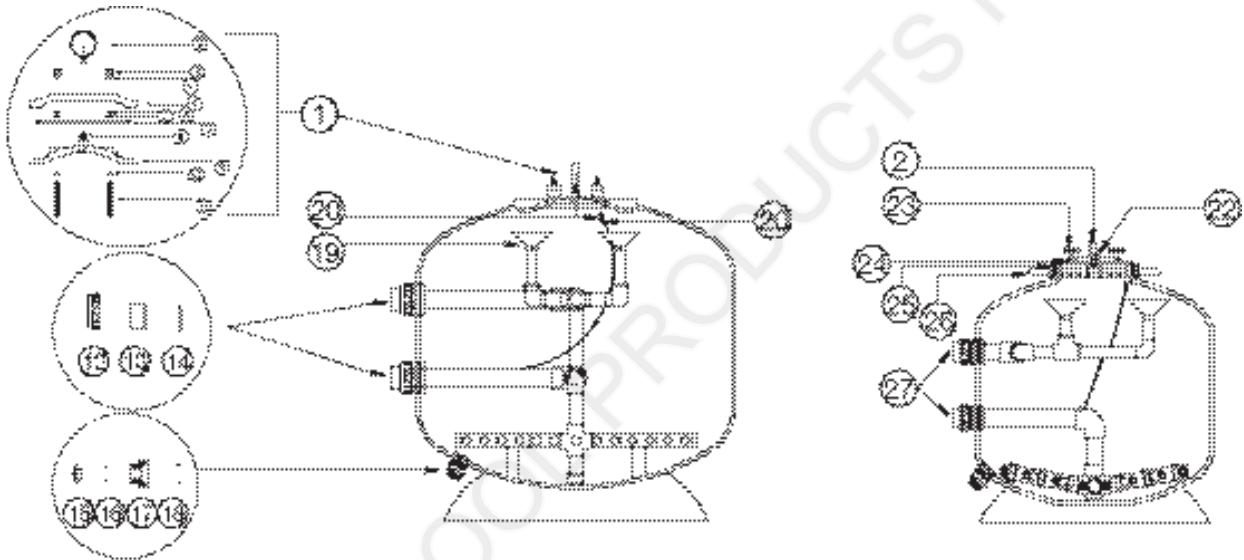

Quality Pool & Spa Products

MICRON SIDE MOUNT COMMERCIAL FILTER

SPARE PARTS DIAGRAM

Part No:		620921	620922	620923	620924	620925	6209251
Model	Manifold	LATERALS				Lateral End Cap Nut	Lateral End Plug (male)
		75mm	110mm	145mm	200mm		
SM1050 65mm Port	65mm	8	16	-	12	20	-
SM1050	-	8	20	10	4	32	4
SM1200 65mm Port	65mm	16	4	20	12	28	-
SM1200	-	2	26	8	6	32	4
SM1400	-	8	8	36	14	48	4
SM1600 80mm Port	-	4	16	42	18	48	4
SM1600 100mm Port	-	10	22	22	38	-	60
SM1800	-	8	42	22	68	-	76
SM2000	-	2	52	20	74	-	80
SM2200 100mm Port	-	20	34	78	88		96
SM2200 150mm Port	-	64	34	30	88	-	96

Key	Nos.	Description	Product Code
1		Man Hole Cover Single Yoke (pre 2007)	620944
1		Man Hole Cover 4 Stud Complete	6209440
2		Pressure Gauge Dry 600KPA/90PSI Bottom Mount	621621
3	4	Hex Nut M16 (4 required)	6340939
4	8	Washer M16 S/S304 (8 required)	6340937
5	2	Lid Yoke Lacron (2 required)	6209430
6	4	Hex Thin Nut (4 required)	W12324
7	1	O Ring Manhole Cover Oval 4 Stud - Waterco	6209443
8	1	S/S Screw 1" BSW Male 1/4" BSP Female Thread	W12724
9	1	Manhole Cover Only Oval 4 Stud - Waterco	6209442
10	4	O Ring BS113 (4 required)	6340412
11	4	Hex Bolt N16X120MM (4 required)	W12125
12/13	2	80mm Half Union Black (2 required)	6340803
12/13	2	100mm Half Union Black (2 required)	6340801
14	2	O Ring B/U 80mm	6302550
14	2	O Ring B/U 100mm	6302553
15/16/17/18	1	Drain Plug complete 40mm	6209303
19	4	Funnel For Port Size 3" & 4" (80mm & 10mm) (4 required)	620940
20	1	Air Relief Tube Screen	620223
21	2	Gulfstream Plug (only 2 required)	86172
22	1	Air Relief Valve	620221
23	2	Handle for lid 12" (2 required)	W02629
24	1	Lid 12"	W02630
25	1	Lock Ring 12"	620232
26	4	Screwed handle for 12" lock ring (4 required)	6202321
27	2	Half union 65mm c/w O ring (2 required)	63406565B