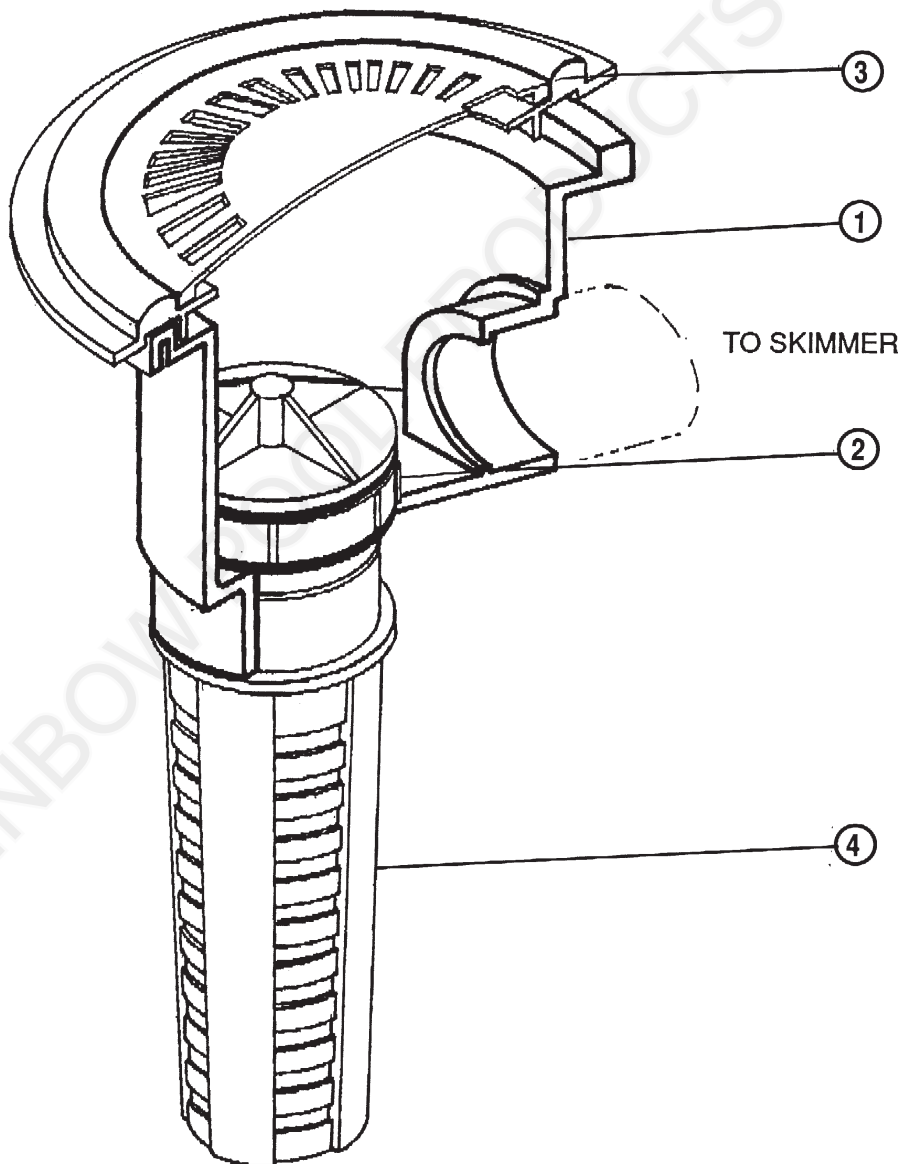

Quality Pool & Spa Products

MAIN DRAINS

SPARE PARTS DIAGRAM

Key	Description	Product Code
1	Main Drain Body	29301
2	Hydrostatic Valve	29302
3	Cover & Dress Ring - White	29303
3	Cover & Dress Ring - Beige	29307
4	Main Drain Stem	29304
	Screw & Plug Set - White	29306
	Screw & Plug Set - Beige	29305
	GREASE PLATE HYDRO VALVE	
	Grease Plate (Lid Only)	29314
	Grease Plate (Body Only)	29315