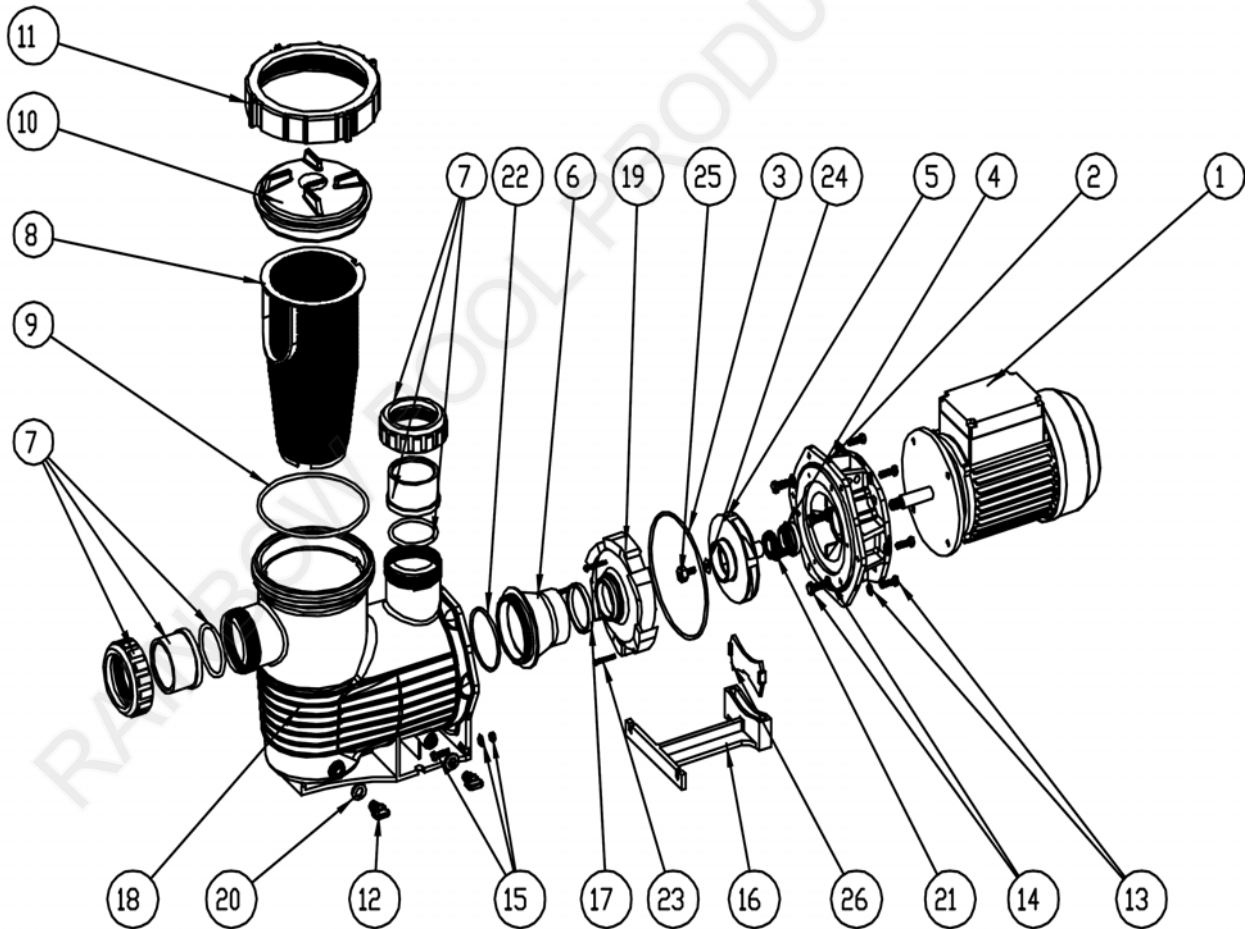

Quality Pool & Spa Products

HYDROTUF

(Product Code: 2411005, 2411255, 2411505, 2412005)

SPARE PARTS DIAGRAM

Hydrotuf Pump Spare Parts

Key	Description	Product Code
1	Motor for Hydrotuf 100, 125	6340274F
1	Motor for Hydrotuf 150, 200	6340275F
2	Hydrotuf Bracket	6350216
3	Pump Body O ring	635028
4	Mechanical Seal	6340162
5	Impeller 100	63501103
5	Impeller 125	63501403
5	Impeller 150	63501203
5	Impeller 200	63401340
6	Suction Nozzle	634079
7	50mm Half Union C/W O ring	634024B
8	H/L Pot Basket	634085
9	H/L Pot O ring	61214
10	H/L Pot Lid	634082
11	H/L Pot Lock Ring	61209
12	Drain Plug 1/4" NPT (2 required)	63402301
14	M8 Multi Pack Bolts & Washers 316 S/S 10 x 6302180 M8 Washer (4 required) 10 x 63401830 M8 x 20 Bolt (4 required)	634018371
15	M6 Multi Pack Bolts & Washers 316 S/S 2 x 6340030 M6 Washer (8 required) 2 x 6340040 M6 x 20 Bolt (8 required) 2 x 6340060 M6 Nut (2 required)	634004211
16	Pump Foot	6340223
17	Diffuser Gasket	634011
18	Pump Face H/L Pot Body 50mm	63501915
19	Diffuser	635017
26	Pump Foot Insert (125, 150, 200)	6340212
26	Pump Foot Insert (100)	63402123