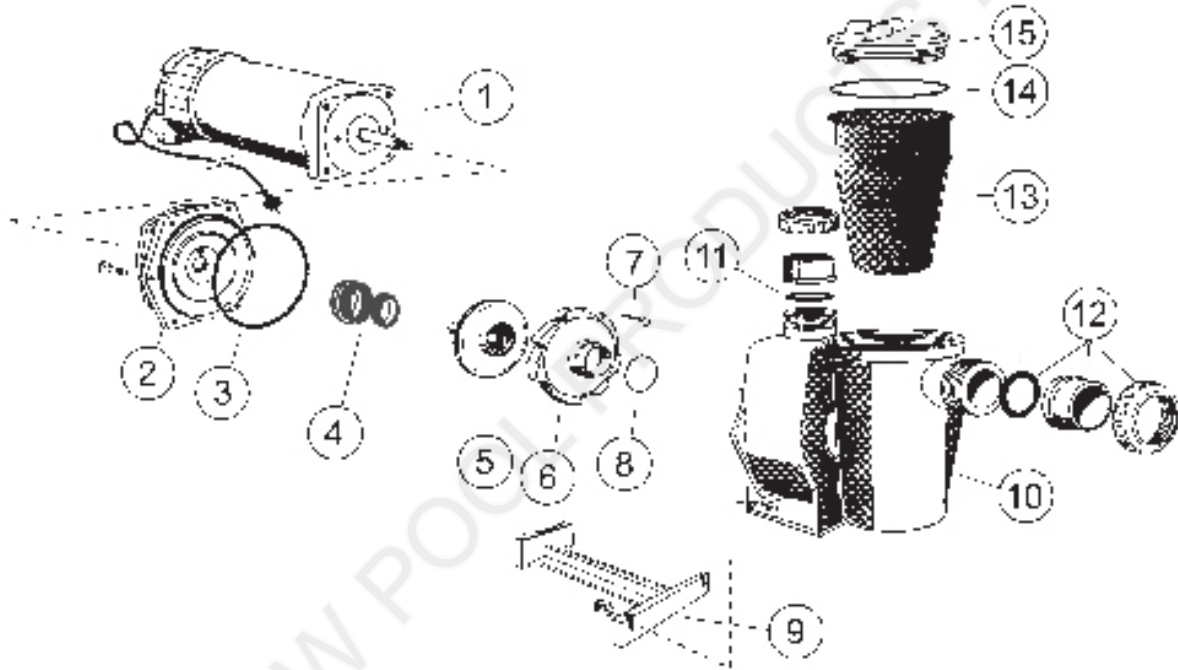

SPARE PARTS DIAGRAM