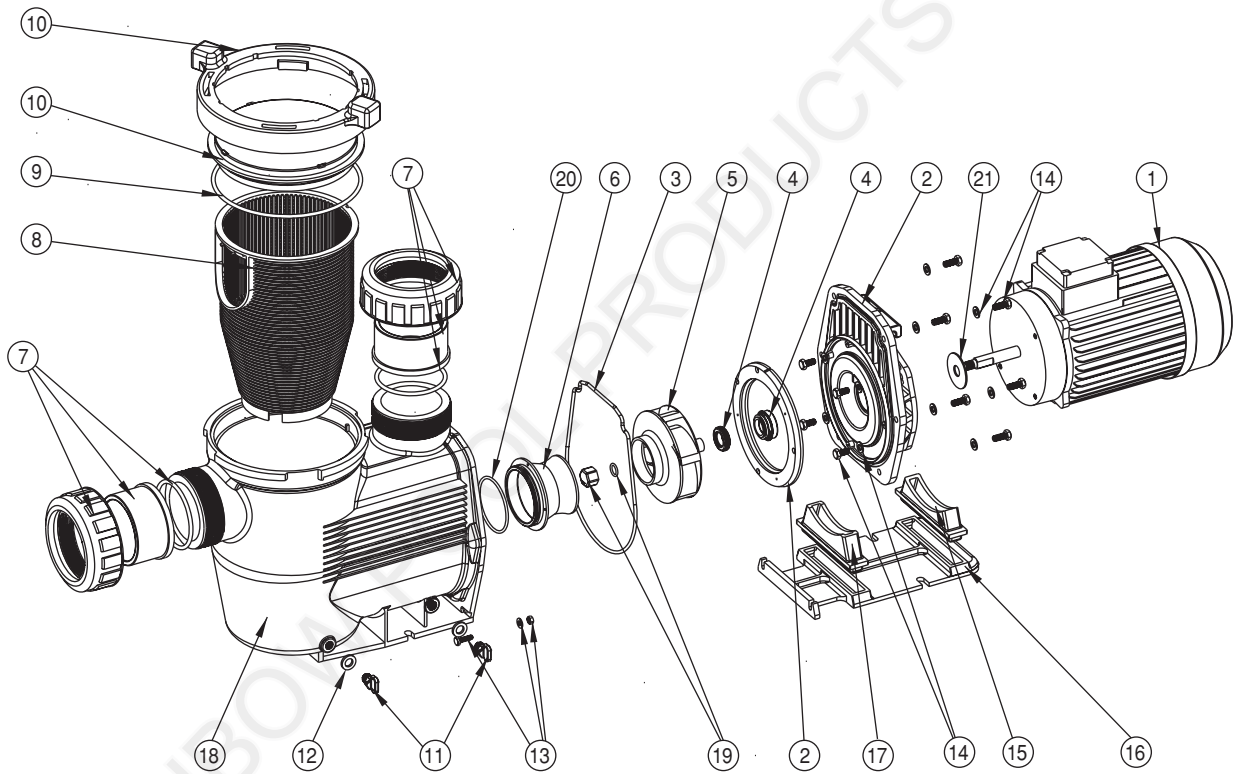

POOL PRODUCTS

Quality Pool & Spa Products

HYDROSTAR COMMERCIAL MK2

(MK1 - Pre 03/2004)

SPARE PARTS DIAGRAM

Key	Description	Product Code
1&21	Motor 4.0kW - 3 Phase (400, 500)	634040205
1	Motor 5.5kW - 3 Phase (600,700)	634040215
3	Pump Body O ring	634070
4	Mechanical Seal (316 S/S)	6340162
5	Impeller (Hydrostar 400)	634055
5	Impeller (Hydrostar 500)	634056
5	Impeller (Hydrostar 600)	634057
5	Impeller (Hydrostar 700)	634058
5	Impeller (Hydrostar 400 MK2) To Suit Keyshaft	6340550
5	Impeller (Hydrostar 500 MK2) To Suit Keyshaft	6340560
5	Impeller (Hydrostar 600 MK2) To Suit Keyshaft	6340570
5	Impeller (Hydrostar 700 MK2) To Suit Keyshaft	6340580
7	80mm Half Union (black) And O ring	6340803
7	80mm Half Union O ring	6302550
8	H/L Pot Basket	634063
9	H/L Pot Lid O ring	634075
n/s	Diffuser (pre 10/02)	634061
10	H/L Pot Quarter Turn Lid And Lock Ring	6340651
	10 x 63401830 (M8 x 20 bolt)	63401830
	10 x 6302180 (M8 washer)	6302180
18	Pump Body Assembly - Includes 634087 (for models w/o dif- fuser)	6340512
	Consisting Of:-	
	Hydrostar Pump Body 3" Port	634051
6	Suction Nozzle (for use w/o diffuser)	634087
n/s	Diffuser Nozzle O ring	6340113
	Drain Plug 1/4" BSP (2 required)	63402302
	O ring BS 112 (2 required)	620193
2	Bracket Assembly	6340681
	Consisting Of:-	
	Hydrostar Bracket	634068
	Diffuser Ring	634007
	Pump Face H/L Pot Body - Includes 634064 (for models with diffuser)	6340511
18		
19	Nut M10 Overmoulded (for MK2 motors)	6340411
19	O ring (for MK2 motors)	6340412
n/s	Diffuser Screw (set of 4)	63400854
6	Suction Nozzle (for use with diffuser)	634064