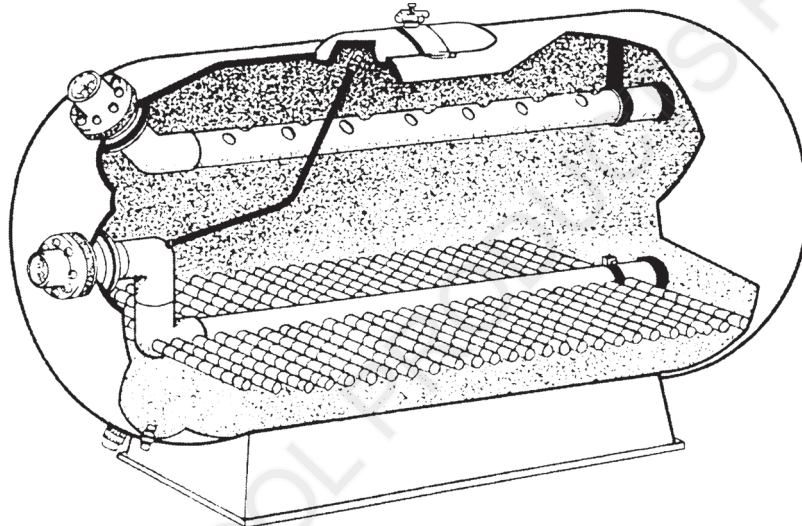

RAINBOW

POOL PRODUCTS

Quality Pool & Spa Products

HYDRON COMMERCIAL FILTER

SPARE PARTS DIAGRAM

Pre 2007

Part No:	620921	620922	620923	620924	620925
Model	Mani-fold	75mm	110mm	145mm	200mm
M2500	-	-	-	36	36
M3750	-	116	-	-	58
M5000	-	168	-	-	84

Part No:	6209251	6208931	6208932	6208633
Model	Lateral End Plug (male)	HRZ Cross Tee	HRZ LCT Extension	HRZ LCT End Cap
M2500	36	-	-	-
M3750	116	-	-	-
M5000	168	-	-	-

Looped Pipework

Part No:	620921	620922	620923	620924	620925
Model	Mani-fold	75mm	110mm	145mm	200mm
M2500	-	-	-	36	36
M3750	-	116	-	-	58
M5000	-	168	-	-	84
M6500	-	-	-	-	120

Part No:	6209251	6208931	6208932	6208933
Model	Lateral End Plug (male)	HRZ Cross Tee	HRZ LCT Extension	HRZ LCT End Cap
M2500	72	-	-	-
M3750	116	-	-	-
M5000	168	-	-	-
M6500	60	-	-	-

Key	Description	Product Code
	Barrel Union Plain End 100mm	12221001
	Barrel Union Locking Nut	12221003
	Man Hole Cover - Trapezium	620945
	Hydron Commercial Lid Gasket - Trapezium	620946
	Air Relief Valve	62022
	Pressure Gauge 600kPa	621621
	Drain Plug	6209303
	100mm Union O ring	6302553
	75mm Laterals Threaded	620921
	145mm Laterals Threaded	620923
	200mm Laterals Threaded	620924
	Lateral Plug Nut (male)	6209251