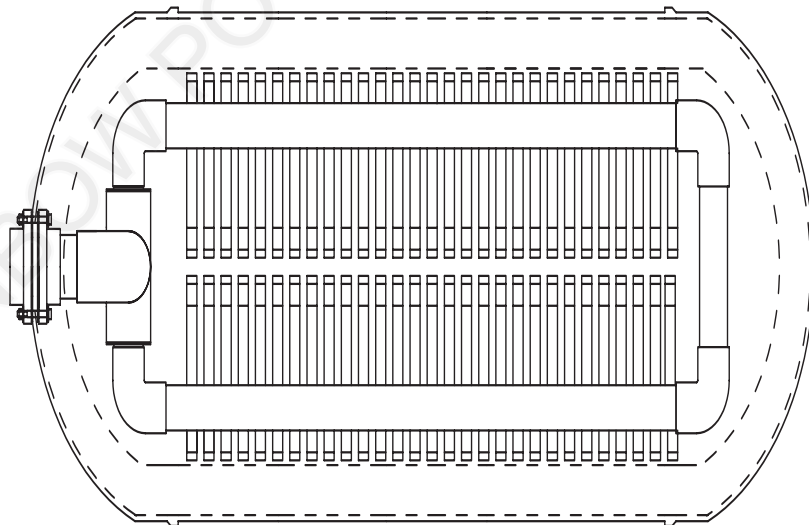

RAINBOW

POOL PRODUCTS

Quality Pool & Spa Products

HYDRON COMMERCIAL FILTER

SPARE PARTS DIAGRAM

Pre 2007

Part No:	620921	620922	620923	620924	620925
Model	Mani-fold	75mm	110mm	145mm	200mm
M2500	-	-	-	36	36
M3750	-	116	-	-	58
M5000	-	168	-	-	84

Part No:	6209251	6208931	6208932	6208633
Model	Lateral End Plug (male)	HRZ Cross Tee	HRZ LCT Extension	HRZ LCT End Cap
M2500	36	-	-	-
M3750	116	-	-	-
M5000	168	-	-	-

Looped Pipework

Part No:	620921	620922	620923	620924	620925
Model	Mani-fold	75mm	110mm	145mm	200mm
M2500	-	-	-	36	36
M3750	-	116	-	-	58
M5000	-	168	-	-	84
M6500	-	-	-	-	120

Part No:	6209251	6208931	6208932	6208933
Model	Lateral End Plug (male)	HRZ Cross Tee	HRZ LCT Extension	HRZ LCT End Cap
M2500	72	-	-	-
M3750	116	-	-	-
M5000	168	-	-	-
M6500	60	-	-	-

Key	Description	Product Code
	Barrel Union Plain End 100mm	12221001
	Barrel Union Locking Nut	12221003
	Man Hole Cover - Trapezium	620945
	Hydron Commercial Lid Gasket - Trapezium	620946
	Air Relief Valve	62022
	Pressure Gauge 600kPa	621621
	Drain Plug	6209303
	100mm Union O ring	6302553
	75mm Laterals Threaded	620921
	145mm Laterals Threaded	620923
	200mm Laterals Threaded	620924
	Lateral Plug Nut (male)	6209251