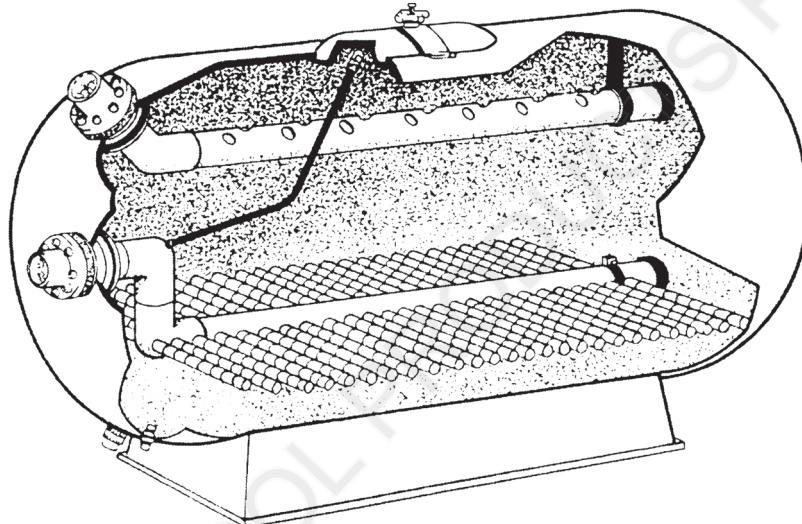

## HYDRON COMMERCIAL FILTER

### SPARE PARTS DIAGRAM

**Pre 2007**

Part No:	620921	620922	620923	620924	620925	
Model	Mani-fold	75mm	110mm	145mm	200mm	Lateral End Cap (female)
M2500	-	-	-	36	36	-
M3750	-	116	-	-	58	-
M5000	-	168	-	-	84	-