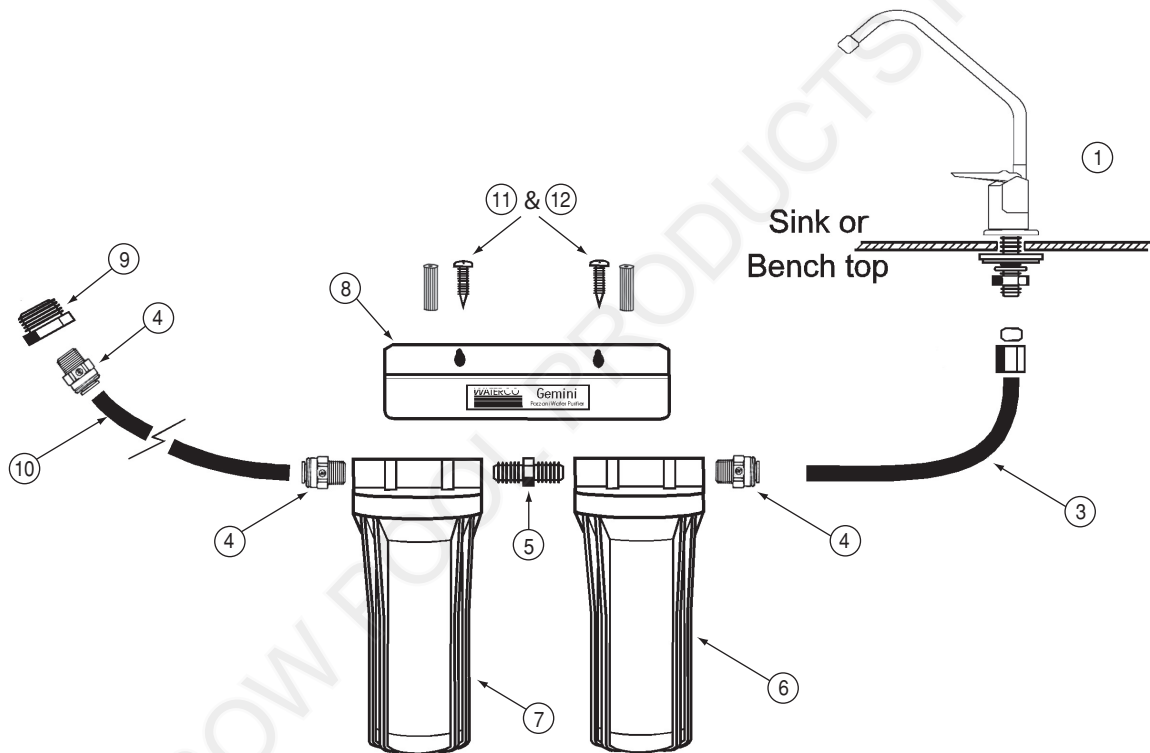

POOL PRODUCTS

Quality Pool & Spa Products

GEMINI UNDERSINK FILTER

SPARE PARTS DIAGRAM

Key	Description	Product Code
1	Faucet Tap Complete	72515277
8	Double Mounting Bracket	775000
6,7	Filter Housing 6mm White	775001
n/s	Housing O ring	6340113
3,10	Blue Tubing (Inlet/Outlet)	775002
4	Straight Adaptor 1/4" x 1/4" BSPT	775004
5	Nipple Adaptor 1/4" x 1/4" BSP	775005
9	Reducing Socket 1/2" x 1/4" BSP	775007
13	O ring Gemini Housing (Post 2004) - BS233	620267
13	O ring Filterking / Gemini (Pre 2004) - BS238	620268
	Gemini Spanner	3649605