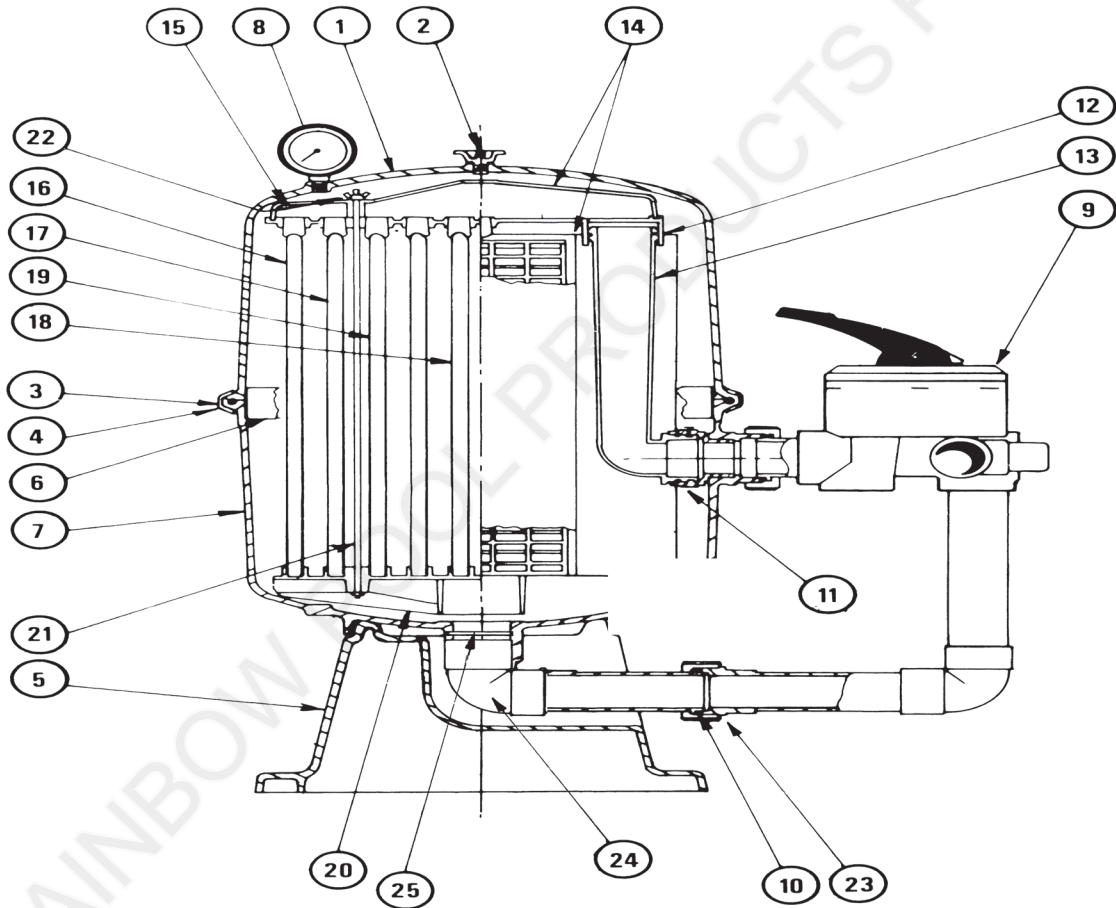

FULFLO SPARES - ASTRA D.E.

SPARE PARTS DIAGRAM

Tank Port Size	Model	Code MPV c/w Plumbing Kit	Connection	
			Tank	MPV
40MM	P2027	2390493		
	P2036	2390580	top - male	top - female
	P2048	2390590	bottom - female	bottom - male
50MM	P2027	2390494		
	P2036	23905810	top - male	top - female
	P2048	2390593	bottom - female	bottom - male
50MM	P2027	2390495		
	P2036	23905832	top - male	top - female
	P2048	23905932	bottom - male	bottom - female