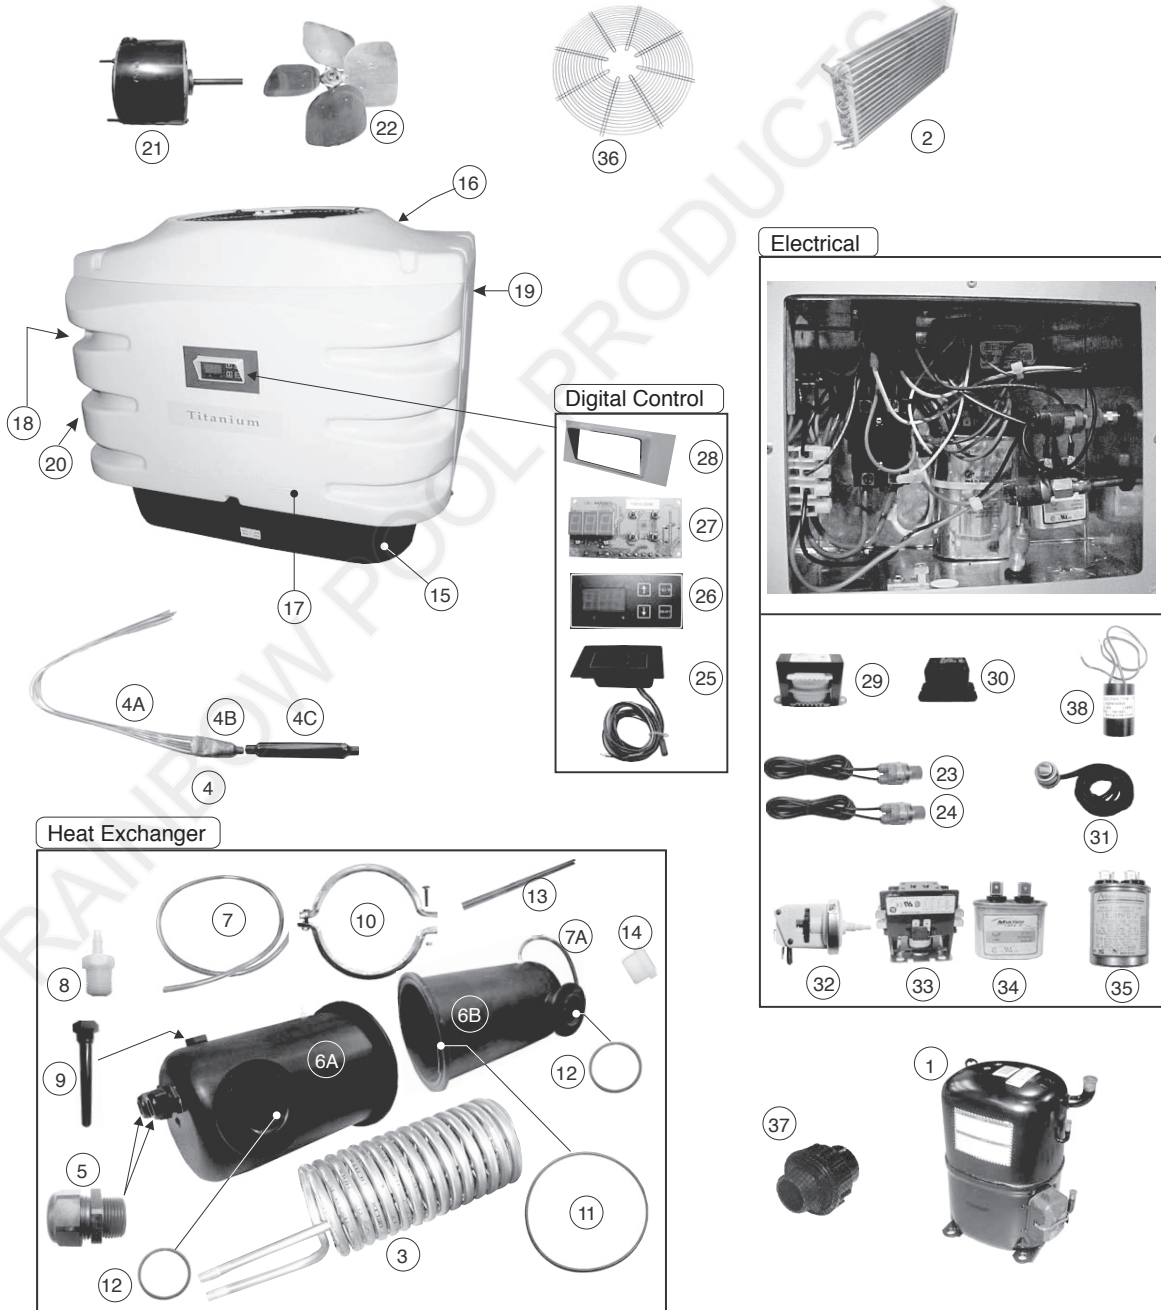

POOL PRODUCTS
Quality Pool & Spa Products

ELECTROHEAT (80)

SPARE PARTS DIAGRAM

Key	Description	Product Code
1	Compressor 1 Phase	69101009
2	Evaporator	69101105
3	Titanium Coil GR 2 / 240"	69101215
4	Capillary Assembly	69101410
4A	Capillary 36" - 6 required	69051317
4B	Refrigerant Distributor 3/8" - 6 Tubes	69101302
4C	Filter / Dryer	69101345
	Water In Canister Assembly 11"	69051219
5	Liquid Tight Connector 3/4" - 2 required	69201300
6A	Canister 11"	69201302
	Clear Plastic Hose 1/8"ID x 1/4"OD (Pressure Switch) - 30"	
7	length	69201303
8	Nipple 1/8" Barb - 3 required	69201306
9	Thermostat Well	69201318
10	Canister Clamp	69801410
11	Canister O ring 7 1/4"	69801504
12	Water Inlet and Outlet O ring - 2 required	69801505
13	Coil Stabiliser - 6 required	69201344
	Water Out Canister Assembly 11"	69051220
6B	Canister 11"	69201302
7A	Clear Plastic Hose 1/8"ID x 1/4"OD - 11" length	69201303
14	Plastic Cap 3/4" NPT - 2 required	69201312
15	Plastic Base	69201801
16	Top Panel	69201802
17	Front Panel	69201803
18	Left Side Panel	69201804
19	Right Side Panel	69201805
20	Electrical Box Cover	69201806
21	Fan Motor 1/6hp	69301006
22	Fan Blade 16"	69301103
23	High Pressure Switch 250-425PSI	69401002
24	Low Pressure Switch 25-50PSI	69401003
25	Digital Control Assembly	69051505
26	Digital Control Touch Pad	69400003
27	Digital Control with Thermocouple	69401000
28	Digital Control Sun Shade	69201516
29	Transformer 240/24-12V	69400001
30	24V Fan Relay	69400002
31	Defrost Control	69401005
32	Water Pressure Switch	69401006
33	Contactora 40A/24V/2 Poles	69501008
34	Fan Run Capacitor	69501103
35	Compressor Run Capacitor 40MFD 440VAC	69501104
36	Fan Grill	69601112
	1.5" NPT Threaded Barrel Union - 40mm Slip Fit Tail Piece	
37	(Black)	1222414
38	24V Time Delay - 3 min	69401016