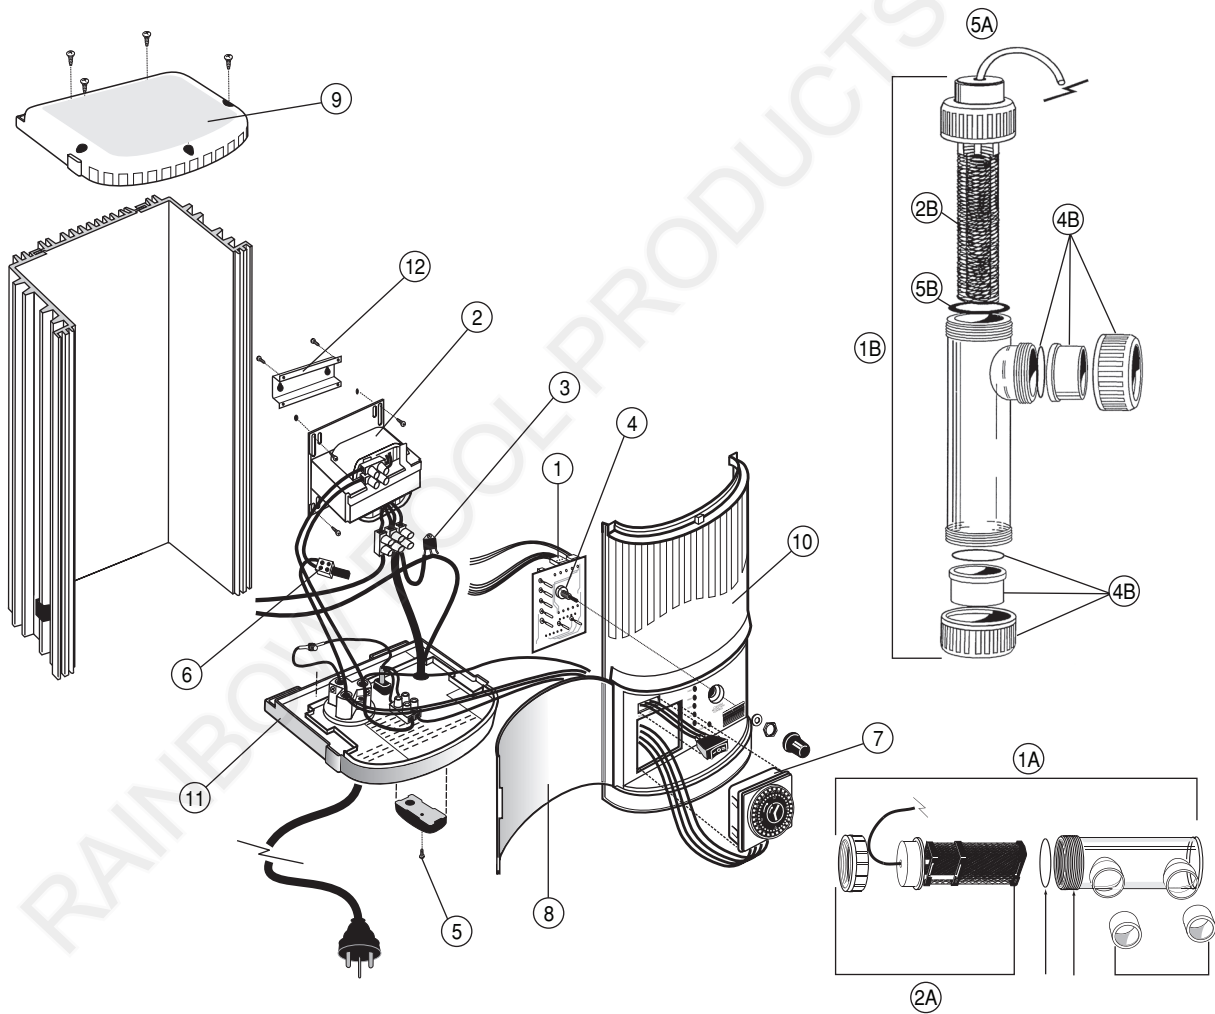

# ELECTROCHLOR 20A, 30A, 20A SC, 30A SC, 25A SC

## SPARE PARTS DIAGRAM

Key	Description	Product Code
1	Manual / OFF / Auto Switch	644084
2	Transformer 20A	64113
2	Transformer 30A	64116
3	SCR Assembly 20A SC & 30A SC	64501A
3	SCR Assembly 20A & 30A	64501B
4	PC Board 20A & 30A	645083
4	PC Board 20A SC & 30A SC	645075
5	Junction Box (Suits All)	64128
6	3 Amp Auto Fuse	641323
7	Timer Only Electrochlor	644072
8	Electrochlor Clear Perspex Front Cover	644025
9	Top	644023
10	Front	644022
11	Base	644024
12	Mounting Bracket	6440713
	Electrochlor Power Pack (20A)	645003
	Electrochlor Power Pack (30A)	645002
	Electrochlor Power Pack (20A SC)	645004
	Electrochlor Power Pack (30A SC)	645001
	Electrochlor 20A LCD Power Pack	6450040
	Electrochlor 30A LCD Power Pack	6450011
	Screw Self Tapping no. 4	S1224715
1A	Electrochlor Cell Assembly Complete with Housing (20A SC)	ACL030
1A	Electrochlor Cell Assembly Complete with Housing (30A SC)	ACL031
2A	Electrochlor Electrode & Head Assembly (20A SC)	AXCL030
2A	Electrochlor Electrode & Head Assembly (30A SC)	AXCL031
1B	Electrochlor Cell Assembly Complete with Housing (20A)	644954
1B	Electrochlor Cell Assembly Complete with Housing (30A)	644953
2B	Cell Electrode Assembly 30A	64428511
2B	Cell Electrode Assembly 20A	64428611
3B	Cell Body (Suits 20A & 30A)	644331
	Cell & Housing Assembly 25A S/Clean MKII	644958
	Cell & Housing Assembly 30A S/Clean MKII	644959
	Cell PLATES Assembly 30A SC MKII	64428512
	Cell PLATES Assembly 25A SC MKII	64428612
	Cell Housing 25A Waterco MKII	644509
	Cell Housing 30A Waterco MKII	644510