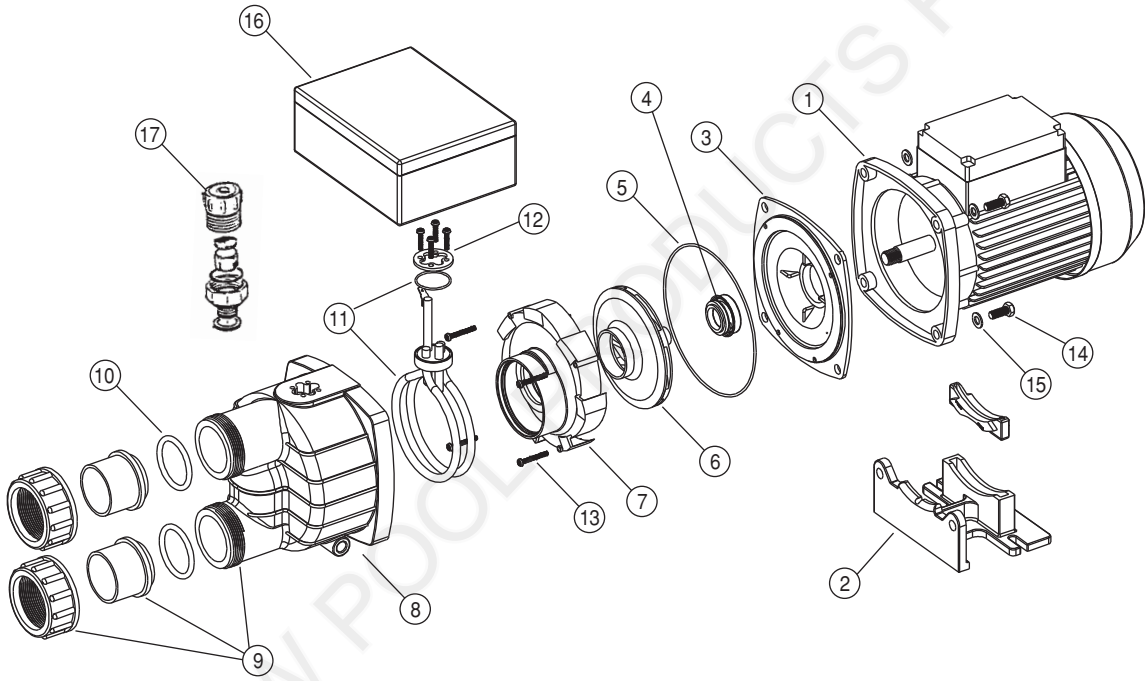

Quality Pool & Spa Products

DELTA HOT PUMP MK2

(Product Code: 246010, 2466020)

SPARE PARTS DIAGRAM

Key	Description	Product Code
1	Motor 1.17kW	6307245
2	Pump Foot	AXPU158
3	Adaptor Plate	63506300
4	Mechanical Seal SS316	6340162
5	O ring Pump Body	S1226911
6	Impeller (Delta Hot 50)	635096
6	Impeller (Delta Hot 75)	635097
7	Diffuser Mk2	638153
8	Pump Body Delta Hot Mk2	6381520
9	Half Union 40mm C/W O ring	122243B
10	40mm Union O ring	64479
11	Element 1.6kw Mk2 C/W O ring (4555140, 142, 144, 1490)	636138681
11	O ring Element BS027 Nitrile 70	63813920
12	Profile Washer S/S	63813899
13	Screw M4x32mm PT SS316	63400832
	M8 Multi Pack Bolts & Washers	63401812
14	4 x 6350530 (M8 x 30 bolt)	
15	4 x 6302180 (M8 washer)	
16	Bottom Control box	S138621
16	Lid Control Box	S138631
17	Air Release Valve	S13841A
n/s	Pressure Switch	6367237
n/s	Switch Air Latch	S12811
n/s	Thermostat Assembly	S13591A
n/s	Bolt M6x20 Hex Set SS316 (motor/foot)	6340040
	Screw M4x20 Pan Head (element, 2 required)	S1348415
	Screw M4x25 Pan Head Phillips 304 (element, 2 required)	634037
	Washer Star 5/32 304 (element, 4 required)	S0972315
	Washer (element, 2 required)	S0889015