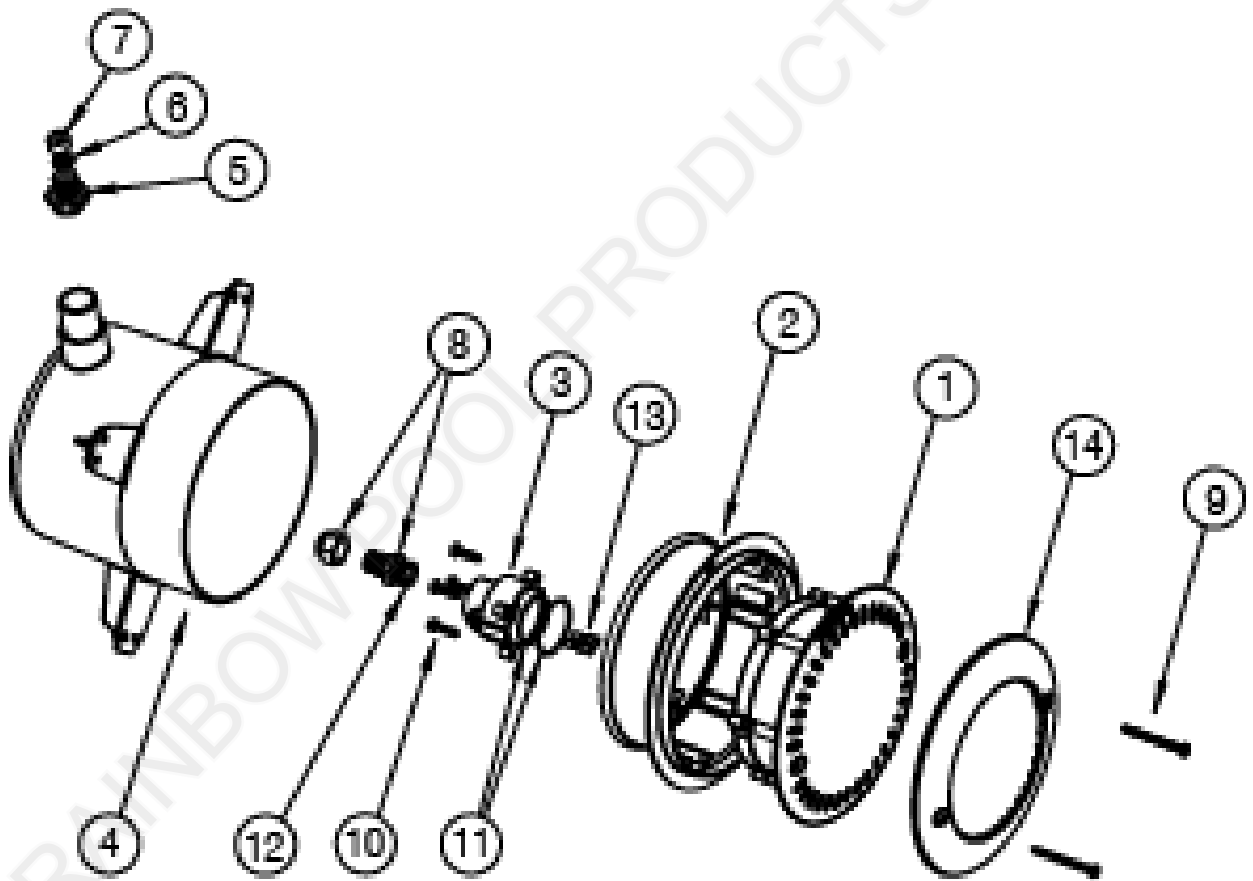

Quality Pool & Spa Products

BRITESTREAM LED NICHE LIGHT

SPARE PARTS DIAGRAM

Key	Description	Product Code
1	UWL Niche LED White	264400
1	UWL Niche LED Blue	264406
	Niche Housing Only	264420
3	Gland Mount	6501107
3	Gland Mount (for 12m cable)	6501108
8	Cable Gland	650152
8	Cable Gland (for 12m cable)	6501124
9	Screw x 2	6501122
10	Screw x 4	6501121
11	O ring BS 025 x 2	6501117
12	O ring Metric 15 x 15	650153
12	O ring BS 019	6501125
13	Terminal Female x 2	S13879
14	Dress Ring	6501130
n/s	UWL Niche LED White Replacement Kit	264403
n/s	UWL Niche LED Blue Replacement Kit	264404