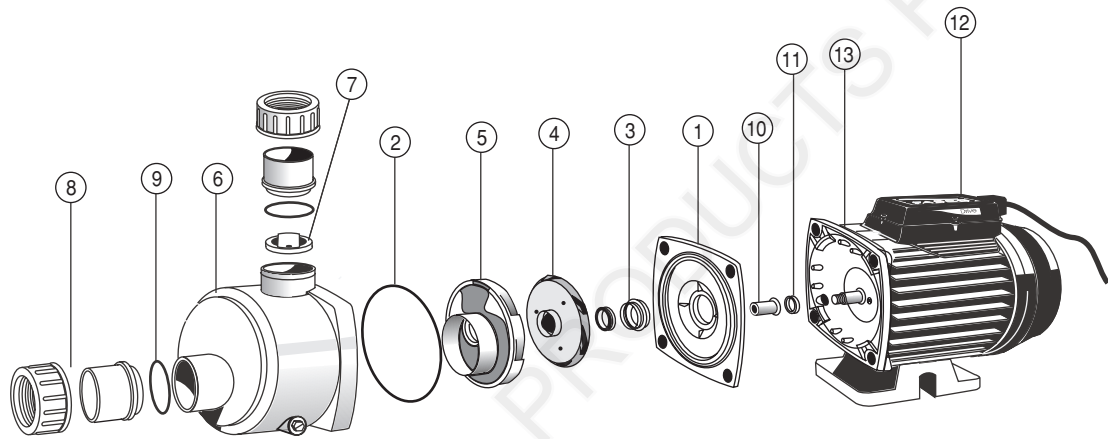

### SPARE PARTS DIAGRAM

Key	Description	Product Code
1	Adapter plate	S121691
2	Pump body o ring	S1226911
3	Mechanical seal	6340162
4	Impeller (Aquastream Solar 50 MK I)	63613885
4	Impeller (Aquastream Solar 75 MK I)	63613886
4	Impeller (Aquastream Solar 100 MK I)	S12937E1
4	Impeller (Aquastream Solar 125 MK I)	S12938E1
4	Impeller (Aquastream Solar 150 MK I)	63613887
7	Clacker valve (drain down)	S126761
8	Half barrel union c/w o ring	S13185A
9	Union o ring	S0809711
10	Flinger (shroud)	S121671
11	Shim (set of 3)	S1228633
12	Motor 1.17kW with foot ( 50 - 125)	6307245A
12	Motor 1.68kW (150) no slinger required	635035L
	Pump foot (for 635035L)	6350720
13	Motor end shield (for 6307245A)	634047
n/s	Aquastream solar multi pack M8 bolts & washers	S11609641
	4 x 6350540 (M8 x 40 bolt)	
	4 x 6302180 (M8 washer)	
	4 x 63024 (Nut 8mm)	
	Hex Set Screw M6x20 S/S316 (2 required)	6340040
	M8 x 55 bolt (150 MK I) - 2 required	S116086