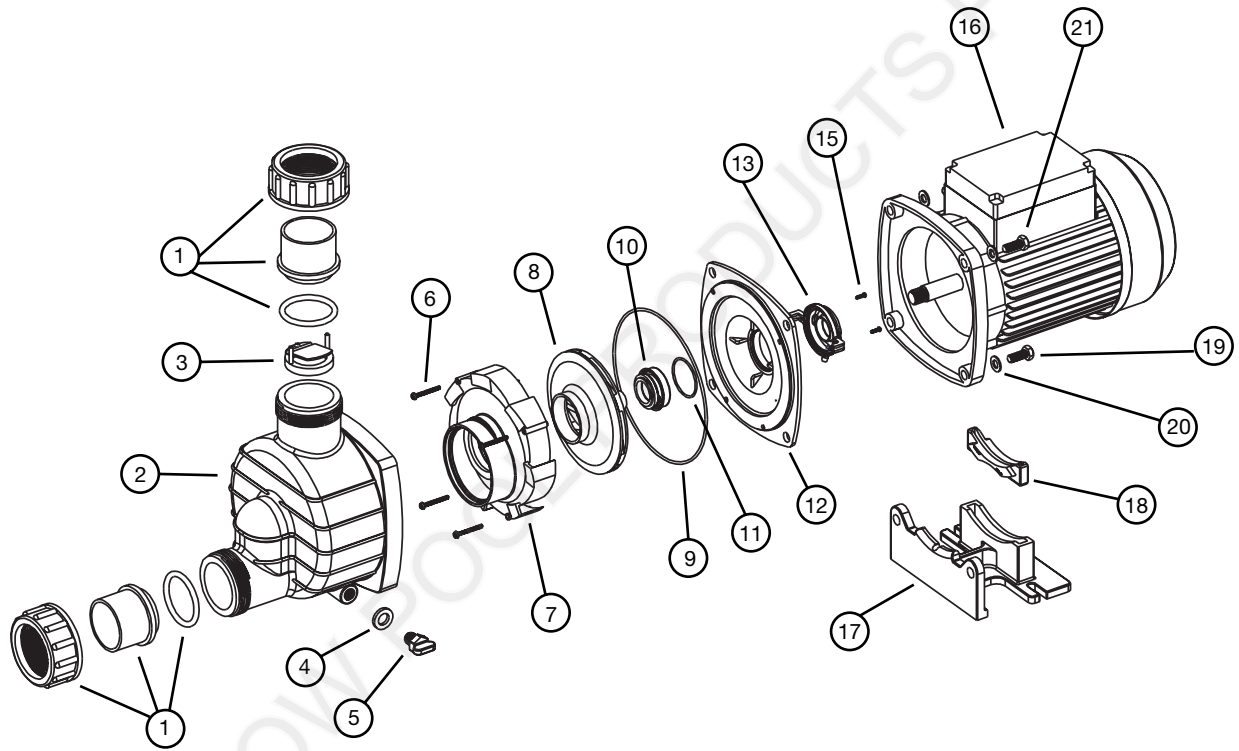

Quality Pool & Spa Products

AQUASTREAM SOLAR MK II

(Product Code: 24530500, 24530750, 245301000, 245301250, 245301500)

SPARE PARTS DIAGRAM

Key	Description	Product Code
1	Half Union 40mm C/W O ring	122243B
1	O ring Half Union 40mm	64479
2	Pump Body	635079
3	Solar Check Valve	85517
4	Drain Plug Washer	S0808921
5	Drain Plug	63402302
7	Diffuser	638153
8	Impeller (Aquastream Solar 50)	63613892
8	Impeller (Aquastream Solar 75)	635096
8	Impeller (Aquastream Solar 100)	635097
8	Impeller (Aquastream Solar 125)	6350984
8	Impeller (Aquastream Solar 150)	635099
9	Pump Body O ring	S1226911
	Adapter Kit - Consists Of:	63506350
12	6350635 - Adapter Plate	
13	6340165 - Flange Protector Kit	
15	63400833 - Screws (2 required)	
10	6340162 - Mechanical Seal	
11	63813922 - O ring	
6	S1290816 - Screws M3 x 30 (4 required)	
16	Motor 1.17kW No Slinger Required (50-125)	6307245
16	Motor 1.68kW (150) No Slinger Required	635035L
17	Pump Foot (Aquastream Solar 50-125)	635072
	Pump Foot (Aquastream Solar 150)	6350720
18	Pump Foot Insert (Aquastream Solar 50-125)	635074
	Multi Pack M8 Bolts & Washers	63505321
19	2 x 6350540 (M8 x 40 bolt)	
20	4 x 6302180 (M8 washer)	
21	2 x 6350530 (M8 x 30 bolt)	
n/s	Motor End Shield (for 6307245A)	634047