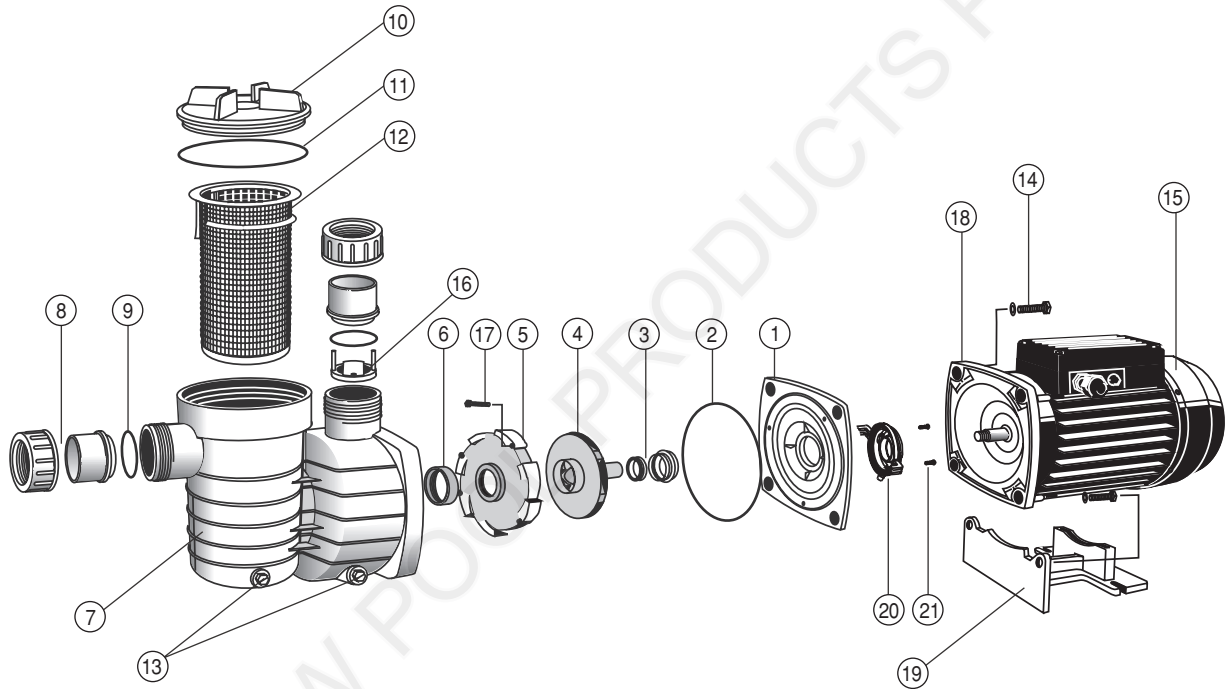

POOL PRODUCTS

Quality Pool & Spa Products

AQUASTREAM

(post Jan 1999, Also AQUASWIM Series 40)
(Product Code: 2431075, 2431100, 2431125, 2431150)

SPARE PARTS DIAGRAM

Key	Description	Product Code
2	Body O ring	S1226911
4	Impeller (Aquastream 50)	635065
4	Impeller (Aquastream 75)	635066
4	Impeller (Aquastream 100)	635067
4	Impeller (Aquastream 125)	635068
4	Impeller (Aquastream 150)	635069
5	Diffuser	635061
6	Diffuser Gasket	635060
7	Pump Face H/L Pot	635059
8	Half Barrel Union C/W O ring	122243B
9	Union O ring	64479
10	H/L Pot Lid	635051
11	H/L Pot Lid O ring	635052
12	H/L Pot Basket	635054
13	Drain Plug	63402302
14	Aquamite Multi Pack M8 Bolts & Washers	63505321
	2 x 6350530 (M8 x 30 bolt)	6350530
	4 x 6302180 (M8 Washer)	6302180
	2 x 6350540 (M8 x 40 Bolt)	6350540
15	Motor 1.17kW With Foot (50 - 125)	6307245A
15	Motor 1.68kW (150) No Slinger Required	635035L
16	Clacker Valve (drain down)	85517
18	End Shield (for 6307245A)	634047
19	Pump Foot (for 6307245A)	AXPU158
19	Pump Foot (for 635035L)	6350720
n/s	Toolbar (suits all pumps)	634086
	Aquastream Adaptor Kit:-	63506350
1 & 17	6350635 Aquastream Bracket Kit	
	S1290816 - Screw M3x30mm Pan Head SS (each, 4 required)	
17	6340164- Flange Protector Kit	
20	63400833 - Screw #4x3/8" Pan Head SS (each, 2 required)	
21	6340162 - Mechanical Seal SS 316	
3		