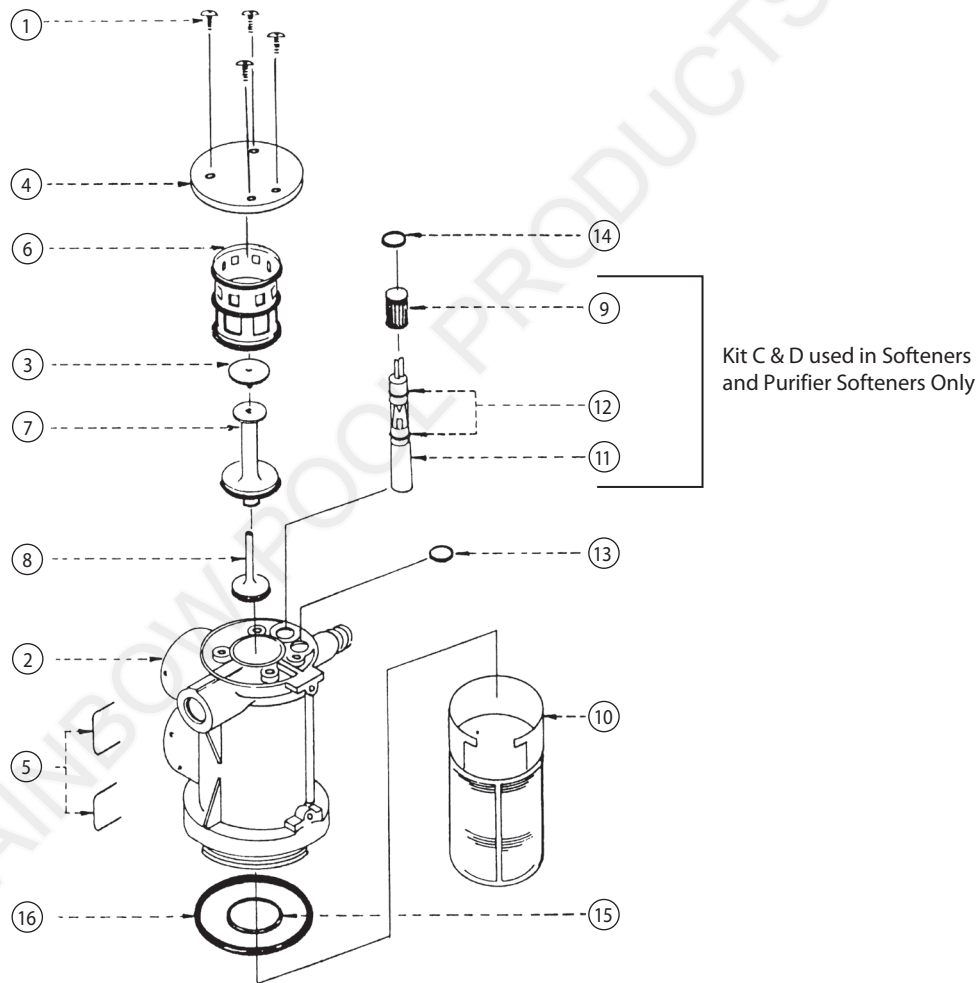

A 10 VALVE

SPARE PARTS DIAGRAM

Key	Description	Product Code
1	Stainless Steel Screw (refer kit B)	7251780
2	A10 Valve Body (purifier/softener)	72525175
2	A10 Valve Body Filter	72522543
4	Top Cover	72512073
5	Circlip	72512085
10	Assy Screen & Connector	72523037
15	O ring Centre Tube	72591118
16	O ring Under A10 Valve	72591332
	Kit B (1,6,7,8,13,14)	72525117
	Kit C (9,11,12) S14, S14A, PS9,T14,P30,PS20A	72525118
	Kit D (9,11,12)S7,S7A,PS4,PS4A,S17,PS10A	72525119
	A10 Valve Assembly (S7, S7A)	72522066
	A10 Valve Assembly (S14,S14A)	72525276
	A10 Valve Assembly (FS40/A,CU40/A,MB6,CF6)	72522521
	A10 Valve Assembly Filter (MB6A,CF6A)	72525703