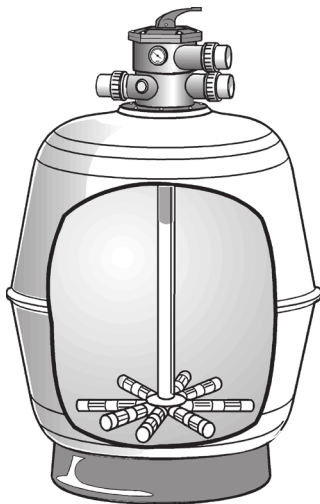

RAINBOW
POOL PRODUCTS
 Quality Pool & Spa Products

MICRON/THERMOPLASTIC/HYDRON

(Common Parts)

SPARE PARTS DIAGRAM

THERMOPLASTIC SAND FILTER

MICRON SAND FILTER

| Part No: | | 620921 | 620922 | 620923 | 620924 | 620925 |
|-------------|----------|----------|--------|--------|--------|---------------------|
| Model | | LATERALS | | | | Lateral End Cap Nut |
| Model | Manifold | 75mm | 110mm | 145mm | 200mm | |
| T400 | 40mm | 8 | - | - | - | 8 |
| T450 | 40mm | - | 8 | - | - | 8 |
| T500 | 40mm | - | 8 | - | - | 8 |
| T600 | 40mm | - | - | 8 | - | 8 |
| S500 | 40mm | - | 8 | - | - | 8 |
| S600 | 40mm | 8 | 8 | - | - | 8 |
| S700 / F700 | 40mm | - | - | - | 8 | 8 |
| S702 / F702 | 50mm | - | - | - | 8 | 8 |
| S750 | 50mm | 8 | - | 8 | - | 8 |
| S800 | 50mm | 8 | - | 8 | - | 8 |
| S900 | 50mm | - | - | 16 | - | 8 |

| Key | Description | Product Code |
|-----|---|--------------|
| | Lateral Capped Threaded | 62090 |
| | Lateral Extension Threaded | 62091 |
| | Manifold Threaded 40mm | 620892 |
| | Manifold Threaded 50mm | 620893 |
| | Lateral Threaded 75mm | 620921 |
| | Lateral Threaded 110mm | 620922 |
| | Lateral Threaded 145mm | 620923 |
| | Lateral Threaded 200mm | 620924 |
| | Lateral Threaded Cap | 620925 |
| | Lateral Threaded Plug | 6209251 |
| | Valve Neck O ring (Suits 40mm MPV) | 62100 |
| | Micron Valve Gasket (50mm) | 62101 |
| | Micron S/S Dome Nut & Washer (Set of 12) | 62102 |
| | Pressure Gauge Back Mount | 62109 |
| | Pressure Gauge Side Mount | 62161 |
| | Pressure Gauge 100mm - 600 kPa | 621621 |
| | Pressure Gauge Back Mount (Oil Filled) 400kPa | 621630 |
| | Pressure Gauge Side Mount (Oil Filled) 400kPa | 621632 |
| | 40mm Half Union | 122243B |
| | 40mm Union O ring | 64479 |
| | 50mm Half Union | 634024B |
| | 50mm Union O ring | 6340241 |
| | 80mm Half Union (Black) with O ring | 6340803 |
| | 80mm Half Union O ring | 6302550 |
| | Drain Plug 25mm Complete (S600 Premium) | 6209304 |