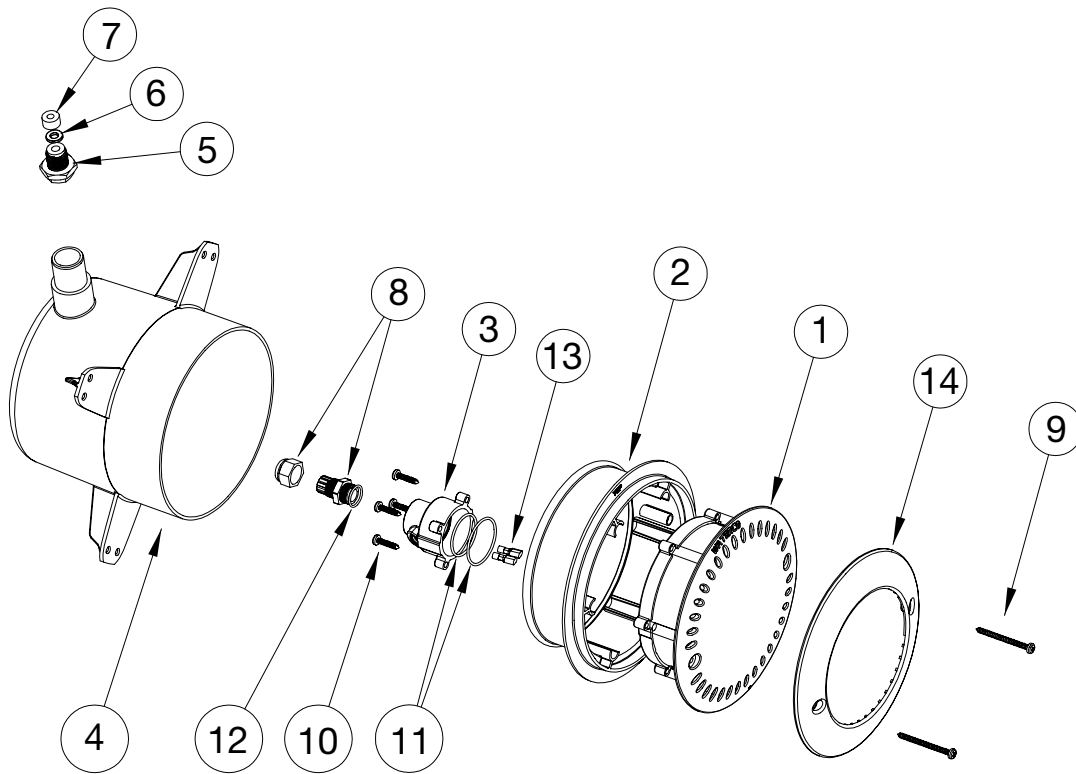

BRITESTREAM LED NICHE LIGHT

(Product Codes: 264410, 264411, 264412, 264413, 264417, 264418)

Part Number	Product Description	Diagram Number
264421	Wet niche Assembly Black	
650114	BriteStream niche cable mounting kit	3,8,10,11,12
6501108	Gland Mount	3
6501124	Cable Gland	8
6501122	Screw x 2	9
6501130	Dress Ring	14
264403	UWL niche LED white replacement kit	n/s
264404	UWL niche LED blue replacement kit	n/s
264419	Niche 8 LED RGB Replacement MK2	n/s
264507	UWL 8 LED RGB Replacement MK2	n/s

Rainbow Pool Products

PO Box 2388, Mansfield Qld 4122

Telephone STD 61-7-3849 5385

Facsimile STD 61-7-3849 5384

Email: info@rainbowpoolproducts.com.au

Web: www.rainbowpoolproducts.com.au