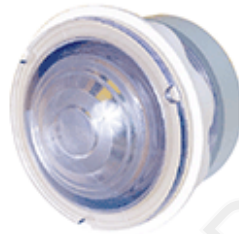

Quality Pool & Spa Products

WATERCO SPA LIGHTS

Code	Description
ASP078	Spa Light - 12volt front access
ASP077	Spa Light Standard

RAINBOW POOL PRODUCTS PTY LTD