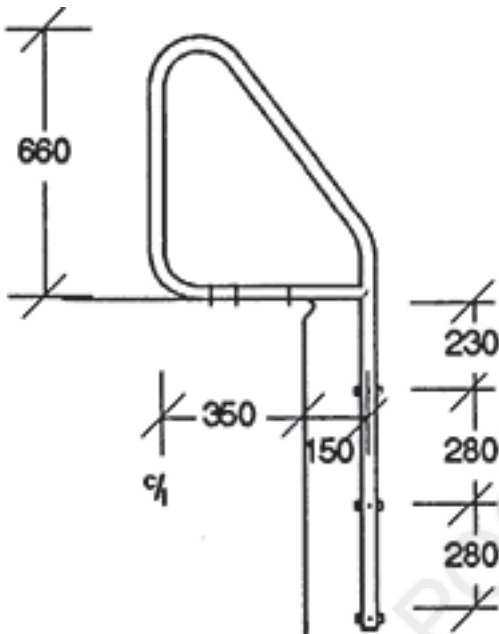

RESIDENTIAL LADDER - MODEL LP

Model LP Deck Mount Ladder

For pools with Vinyl Lining, also used on Rafts, Piers etc. As the decks will vary in thickness we do not stock bolts for this ladder.

SPECIFICATIONS

Model LP Deck Mount Ladder

The Pooldeck LP ladder has been designed for above ground pools with a deck. The ladder is bolted to the deck, this allow the steps to hang down without touching the walls. Fitted with white moulded treads reinforced with stainless steel rod with dome nuts for extra strength, 500 mm wide c/c.

Material: Stainless Steel 38mmø mirror polished.