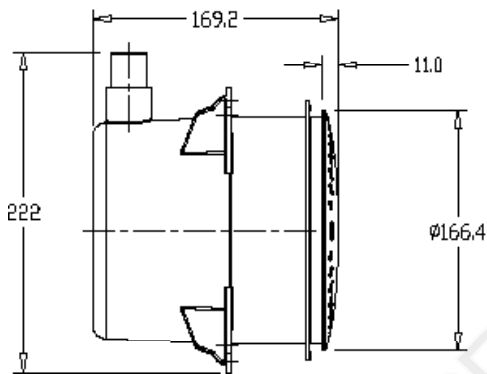

BRITESTREAM LED NICHE LIGHT

| Code | Description | |
|--------|--|-----|
| 264400 | BriteStream LED Niche Light | 12m |
| 264401 | BriteStream LED Niche Light | 20m |
| 264403 | BriteStream LED Niche replacement kit | 1m |
| 264406 | BriteStream Blue LED Niche Light | 12m |
| 264407 | BriteStream Blue LED Niche Light | 20m |
| 264404 | BriteStream Blue LED Niche replacement kit | 1m |

- Projects ONLY 9mm into the pool or spa
- Super bright LED's capable of delivering 352 lumens (White LED)
- Polycarbonate construction
- Life span of over 70 000 hours
- 180° illumination
- Uniform diffusion of light
- Operates on only 15% of the electrical power of a halogen light

Light Output 352 lumens Zonal Distribution 0 to 180 degrees Power Usage 15Watt Input Voltage 12V AC LED Life 70,000 hours

RAINBOW POOL PRODUCTS LTD