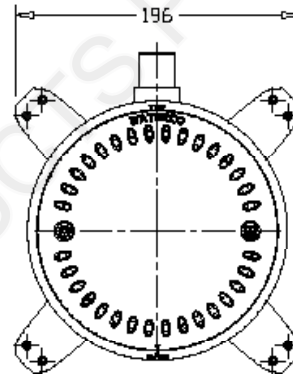

BRITESTREAM LED NICHE LIGHT

Code	Description	
264400	BriteStream LED Niche Light	12m
264401	BriteStream LED Niche Light	20m
264403	BriteStream LED Niche replacement kit	1m
264406	BriteStream Blue LED Niche Light	12m
264407	BriteStream Blue LED Niche Light	20m
264404	BriteStream Blue LED Niche replacement kit	1m

- Projects ONLY 9mm into the pool or spa
- Super bright LED's capable of delivering 352 lumens (White LED)
- Polycarbonate construction
- Life span of over 70 000 hours
- 180° illumination
- Uniform diffusion of light
- Operates on only 15% of the electrical power of a halogen light

Light Output 352 lumens Zonal Distribution 0 to 180 degrees Power Usage 15Watt Input Voltage 12V AC LED Life 70,000 hours

RAINBOW POOL PRODUCTS LTD