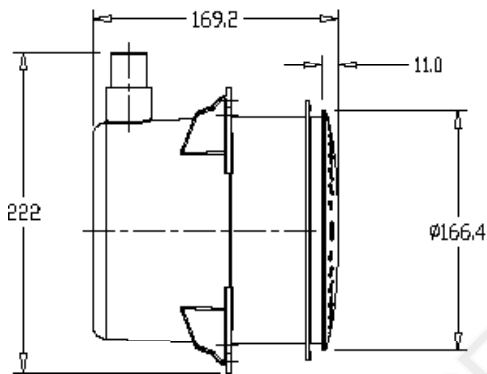

BRITESTREAM LED NICHE LIGHT

Code	Description	
264400	BriteStream LED Niche Light	12m
264401	BriteStream LED Niche Light	20m
264403	BriteStream LED Niche replacement kit	1m
264406	BriteStream Blue LED Niche Light	12m
264407	BriteStream Blue LED Niche Light	20m
264404	BriteStream Blue LED Niche replacement kit	1m

- Projects ONLY 9mm into the pool or spa
- Super bright LED's capable of delivering 352 lumens (White LED)
- Polycarbonate construction
- Life span of over 70 000 hours
- 180° illumination
- Uniform diffusion of light
- Operates on only 15% of the electrical power of a halogen light

Light Output 352 lumens Zonal Distribution 0 to 180 degrees Power Usage 15Watt Input Voltage 12V AC LED Life 70,000 hours

RAINBOW POOL PRODUCTS LTD