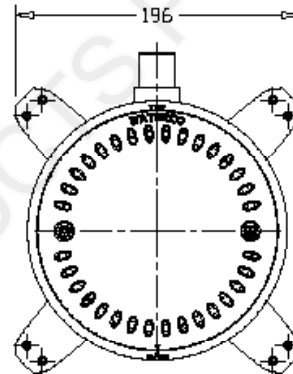

BRITESTREAM LED NICHE LIGHT

| Code | Description | |
|--------|--|-----|
| 264400 | BriteStream LED Niche Light | 12m |
| 264401 | BriteStream LED Niche Light | 20m |
| 264403 | BriteStream LED Niche replacement kit | 1m |
| 264406 | BriteStream Blue LED Niche Light | 12m |
| 264407 | BriteStream Blue LED Niche Light | 20m |
| 264404 | BriteStream Blue LED Niche replacement kit | 1m |

- Projects ONLY 9mm into the pool or spa
- Super bright LED's capable of delivering 352 lumens (White LED)
- Polycarbonate construction
- Life span of over 70 000 hours
- 180° illumination
- Uniform diffusion of light
- Operates on only 15% of the electrical power of a halogen light

Light Output 352 lumens Zonal Distribution 0 to 180 degrees Power Usage 15Watt Input Voltage 12V AC LED Life 70,000 hours

RAINBOW POOL PRODUCTS LTD