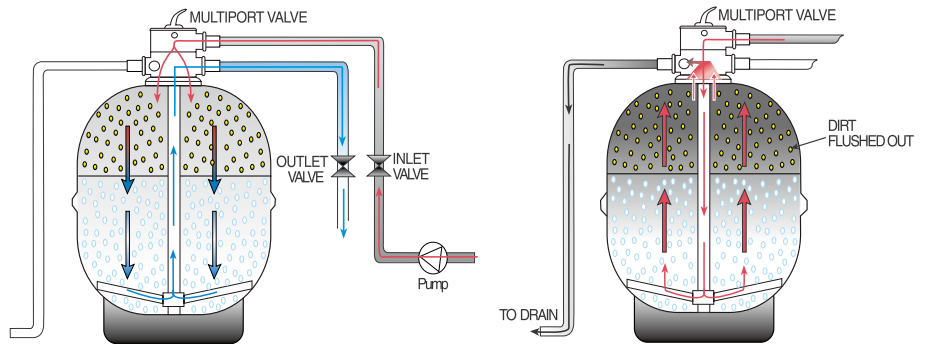

Manufactured from the highest grade of non corrosive materials and applying precision plastic injection moulding techniques, Thermoplastic filters are built for long lasting performance.