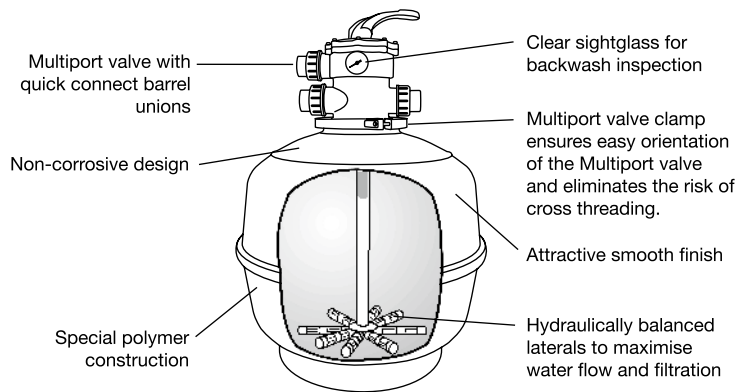

THERMOPLASTIC TOP MOUNT SAND FILTERS

Part Number	Product Description	Nominal Size
22601650	T400 c/w 40mm MPV	16"
22601850	T450 c/w 40mm MPV	18"
22602050	T500 c/w 40mm MPV	20"
22602450	T600 c/w 40mm MPV	24"