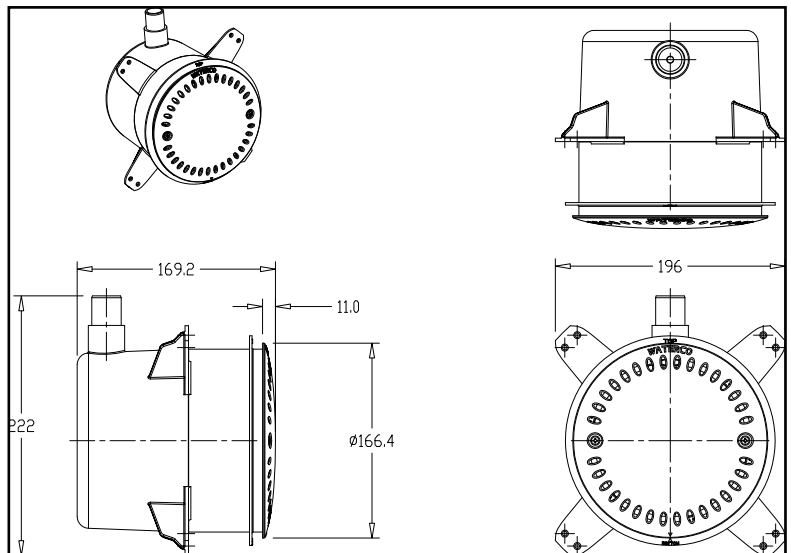

Technical Specifications

Zonal Distribution	Power Usage	Input Voltage	LED Life
0 to 180 degrees	15Watt	12V AC	70,000 hours

Optional Stainless Steel Rim

Warranty

BriteStream LED lights are covered by a comprehensive 12 month warranty.