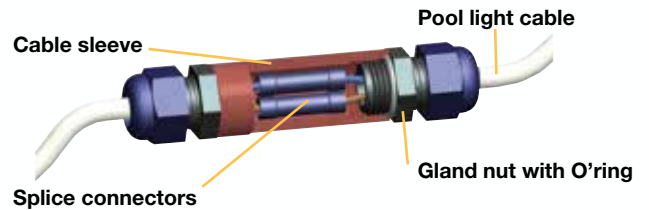

**Superior Construction**  
BriteStream's LED's are totally enclosed in a waterproof Polycarbonate housing.

**Pool Cleaner Shield**  
Improves the aesthetics of the installation and prevents the pool cleaner's skirt from being trapped behind the light.

**Easily replace your existing pool halogen lights.**

BriteStream Light can easily replace an existing halogen light, slashing your pool light electrical power requirements by 85%. BriteStream LED Replacement Kit is supplied with a Retrofit Connector (IP68) and an Universal Pool Light Adaptor.

**Universal Pool Light Adaptor**  
The Universal Pool Light Adaptor is designed to adapt the Britestream to the following light fittings.

- AQ Aquaquip
- SE Spa Electric
- SW Swim World
- PR Pool Rite
- ST Stroud

**Retrofit Connector (IP68)**

Easy to use Retrofit Connector, simply crimp both connections with the splice connectors, slide the cable sleeve over the connection and hand tighten the gland nuts.

**Dimensions**