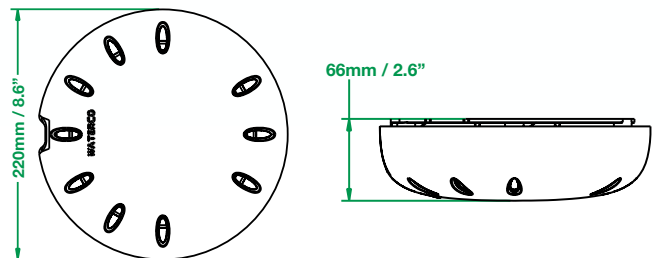

**Retrofit Connector (IP68)**

Easy to use Retrofit Connector, simply crimp both connections with the splice connectors, slide the cable sleeve over the connection and hand tighten the gland nuts.

**Dimensions**