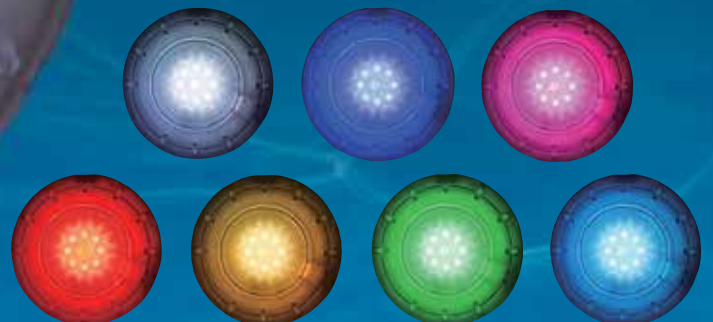

# BRITESTREAM

MULTICOLOURED LED LIGHT

Britestream Multicoloured LED light can produce a multitude of different colours without the need for coloured lenses. The light's multicoloured combinations are easily programmed via its light switch.

Britestream LED Light utilises energy efficient super bright LED's and operates on only 15 watts of energy.

- Energy saving - operates on 15% of the electrical power of a halogen light
- Long life span of over 70,000 hours
- Universal light adaptor and easy to use retrofit connector

The BriteStream Multicoloured LED light is cleverly designed with a built in colour memory, which means that the light's multicoloured LED's will simply default to its last colour selection. Nine different colour programs are available:

SWITCH SEQ NO	COLOURS & MODES SELECTION	
1	WHITE	
2	SLOW CHANGING COLOURS - 20 SECOND RAMPING	
3	FAST CHANGING COLOURS - 5 SECOND RAMPING	
4	BLUE	
5	MAGENTA	
6	RED	
7	YELLOW - GREEN (GOLD)	
8	GREEN	
9	AQUA	