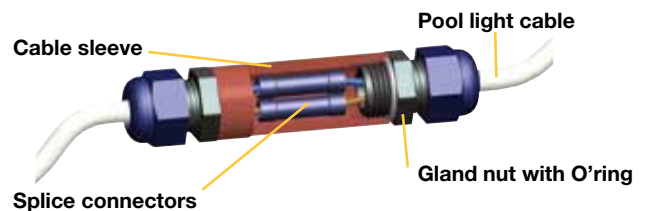

Britestream LED Light utilises energy efficient super bright LED's and operates on only 15 watts of energy.

- Energy saving - operates on 15% of the electrical power of a halogen light
- Long life span of over 70,000 hours
- Universal light adaptor and easy to use retrofit connector

Easily replace your existing pool halogen lights.

BriteStream Light can easily replace an existing halogen light, slashing your pool light electrical power requirements by 85%. BriteStream LED Replacement Kit is supplied with a Retrofit Connector (IP68) and an Universal Pool Light Adaptor.

Universal Pool Light Adaptor

The Universal Pool Light Adaptor is designed to adapt the Britestream to the following light fittings.

- AQ Aquaquip
- SE Spa Electric
- SW Swim World
- PR Pool Rite
- ST Stroud

Retrofit Connector (IP68)

Easy to use Retrofit Connector, simply crimp both connections with the splice connectors, slide the cable sleeve over the connection and hand tighten the gland nuts.

Dimensions