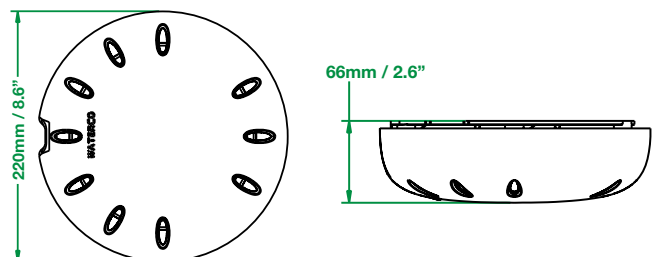

Retrofit Connector (IP68)

Easy to use Retrofit Connector, simply crimp both connections with the splice connectors, slide the cable sleeve over the connection and hand tighten the gland nuts.

Dimensions