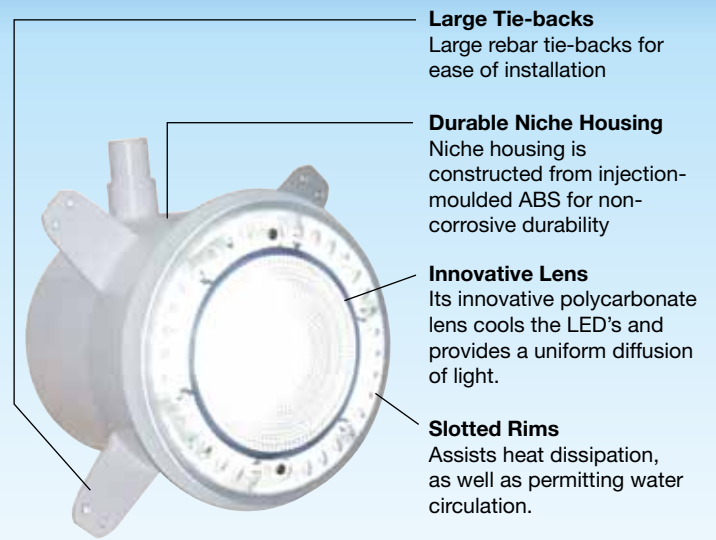

# BRITESTREAM

MULTICOLOURED LED NICHE LIGHT

Britestream Multicoloured LED light is a flush mounted light which protrudes only 11mm from the pool/spa wall.

Britestream Multicoloured LED light can produce a multitude of different colours without the need for coloured lenses. The light's multicoloured combinations are easily programmed via its light switch.

Britestream LED Light utilises energy efficient super bright LED's and operates on only 15 watts of energy.

- Energy saving – operates on 15% of the energy of a halogen pool light
- Long life – LED life span of over 70,000 hours
- Optional Stainless Steel Rim

The Britestream Multicoloured LED light is cleverly designed with a built in colour memory, which means the light's multicoloured LED's always defaults to its last colour selection. Nine different colour programs are available:

#### Technical Specifications

**Triple seal connection**  
Three O'rings are in place to provide a triple seal eliminating the possibility of any leakages travelling up the power cord.

**Optional Stainless Steel Rim**