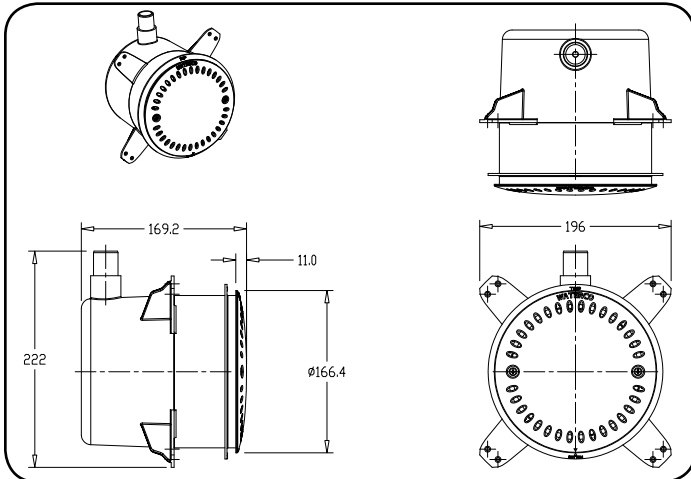

# BRITESTREAM

MULTICOLOURED LED NICHE LIGHT

Britestream Multicoloured LED light is a flush mounted light which protrudes only 11mm from the pool/spa wall.

Britestream Multicoloured LED light can produce a multitude of different colours without the need for coloured lenses. The light's multicoloured combinations are easily programmed via its light switch.

#### Technical Specifications

**Triple seal connection**  
Three O'rings are in place to provide a triple seal eliminating the possibility of any leakages travelling up the power cord.

**Optional Stainless Steel Rim**