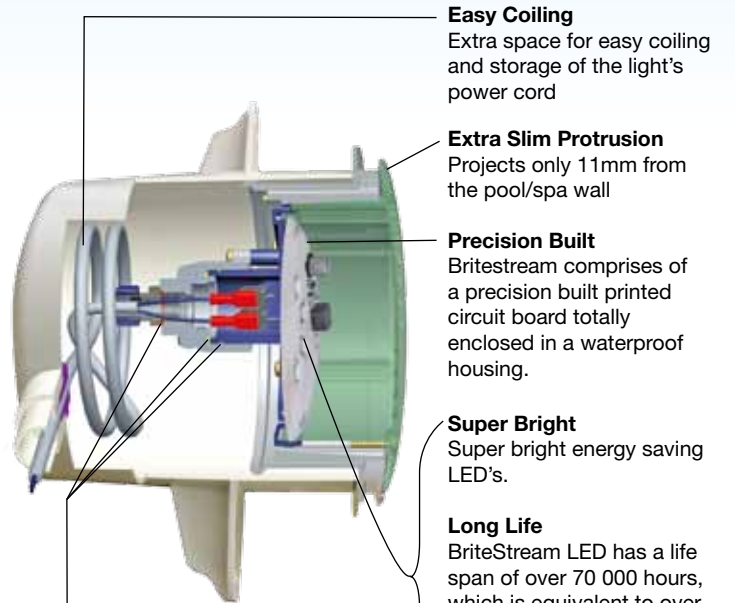

# BRITESTREAM

MULTICOLOURED LED NICHE LIGHT

Britestream Multicoloured LED light is a flush mounted light which protrudes only 11mm from the pool/spa wall.

Britestream Multicoloured LED light can produce a multitude of different colours without the need for coloured lenses. The light's multicoloured combinations are easily programmed via its light switch.

Britestream LED Light utilises energy efficient super bright LED's and operates on only 15 watts of energy.

- Energy saving – operates on 15% of the energy of a halogen pool light
- Long life – LED life span of over 70,000 hours
- Optional Stainless Steel Rim

The Britestream Multicoloured LED light is cleverly designed with a built in colour memory, which means the light's multicoloured LED's always defaults to its last colour selection. Nine different colour programs are available:

#### Technical Specifications

**Triple seal connection**  
Three O'rings are in place to provide a triple seal eliminating the possibility of any leakages travelling up the power cord.

**Optional Stainless Steel Rim**