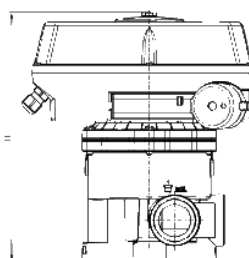

Electrical Data

Voltage	230 VAC
Frequency	50/60 Hz
Protective system	IP65

40mm - 50mm