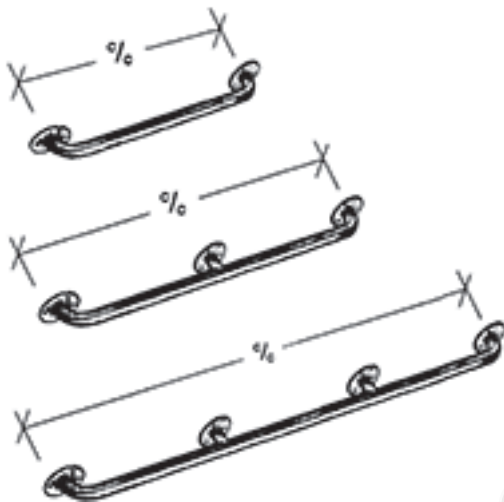

RESIDENTIAL HAND RAIL - MODEL MPS

Model MPS Safety Rails

Code	Description
PDA741	MPS 300mm
PDA742	MPS 450mm
PDA743	MPS 600mm
PDA744	MPS 750mm
PDA745	MPS 900mm
PDA746	MPS 1200mm
PDA747	MPS 1500mm
PDA748	MPS 2000mm (with 1 middle bracket)
PDA749	MPS 3000mm (with 1 middle bracket)

SPECIFICATIONS

Model MPS Safety Rails

The MPS Safety Hand Rail can be used in or out of the pool.

- Hydrotherapy
- Learn to Swim
- Change Rooms
- Stairs
- Wherever a hand rail is required.

Material: Stainless Steel 38mmØ mirror polished.

Flanged Top: A flange allows you to fix the rail to the wall using a bolt and plug set or similar. (3 per flange)