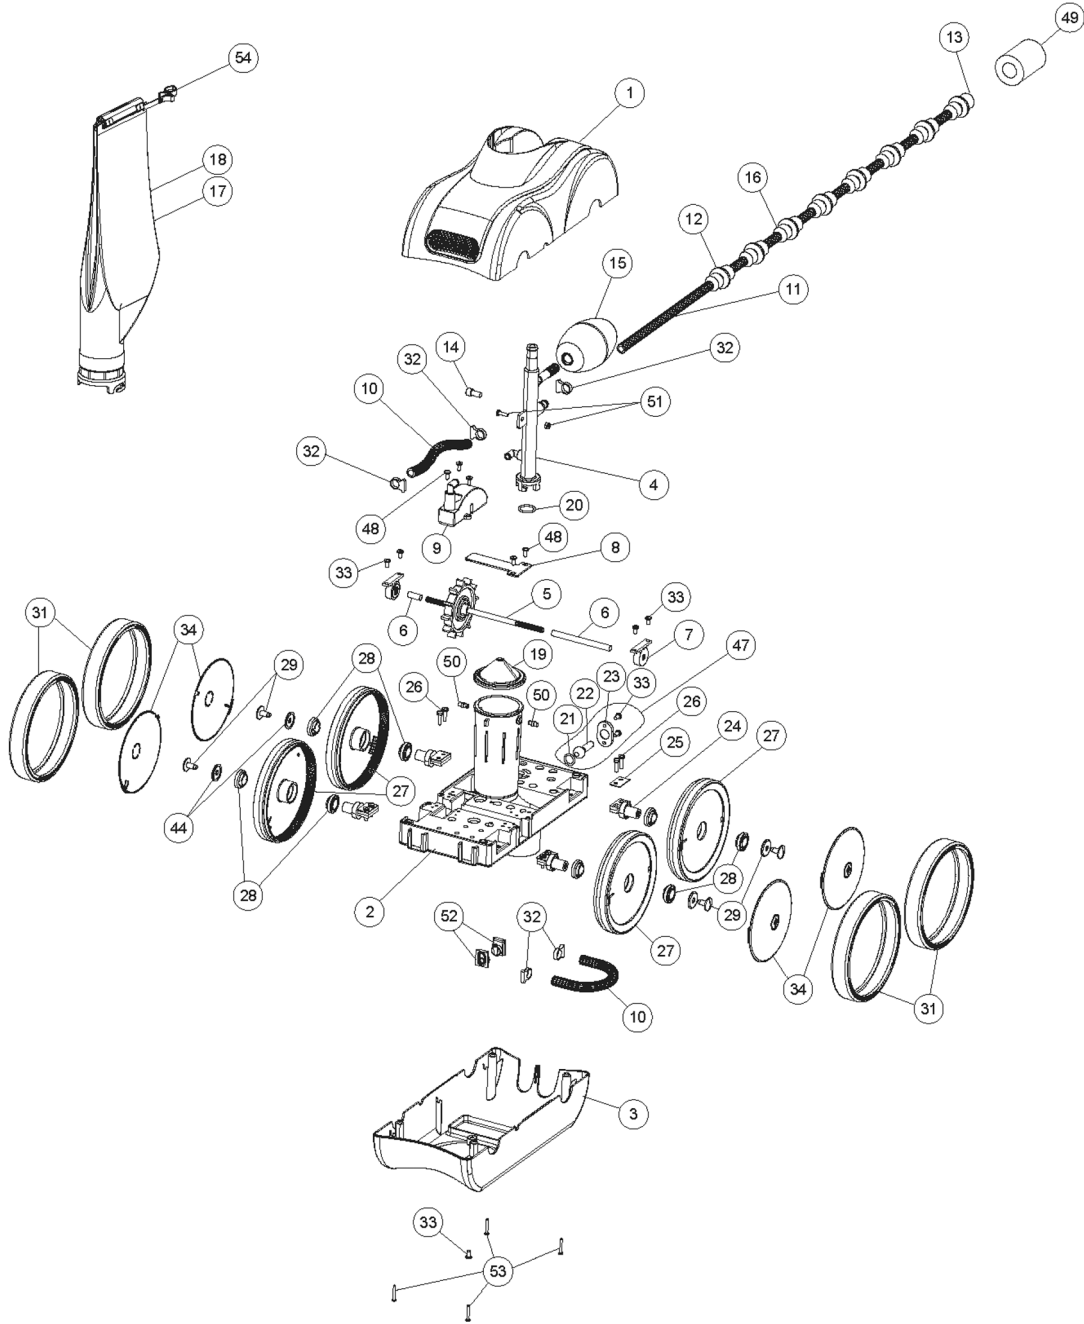

LEGEND®

LL505G AND LL505GG REPLACEMENT PARTS

LEGEND® (CONT'D)

LL505G AND LL505GG REPLACEMENT PARTS

Item	Part No.	Qty.	Description
LEGEND 4 WHEEL REPLACEMENT PARTS			
1	360003	1	Top Cover
2	LLU145N	1	Main Frame
3	360004	1	Bottom Cover
4	LLU6	1	Feed Mast w/O-Ring - White
5	EC86	1	Turbine Drive Shaft - Complete
6	EC83	2	Turbine Spacers
7	EC80	2	Turbine Bearings
8	EA40	1	Turbine Shaft Shield
9	EC110	1	Turbine Cover w/Elbows
10	EC120	2	Turbine/Venturi Hose 7-3/4 in. length
11	EB5L	1	Sweep Hose - Complete
12	EB10	9	Sweep Hose - Wear Ring
13	EB25	1	Sweep Hose - Jet w/Collar
14	370198	1	Sweep Hose - Adjustment Screw
15	EA20	1	Ballast Float
16	EH07		Sweep Hose - Hose Sleeve
17	EU15	1	Coarse Mesh Bag - Blue (Optional - not shown)
18	360002	1	Fine Mesh Bag - Mechanical Lock
19	EU9	1	Debris Valve
20	EU7	1	O-Ring for Feed Mast
21	E18	1	O-Ring for Thrust Jet
22	EC130	1	Thrust Jet
23	EC135	1	Thrust Jet - Plate
24	EC65	4	Axle - Large Wheels
25	EC70	4	Axle Plate
26	370258Z	8	Axle Screw w/Lock Washer
27	360006	4	Wheel w/Out Bearings
28	EC60	8	Wheel Bearings - Only
29	EC55	4	Wheel Screw Plastic
30	E10	1	Back-up Valve
31	360007	4	Wheel - Rubber Tire
32	EB15	5	Hose Clamp
33	EC40	7	Screw
34	360005	4	Hub Cap
35	LD50	1	Feed Hose - Soft - 10 ft.
36	ED10P	10	Float - Feed Hose
37	LD45	2	Feed Hose - White - 10 ft.
38	ED05	2	Swivel - Feed Hose
39	LLU1	1	Adapter Hose - White 8-1/2 in.
40	ED15	8	Mender Nut - Plastic - Feed Hose
41	EW22	1	Wall Fitting
41	E25	1	Pressure Relief Valve - White
42	E24	1	Screen - Wall Fitting
43	E23	1	Quick Disconnect Adapter
44	EC64	4	Wheel - Plastic Washer
46	EG15	1	Gears - for Back-Up Valve
47	EC131	1	Thrust Jet Repair Kit - Includes: EC130, EC135 and E18
48	EA30	5	Screw for EA40 and EC110
49	370017	1	Sweep Hose - Scrubber
50	EU147	2	Snap Fit Vac Tube Posts
51	EU79	1	Nut & Bolt - Feed Mast to Vac Tube

Item	Part No.	Qty.	Description
52	LLU8	2	Venturi Jets
53	EU80	4	Screw - Top and Bottom Cover
54	360008	1	Clip Hose - for 360002
ACCESSORIES			
	EH09C	1	Sweep Hose Weight (Optional)
	LL209	1	Legend Hose Kit
	370017		Sweep Hose Scrubber
	JVP8		Pressure Stick w/o Gauge
	15060-0000T		Pressure Gauge
	EU13		Step Deflector

Rainbow Pool Products

PO Box 2388, Mansfield Qld 4122

Telephone STD 61-7-3849 5385

Facsimile STD 61-7-3849 5384

Email: info@rainbowpoolproducts.com.au

Web: www.rainbowpoolproducts.com.au