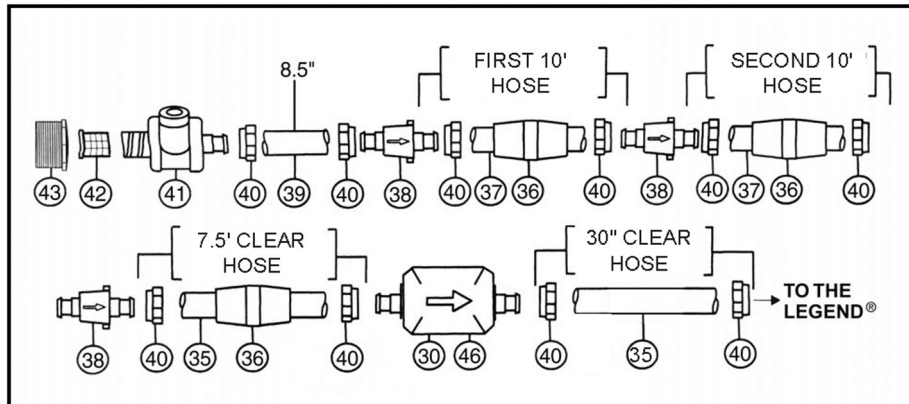

LEGEND®

LL505G AND LL505GG REPLACEMENT PARTS

LEGEND® (CONT'D)

LL505G AND LL505GG REPLACEMENT PARTS

Item	Part No.	Qty.	Description
LEGEND 4 WHEEL REPLACEMENT PARTS			
1	360003	1	Top Cover
2	LLU145N	1	Main Frame
3	360004	1	Bottom Cover
4	LLU6	1	Feed Mast w/O-Ring - White
5	EC86	1	Turbine Drive Shaft - Complete
6	EC83	2	Turbine Spacers
7	EC80	2	Turbine Bearings
8	EA40	1	Turbine Shaft Shield
9	EC110	1	Turbine Cover w/Elbows
10	EC120	2	Turbine/Venturi Hose 7-3/4 in. length
11	EB5L	1	Sweep Hose - Complete
12	EB10	9	Sweep Hose - Wear Ring
13	EB25	1	Sweep Hose - Jet w/Collar
14	370198	1	Sweep Hose - Adjustment Screw
15	EA20	1	Ballast Float
16	EH07		Sweep Hose - Hose Sleeve
17	EU15	1	Coarse Mesh Bag - Blue (Optional - not shown)
18	360002	1	Fine Mesh Bag - Mechanical Lock
19	EU9	1	Debris Valve
20	EU7	1	O-Ring for Feed Mast
21	E18	1	O-Ring for Thrust Jet
22	EC130	1	Thrust Jet
23	EC135	1	Thrust Jet - Plate
24	EC65	4	Axle - Large Wheels
25	EC70	4	Axle Plate
26	370258Z	8	Axle Screw w/Lock Washer
27	360006	4	Wheel w/Out Bearings
28	EC60	8	Wheel Bearings - Only
29	EC55	4	Wheel Screw Plastic
30	E10	1	Back-up Valve
31	360007	4	Wheel - Rubber Tire
32	EB15	5	Hose Clamp
33	EC40	7	Screw
34	360005	4	Hub Cap
35	LD50	1	Feed Hose - Soft - 10 ft.
36	ED10P	10	Float - Feed Hose
37	LD45	2	Feed Hose - White - 10 ft.
38	ED05	2	Swivel - Feed Hose
39	LLU1	1	Adapter Hose - White 8-1/2 in.
40	ED15	8	Mender Nut - Plastic - Feed Hose
41	EW22	1	Wall Fitting
41	E25	1	Pressure Relief Valve - White
42	E24	1	Screen - Wall Fitting
43	E23	1	Quick Disconnect Adapter
44	EC64	4	Wheel - Plastic Washer
46	EG15	1	Gears - for Back-Up Valve
47	EC131	1	Thrust Jet Repair Kit - Includes: EC130, EC135 and E18
48	EA30	5	Screw for EA40 and EC110
49	370017	1	Sweep Hose - Scrubber
50	EU147	2	Snap Fit Vac Tube Posts
51	EU79	1	Nut & Bolt - Feed Mast to Vac Tube

Item	Part No.	Qty.	Description
52	LLU8	2	Venturi Jets
53	EU80	4	Screw - Top and Bottom Cover
54	360008	1	Clip Hose - for 360002
ACCESSORIES			
	EH09C	1	Sweep Hose Weight (Optional)
	LL209	1	Legend Hose Kit
	370017		Sweep Hose Scrubber
	JVP8		Pressure Stick w/o Gauge
	15060-0000T		Pressure Gauge
	EU13		Step Deflector

Rainbow Pool Products

PO Box 2388, Mansfield Qld 4122

Telephone STD 61-7-3849 5385

Facsimile STD 61-7-3849 5384

Email: info@rainbowpoolproducts.com.au

Web: www.rainbowpoolproducts.com.au